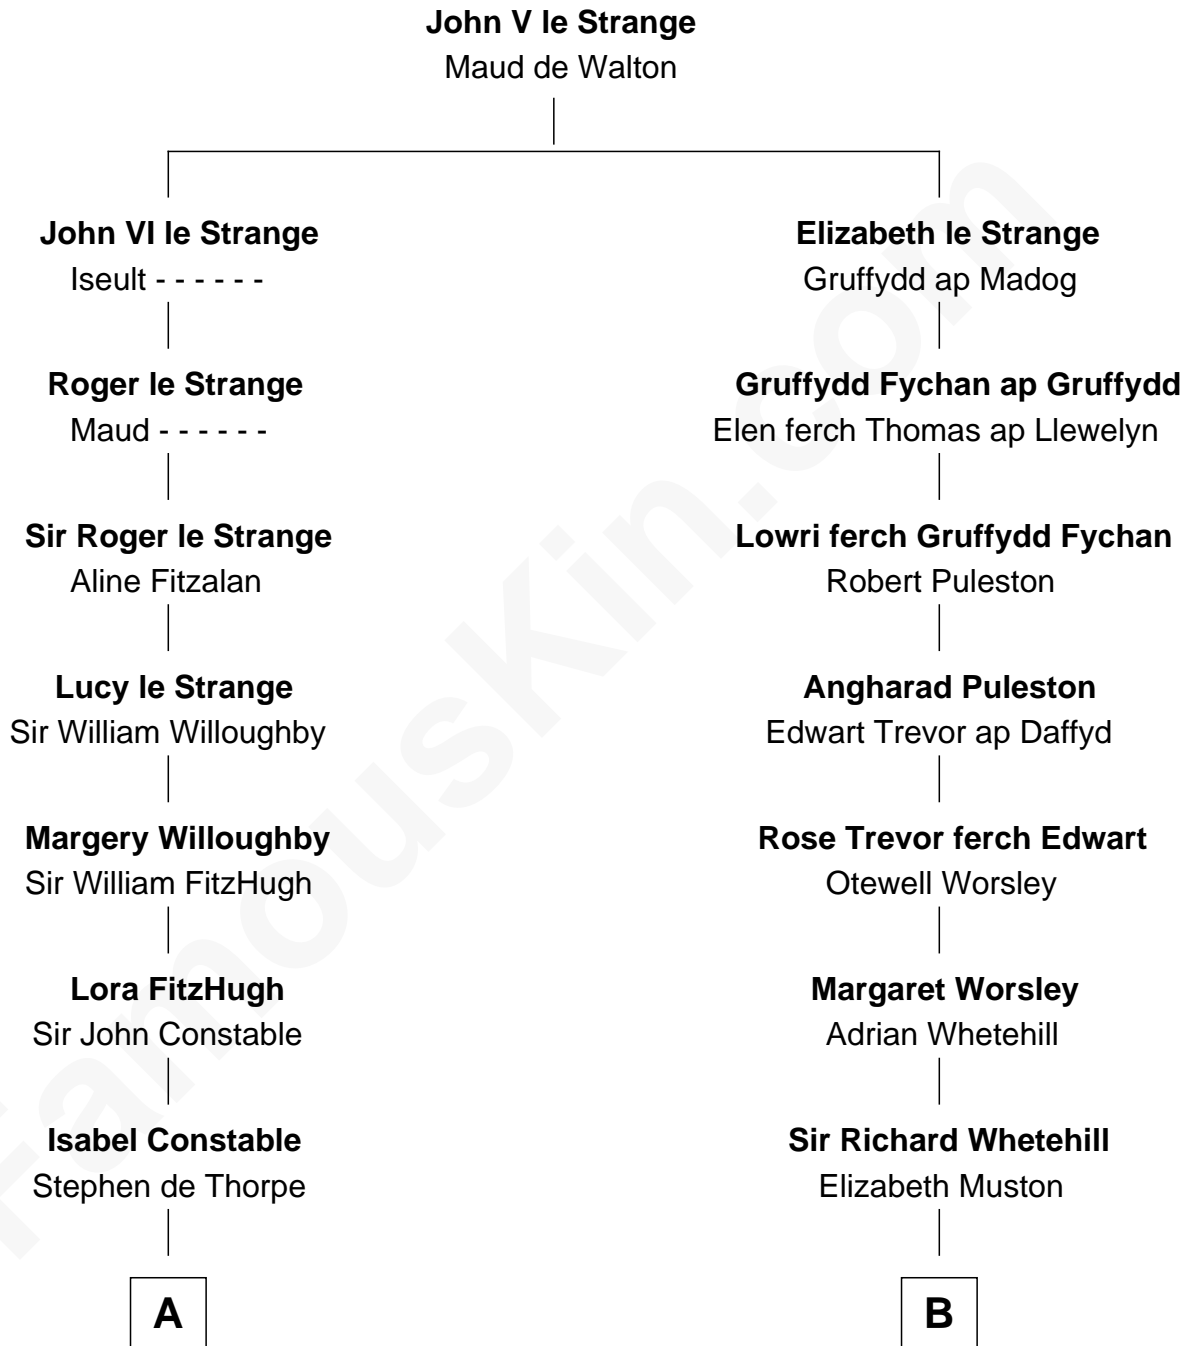

FamousKin.com

Relationship Chart of

Charles A. Pillsbury

Co-Founder of C.A. Pillsbury Co.

15th cousin 3 times removed of

Jane (Appleton) Pierce

First Lady of President Franklin Pierce

C