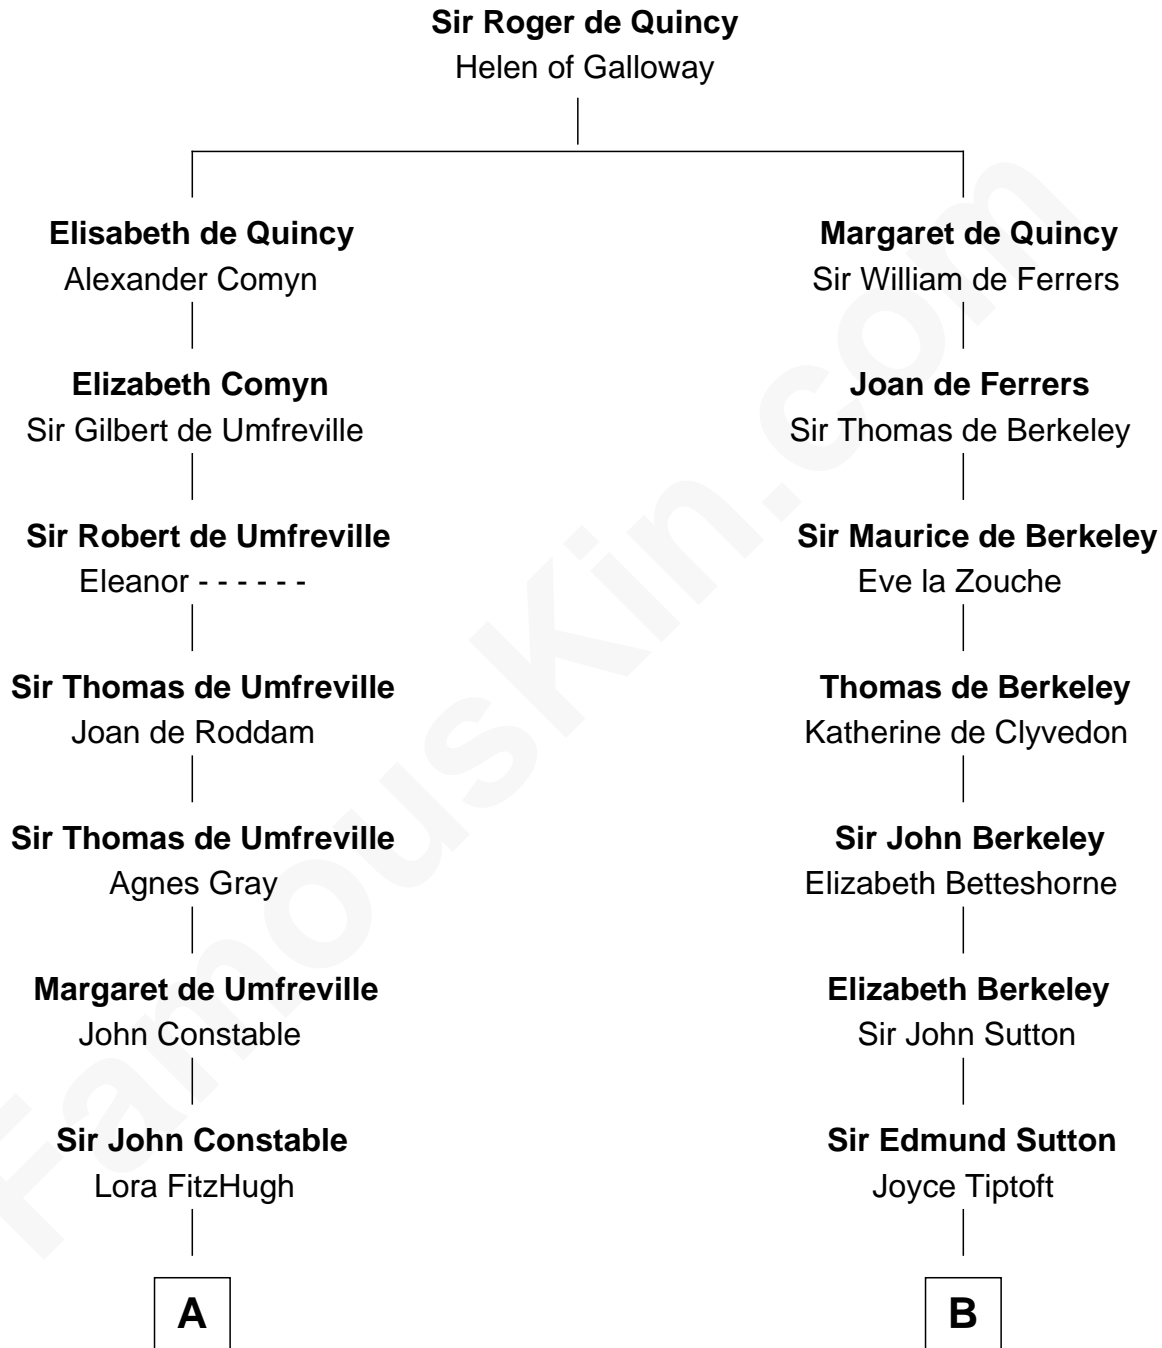

FamousKin.com

Relationship Chart of

Charles A. Pillsbury

Co-Founder of C.A. Pillsbury Co.

17th cousin 2 times removed of

Jane (Appleton) Pierce

First Lady of President Franklin Pierce

C