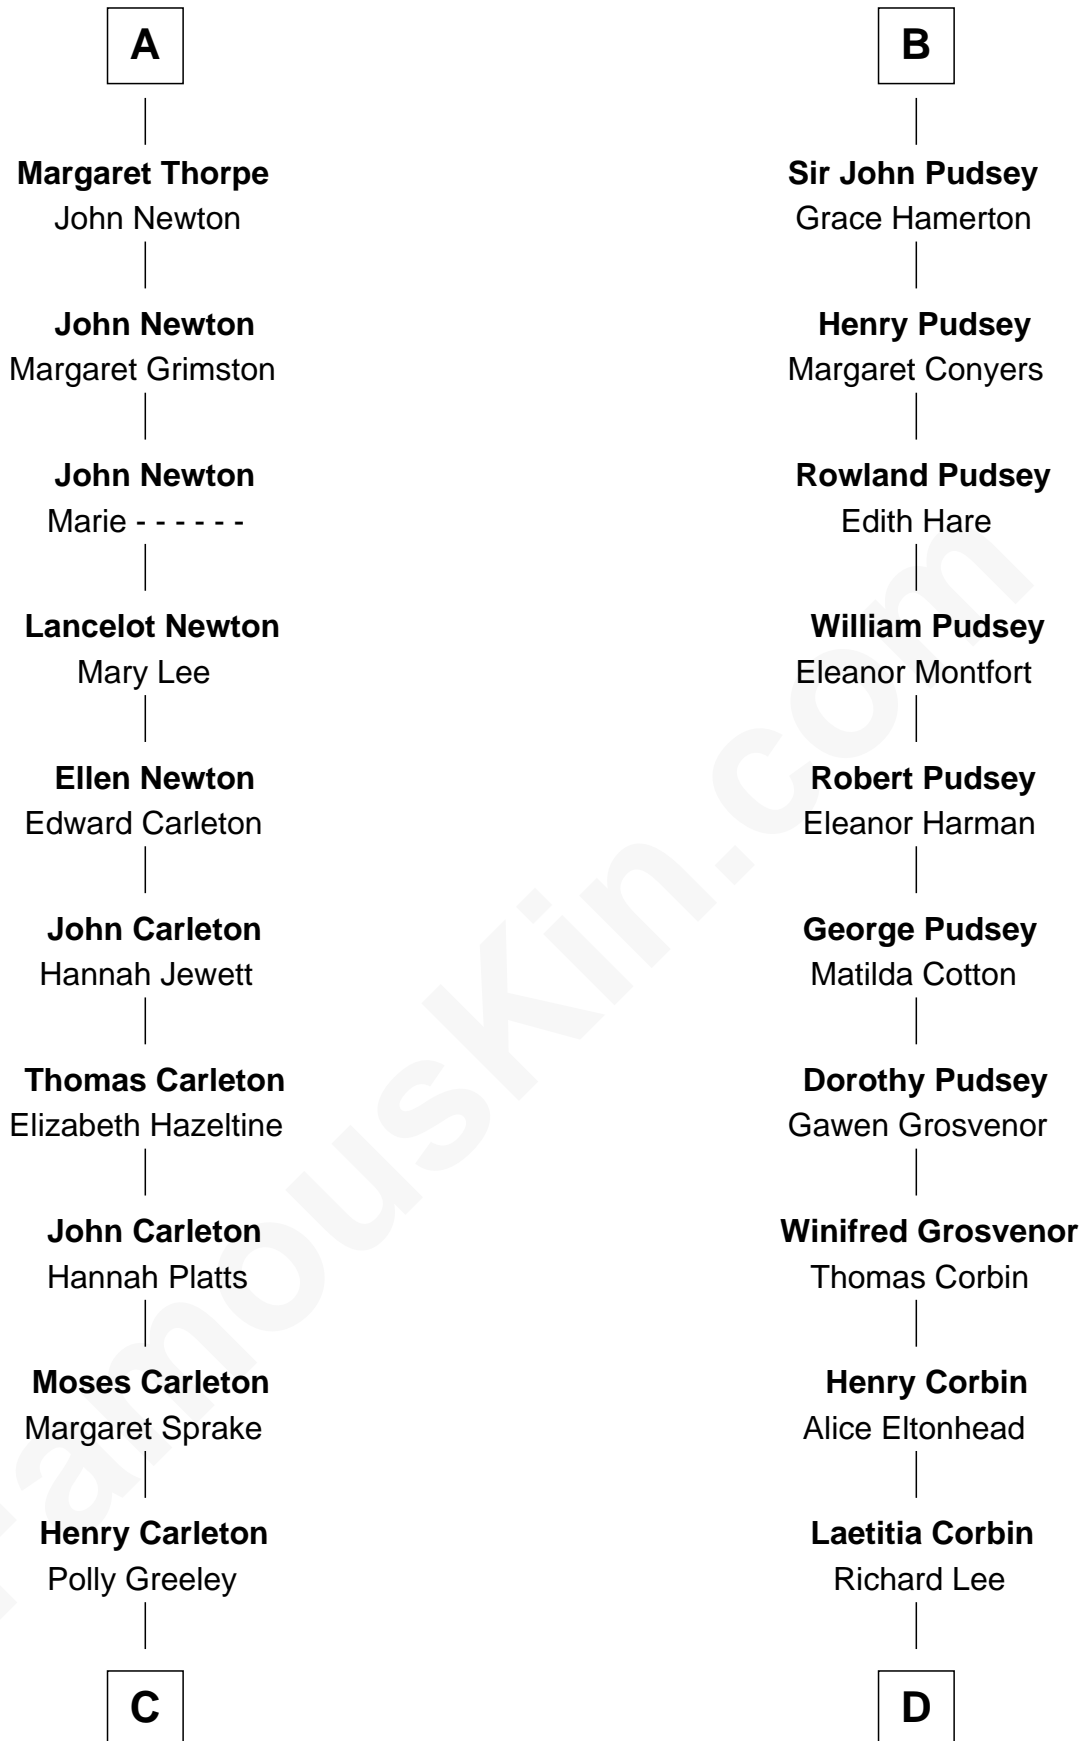

FamousKin.com Relationship Chart of

Charles A. Pillsbury

Co-Founder of C.A. Pillsbury Co.

18th cousin 3 times removed of

Fitzhugh Lee

40th Governor of Virginia

Maud of Angus

C

Margaret Sprague Carleton

George Alfred Pillsbury

Charles A. Pillsbury

Co-Founder of C.A. Pillsbury Co.

D

Henry Lee

Mary Bland

Col. Henry Lee