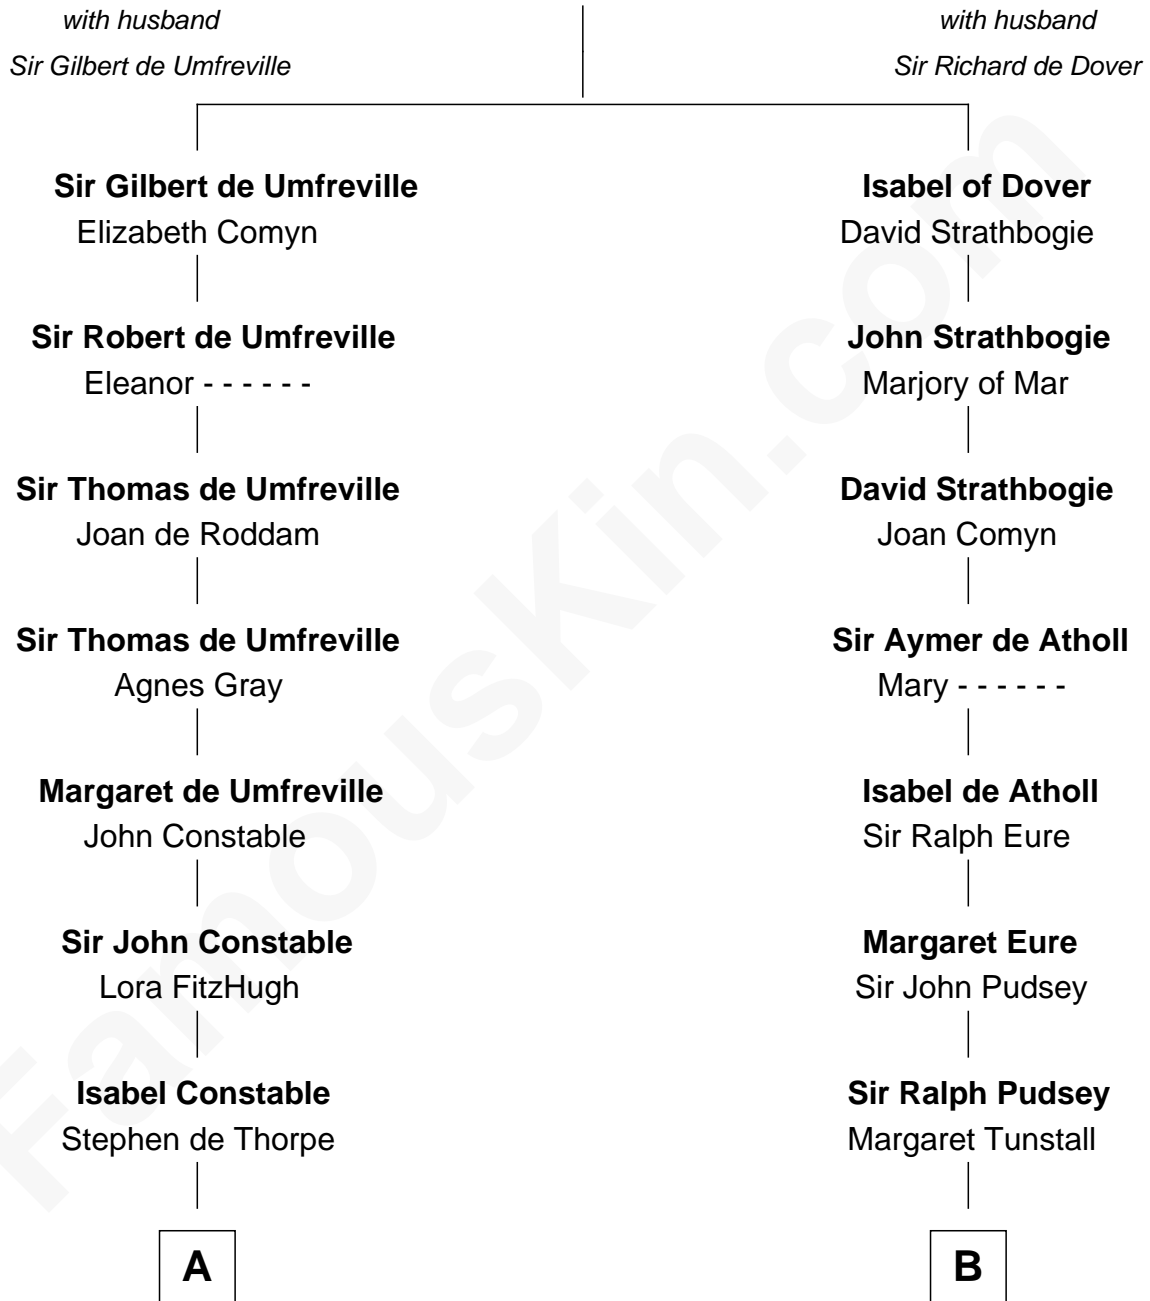

FamousKin.com Relationship Chart of

Charles A. Pillsbury

Co-Founder of C.A. Pillsbury Co.

18th cousin 3 times removed of

Fitzhugh Lee

40th Governor of Virginia

Maud of Angus

C