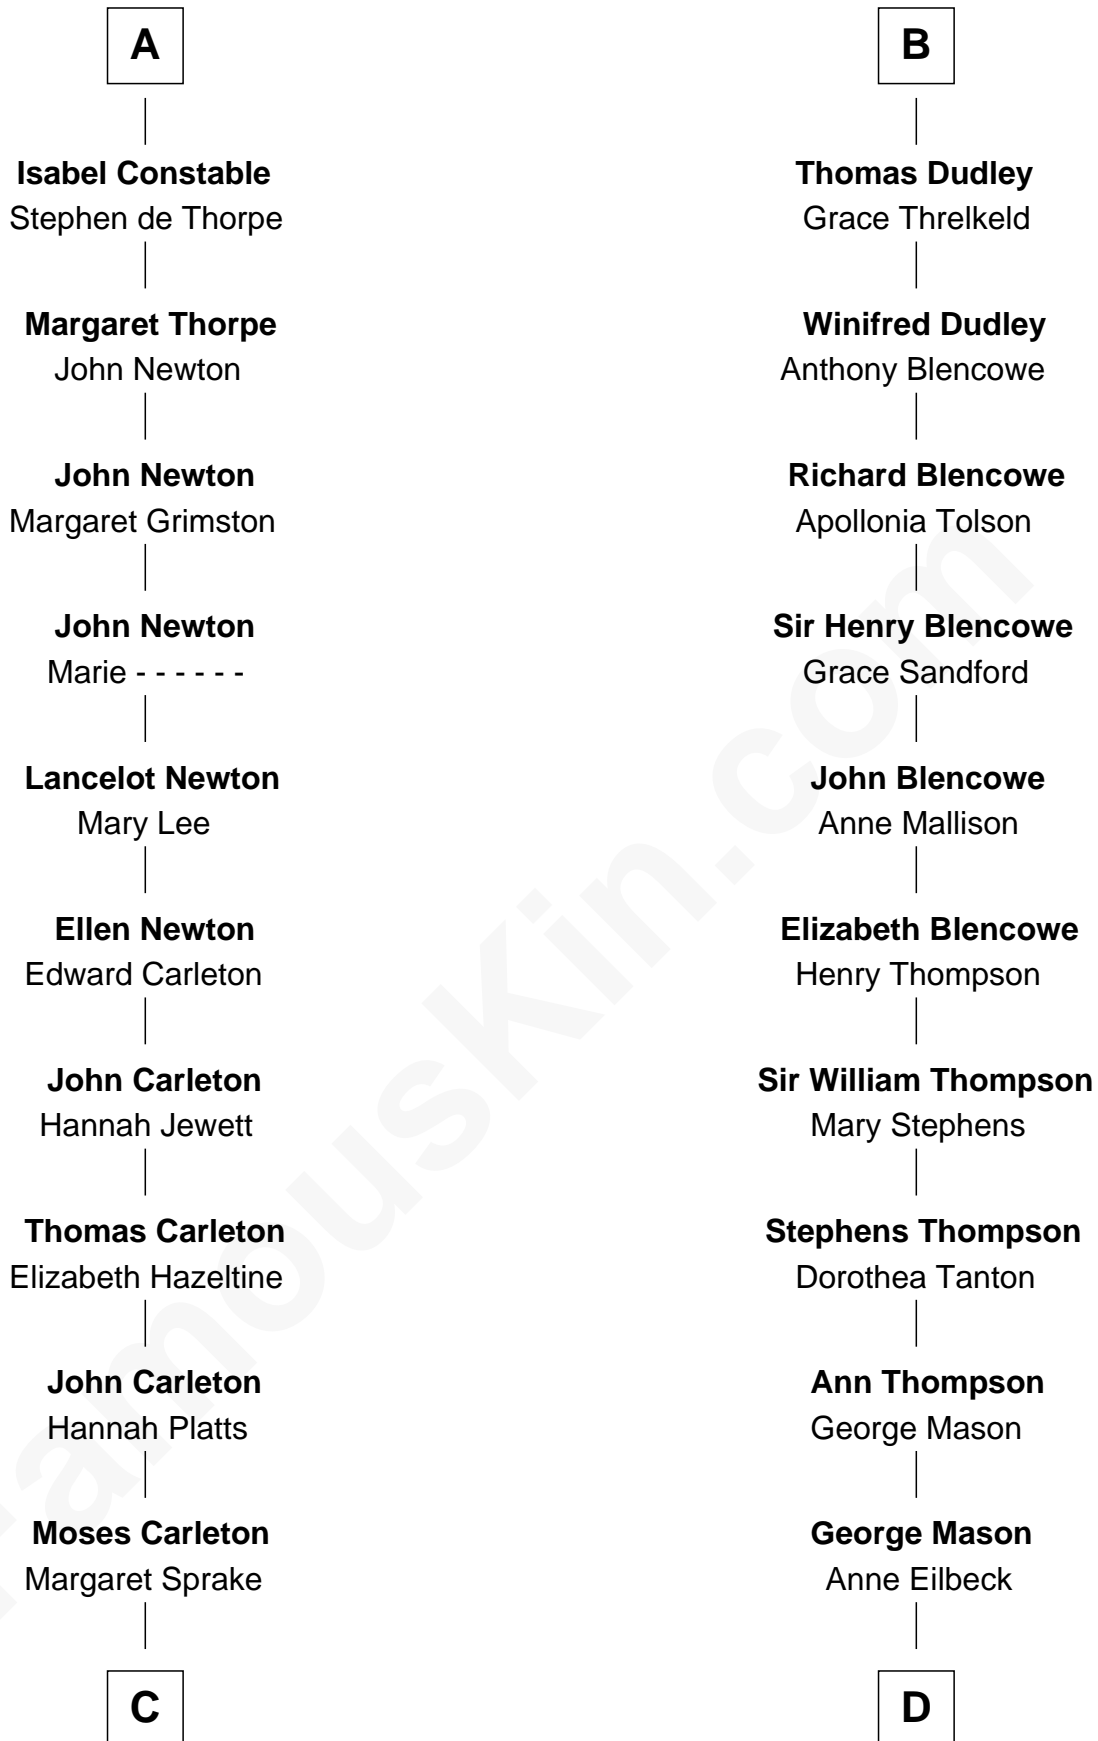

FamousKin.com Relationship Chart of

Charles A. Pillsbury

Co-Founder of C.A. Pillsbury Co.

19th cousin of

Fitzhugh Lee

40th Governor of Virginia

Sir Roger de Quincy

Helen of Galloway

Elizabeth Betteshorne

Elizabeth Berkeley

Sir John Sutton

Sir Edmund Sutton

Matilda Clifford

B

C

Henry Carleton