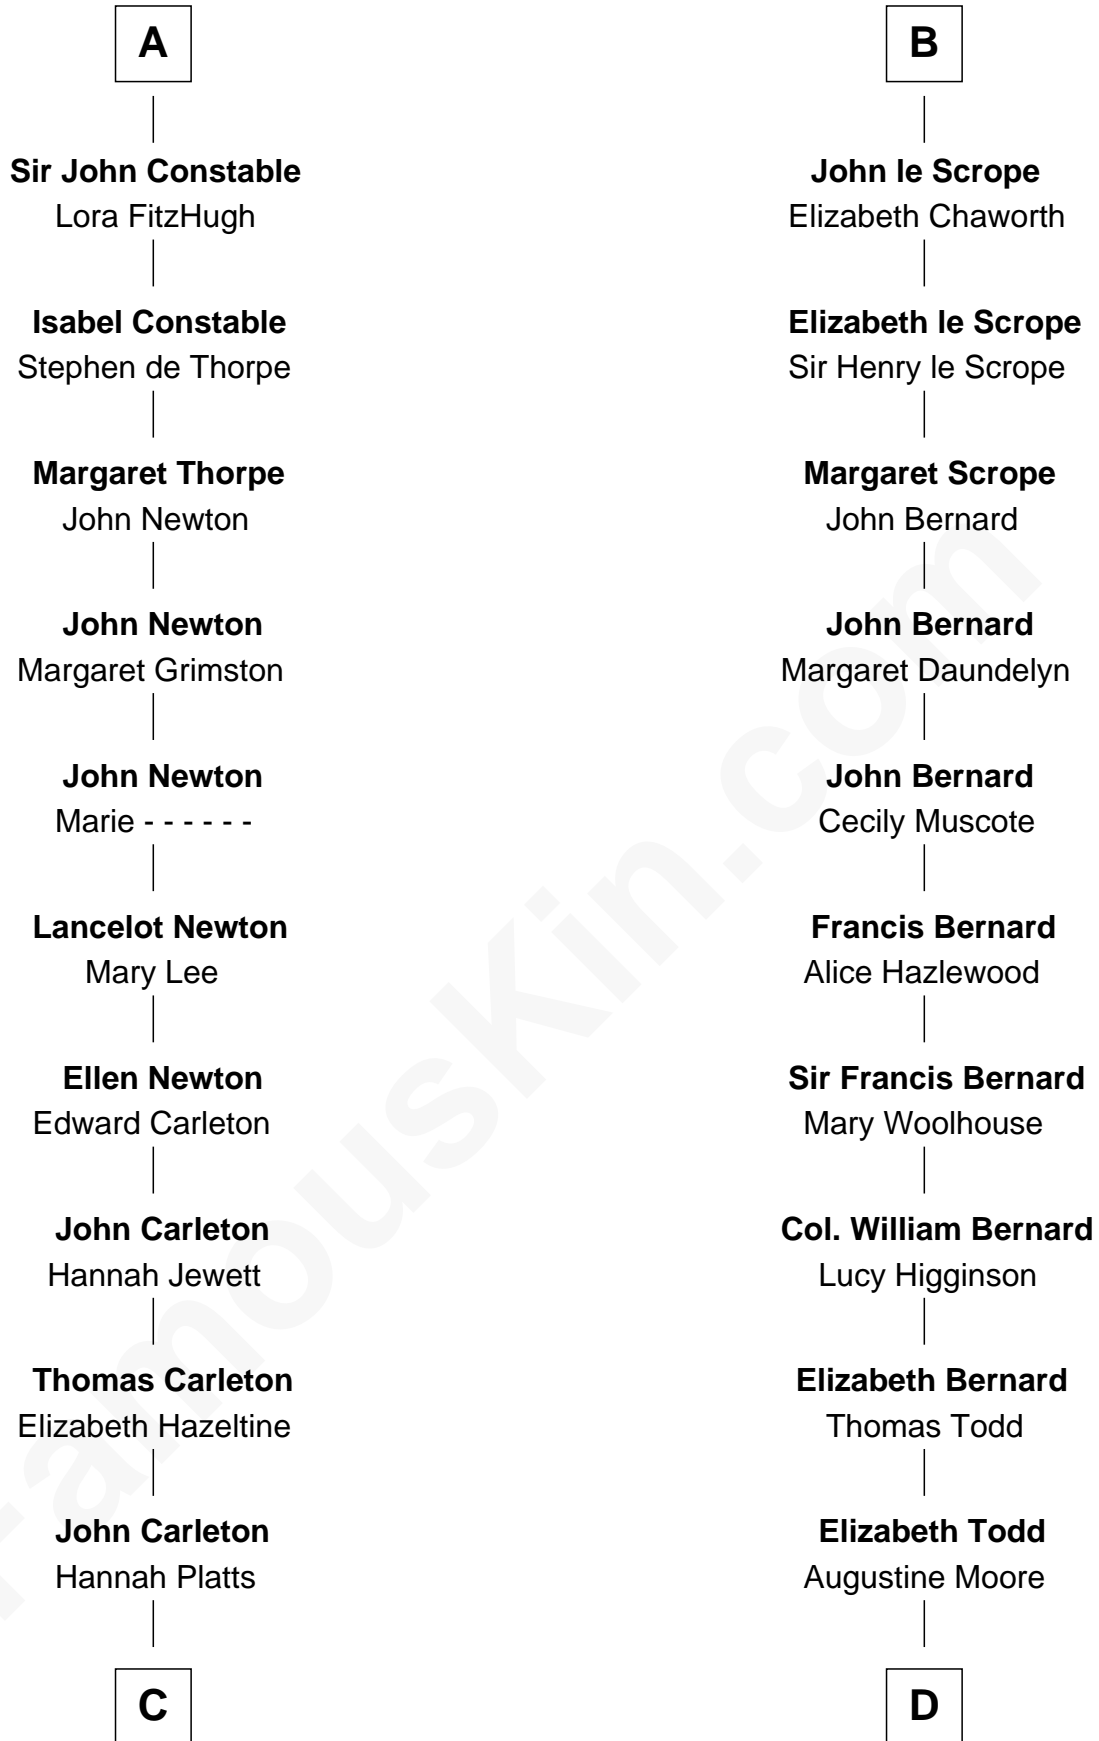

FamousKin.com Relationship Chart of

Charles A. Pillsbury

Co-Founder of C.A. Pillsbury Co.

20th cousin 1 time removed of

Fitzhugh Lee

40th Governor of Virginia

Sir Odinel de Umfreville

Alice de Lucy

C

Moses Carleton
Margaret Sprake

Henry Carleton
Polly Greeley

Margaret Sprague Carleton
George Alfred Pillsbury

Charles A. Pillsbury
Co-Founder of C.A. Pillsbury Co.

D

Col. Bernard Moore
Anne Catherine Spotswood

Anne Butler Moore
Charles Carter

Anne Hill Carter
Maj. Gen. Henry Lee

Sydney Smith Lee
Anna Maria Mason

Fitzhugh Lee
40th Governor of Virginia