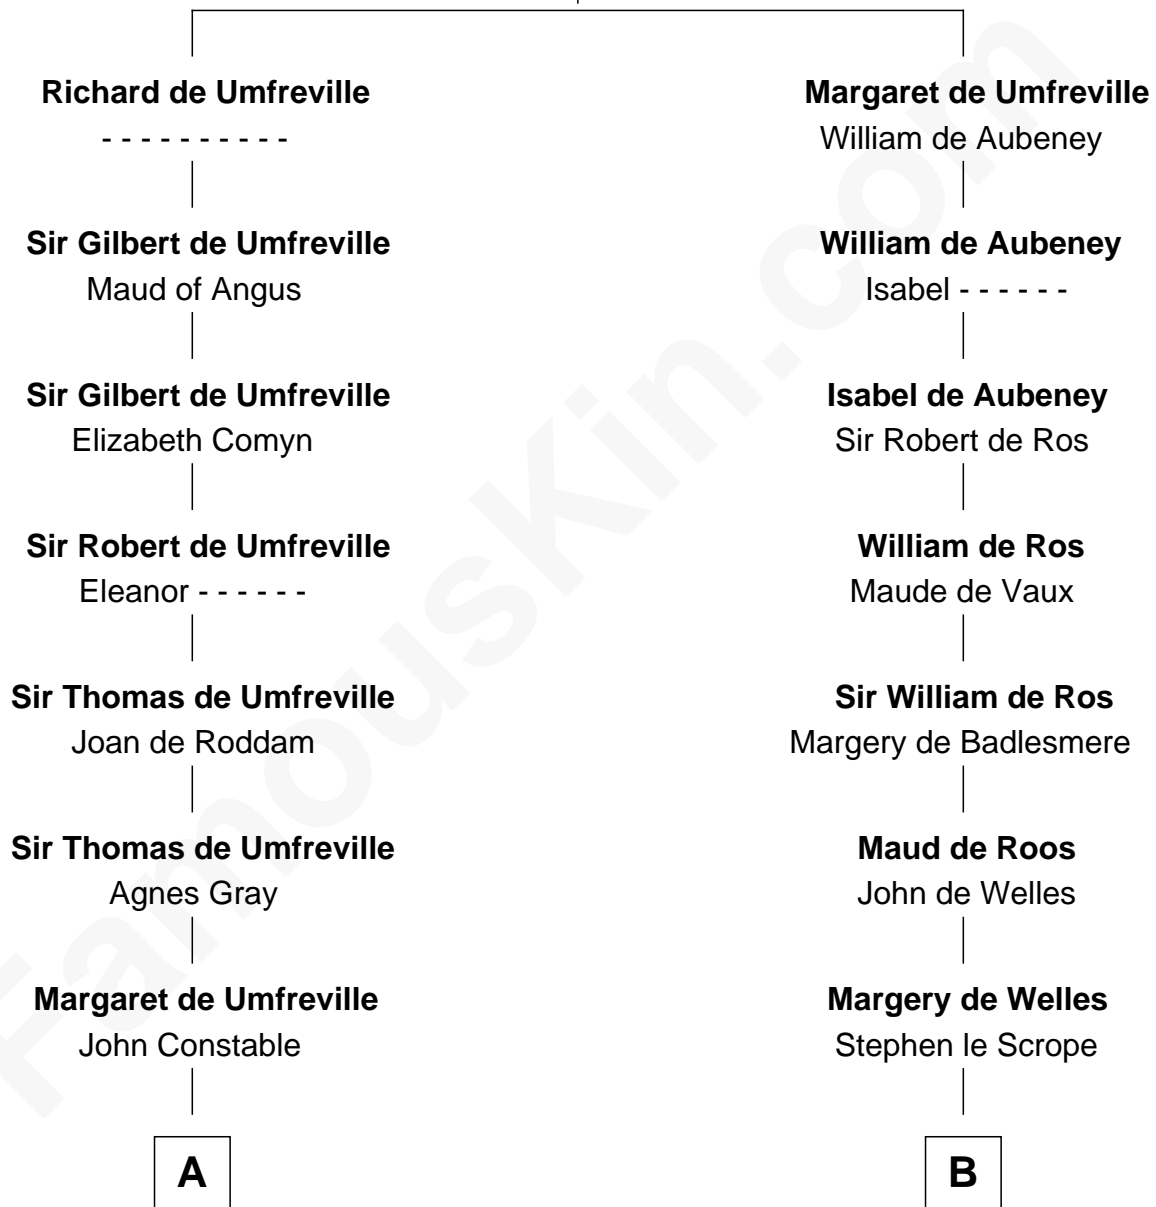

FamousKin.com Relationship Chart of

Charles A. Pillsbury

Co-Founder of C.A. Pillsbury Co.

20th cousin 1 time removed of

Fitzhugh Lee

40th Governor of Virginia

Sir Odinel de Umfreville

Alice de Lucy

C

Moses Carleton
Margaret Sprake

Henry Carleton
Polly Greeley

Margaret Sprague Carleton
George Alfred Pillsbury

Charles A. Pillsbury
Co-Founder of C.A. Pillsbury Co.

D

Col. Bernard Moore
Anne Catherine Spotswood

Anne Butler Moore
Charles Carter

Anne Hill Carter
Maj. Gen. Henry Lee

Sydney Smith Lee
Anna Maria Mason

Fitzhugh Lee
40th Governor of Virginia