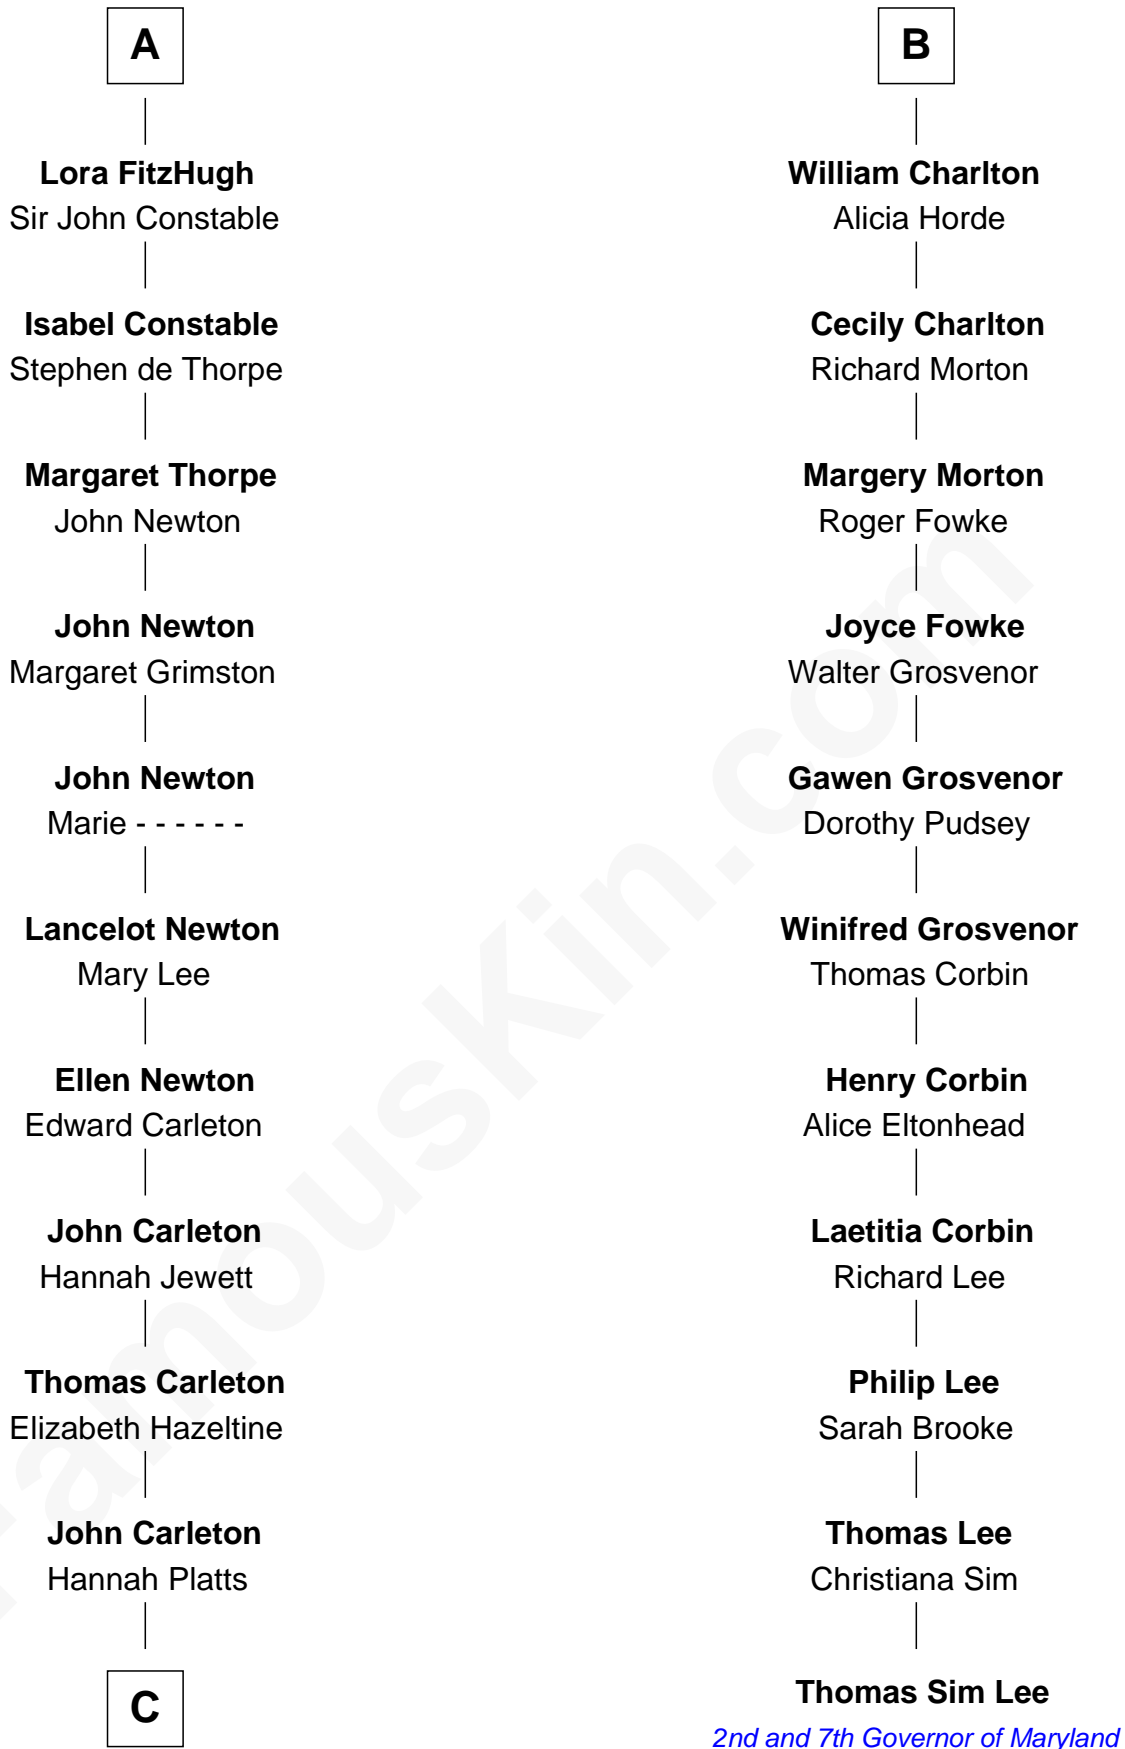

FamousKin.com

Relationship Chart of

Charles A. Pillsbury

Co-Founder of C.A. Pillsbury Co.

17th cousin 3 times removed of

Thomas Sim Lee

2nd and 7th Governor of Maryland

Sir Roger de Somery

Nichole d'Aubenev

C

—
Moses Carleton
Margaret Sprake

—
Henry Carleton
Polly Greeley

—
Margaret Sprague Carleton
George Alfred Pillsbury

—
Charles A. Pillsbury
Co-Founder of C.A. Pillsbury Co.

FamousKin.com