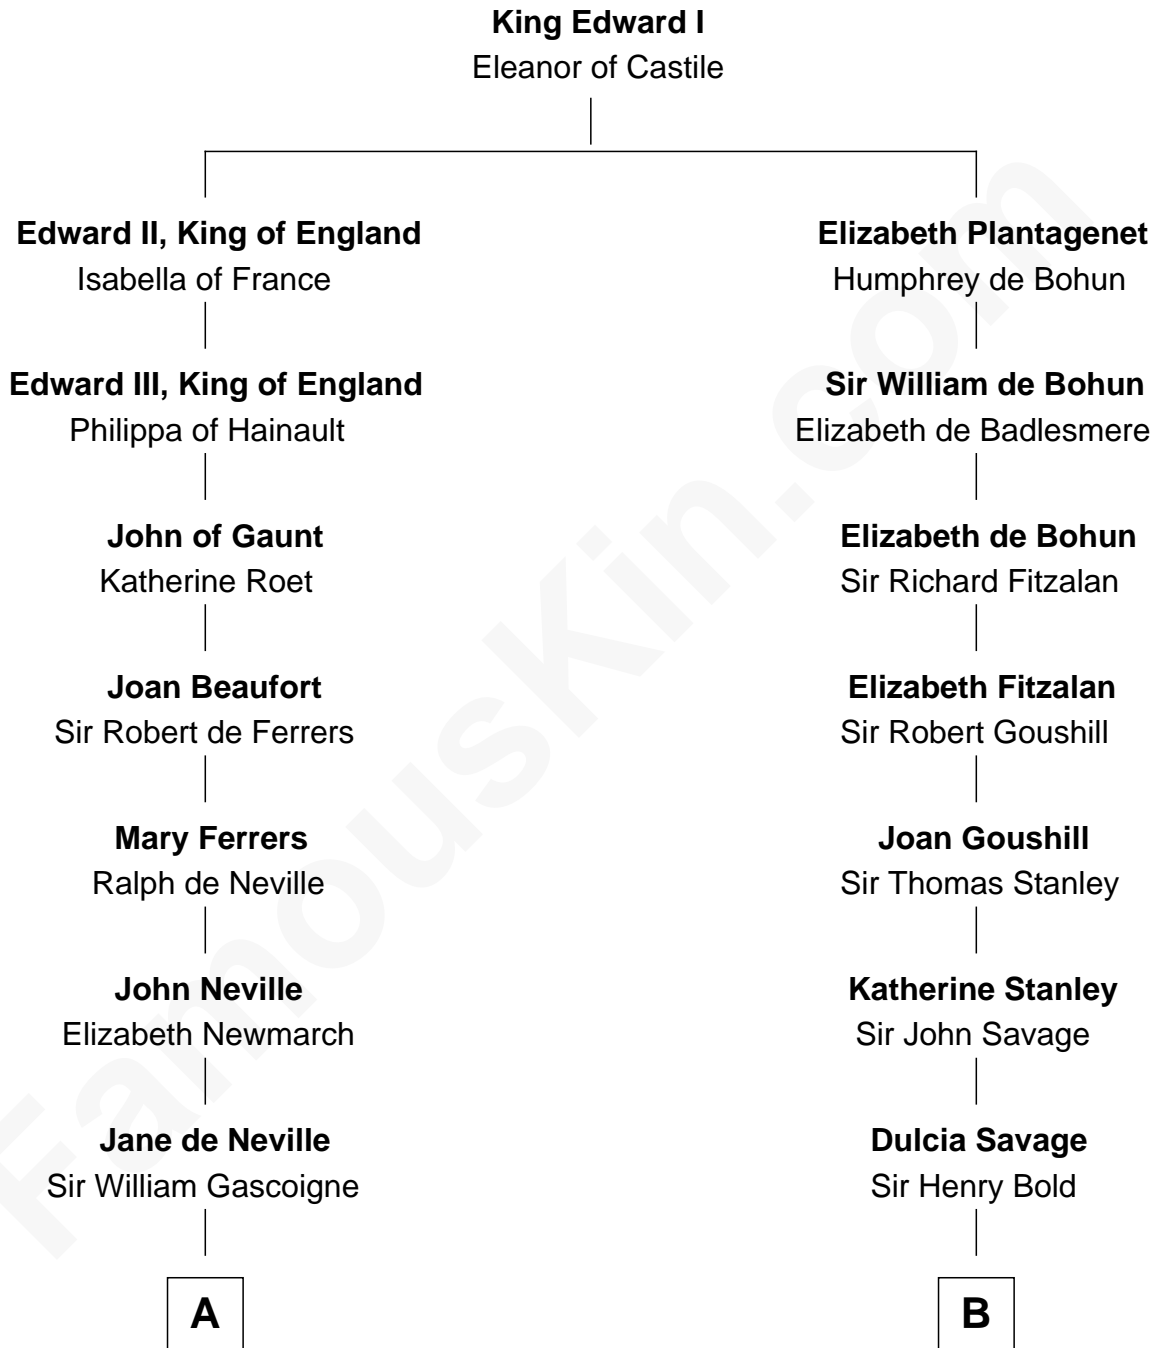

FamousKin.com Relationship Chart of

Charles A. Pillsbury

Co-Founder of C.A. Pillsbury Co.

15th cousin 5 times removed of

Thomas Sim Lee

2nd and 7th Governor of Maryland

C

—
Moses Carleton
Margaret Sprake