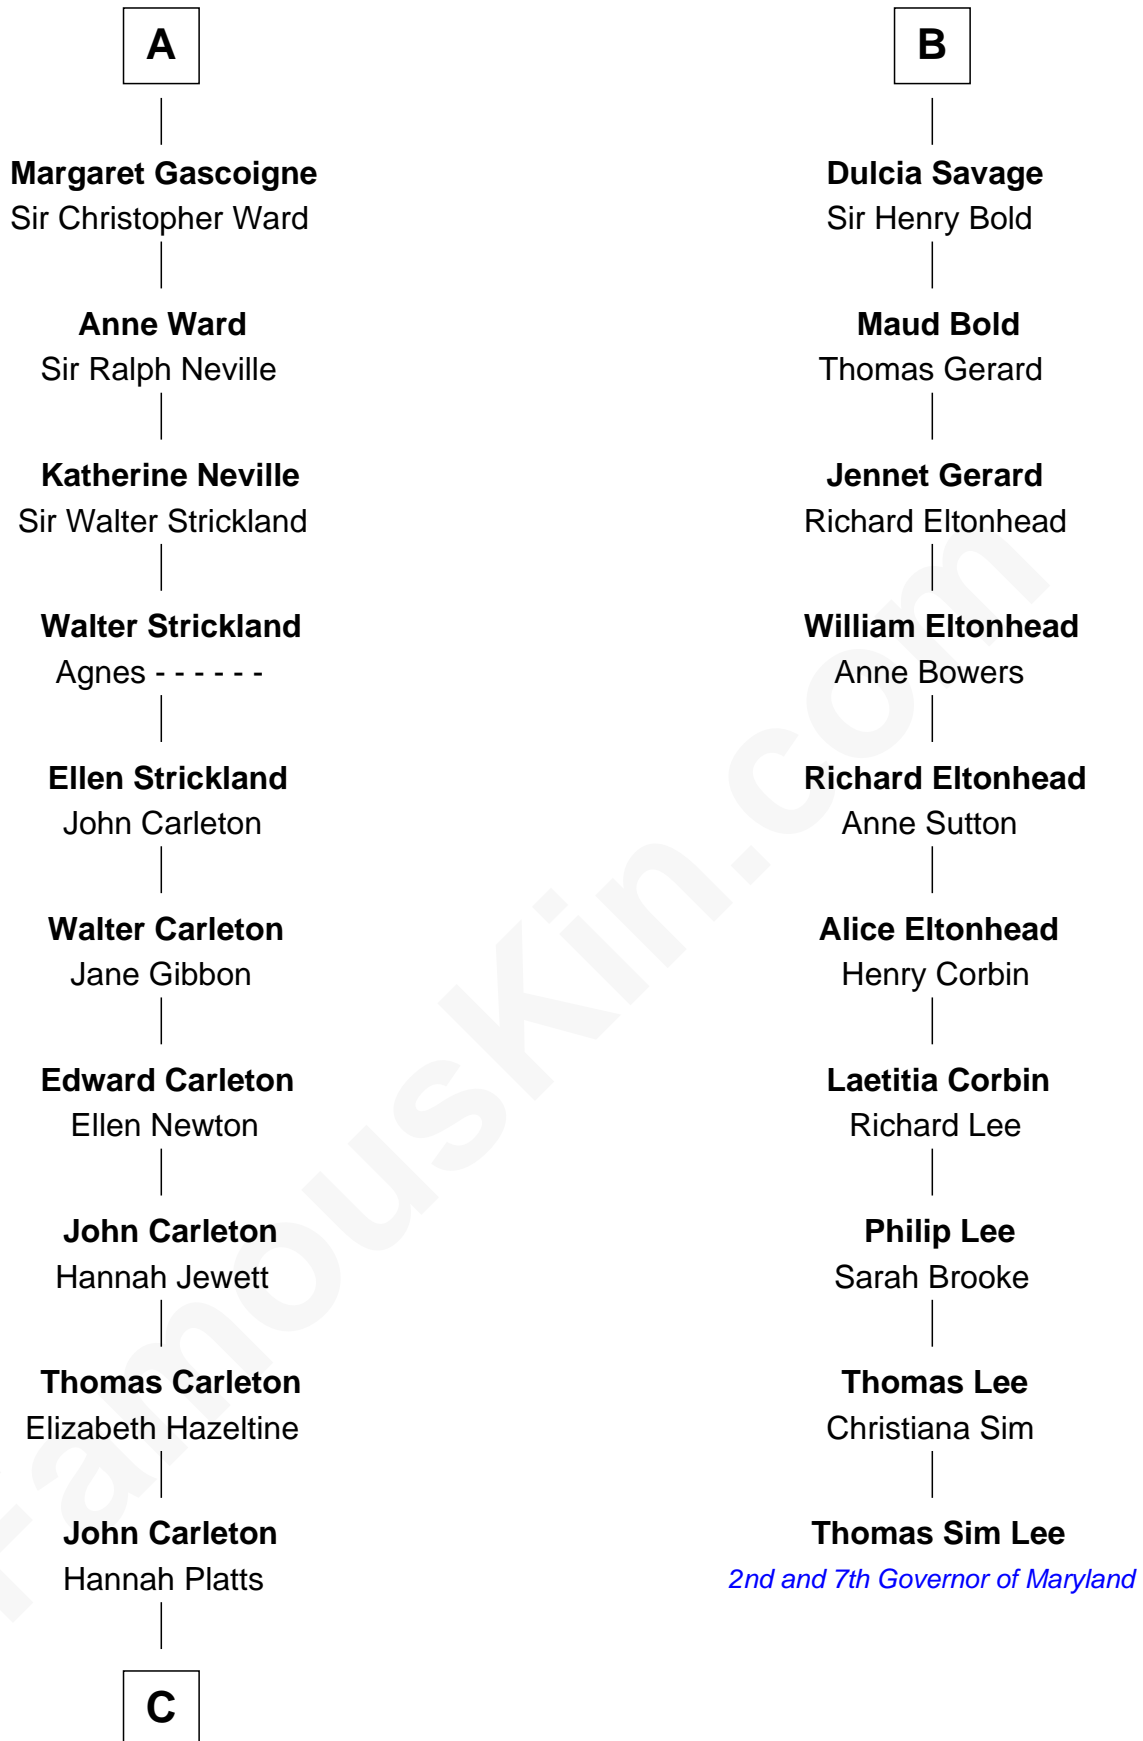

FamousKin.com

Relationship Chart of

Charles A. Pillsbury

Co-Founder of C.A. Pillsbury Co.

16th cousin 4 times removed of

Thomas Sim Lee

2nd and 7th Governor of Maryland

William de Beauchamp

Maud FitzJohn

C

—
Moses Carleton
Margaret Sprake

—
Henry Carleton
Polly Greeley

—
Margaret Sprague Carleton
George Alfred Pillsbury

—
Charles A. Pillsbury
Co-Founder of C.A. Pillsbury Co.

FamousKin.com