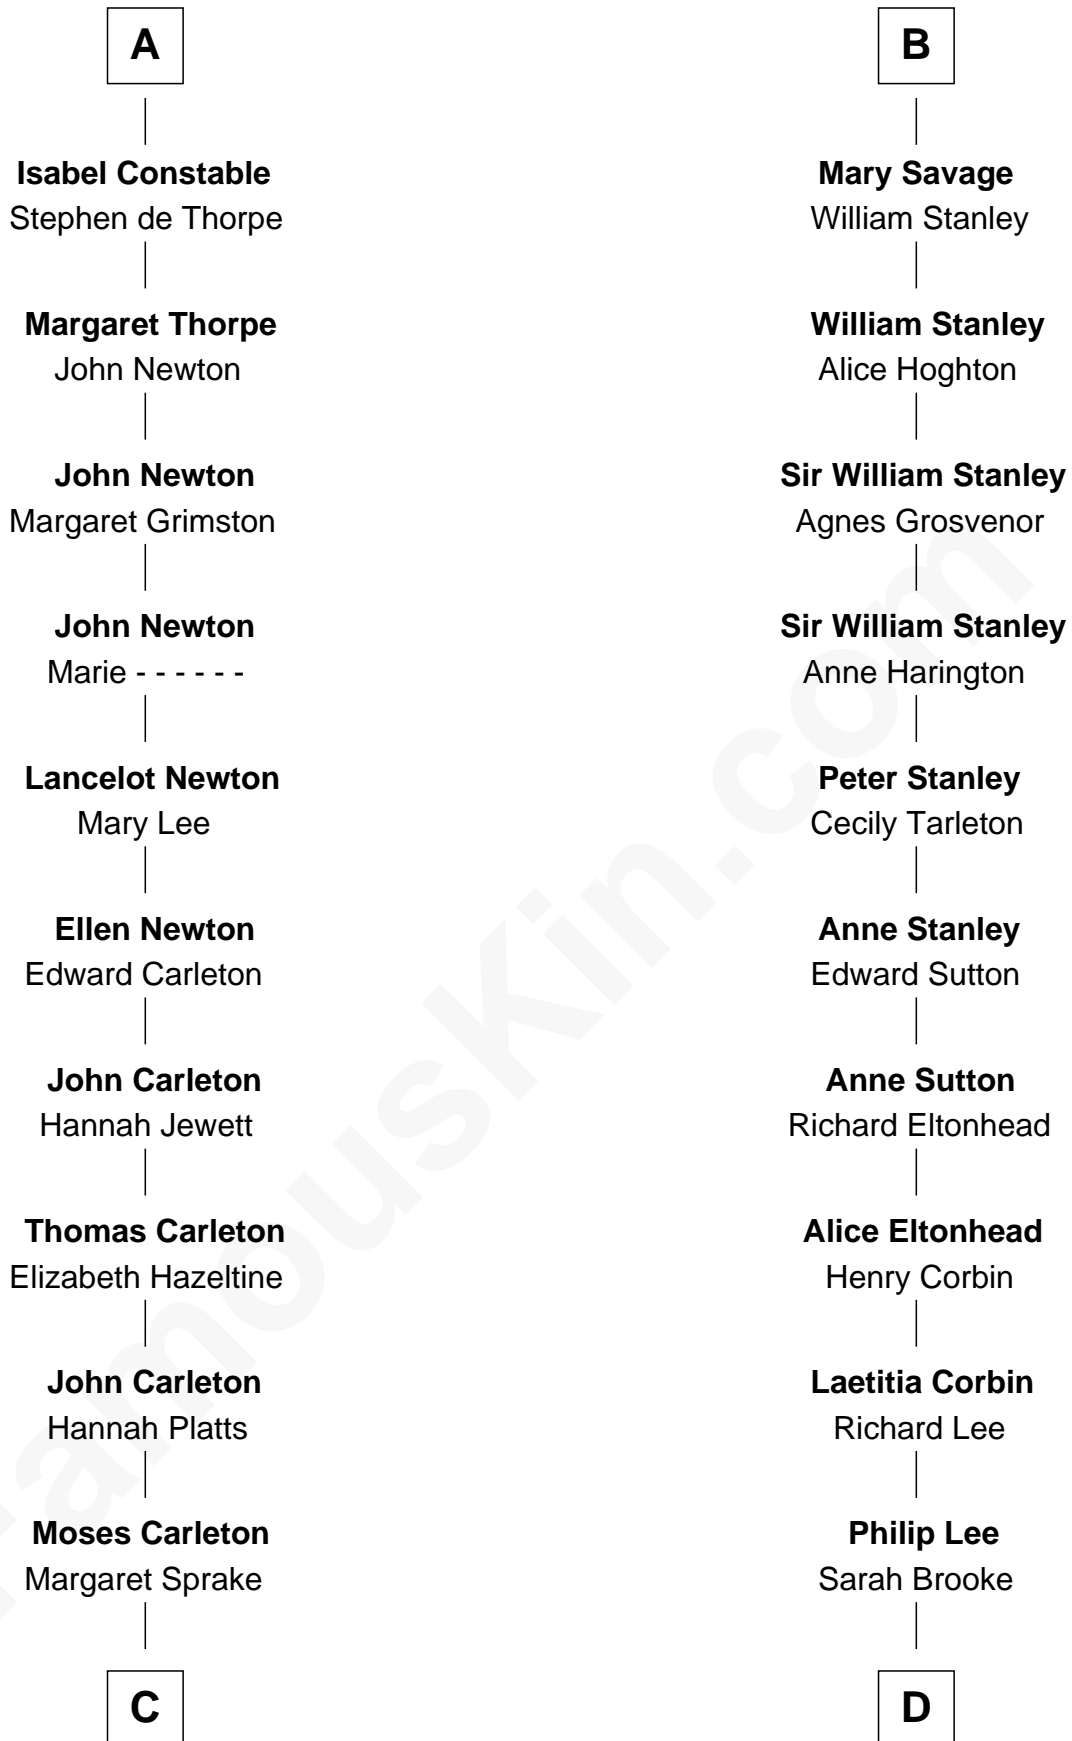

FamousKin.com Relationship Chart of

Charles A. Pillsbury

Co-Founder of C.A. Pillsbury Co.

18th cousin 1 time removed of

Thomas Sim Lee

2nd and 7th Governor of Maryland

Sir Roger de Quincy

Helen of Galloway

Alan la Zouche

Sir Roger la Zouche

Ela Longespee

Sir Alan la Zouche

Eleanor de Segrave

Maude la Zouche

Sir Robert de Holland

Maude de Holland

Sir Thomas de Swinnerton

Sir Robert de Swinnerton

Elizabeth de Beke

Maud de Swinnerton

Sir John Savage

B

FamousKin.com