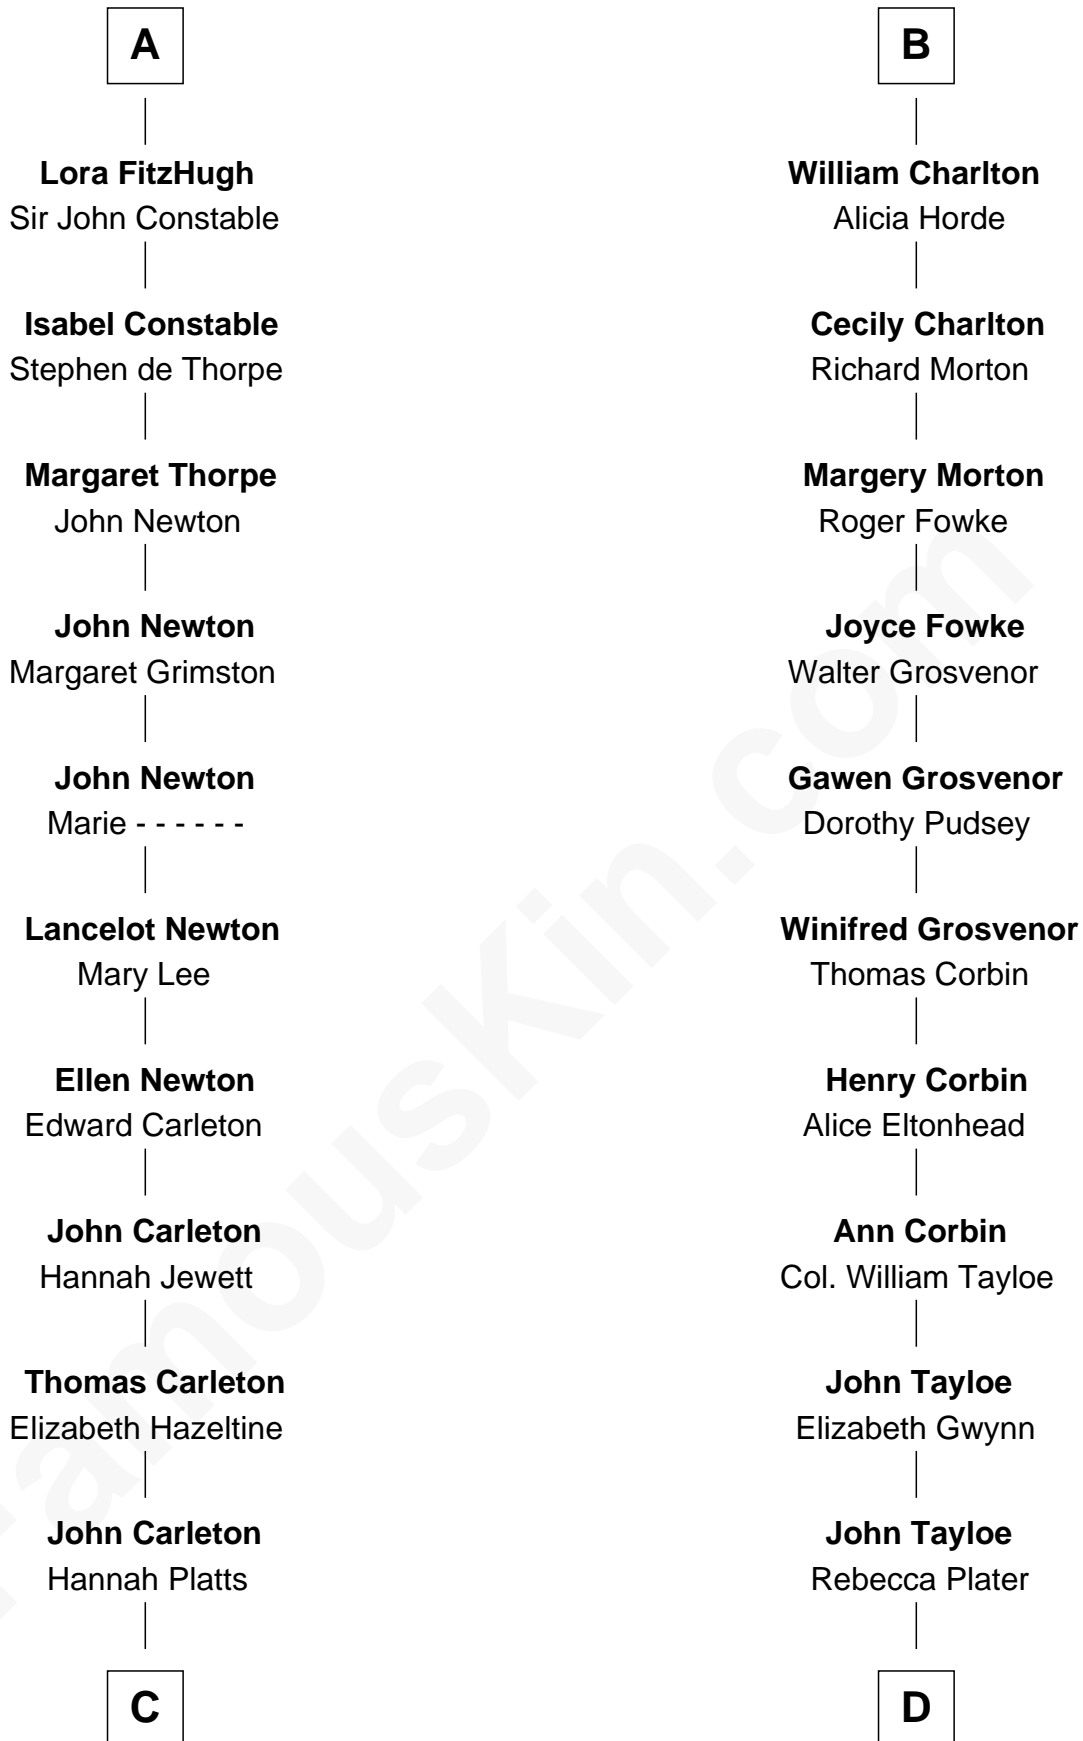

## Relationship Chart of

### Charles A. Pillsbury

Co-Founder of C.A. Pillsbury Co.

18th cousin 2 times removed of

**Edward Lloyd V**

13th Governor of Maryland

**Sir Roger de Somery**

Nichole d'Aubenev

**C**

**Moses Carleton**  
Margaret Sprake

**Henry Carleton**  
Polly Greeley

**Margaret Sprague Carleton**  
George Alfred Pillsbury

**Charles A. Pillsbury**  
*Co-Founder of C.A. Pillsbury Co.*

**D**

**Elizabeth Tayloe**  
Col. Edward Lloyd