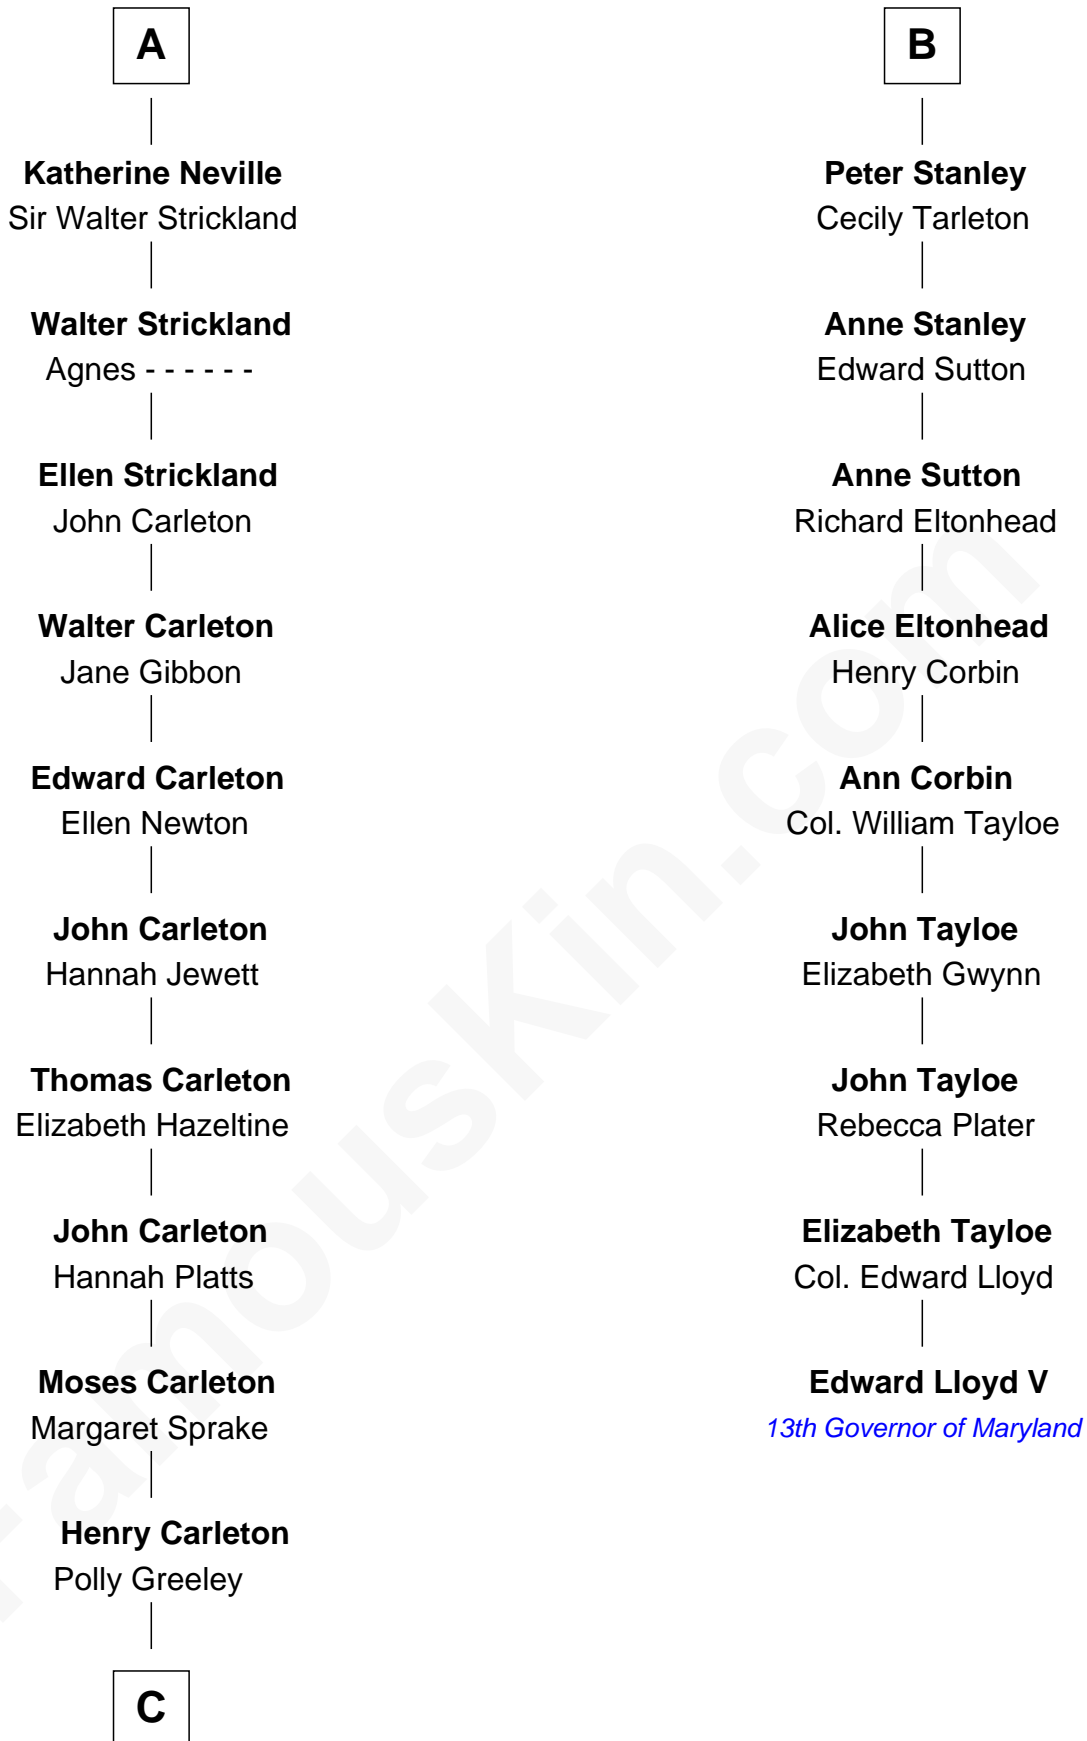

FamousKin.com Relationship Chart of

Charles A. Pillsbury

Co-Founder of C.A. Pillsbury Co.

15th cousin 3 times removed of

Edward Lloyd V

13th Governor of Maryland

Ralph de Stafford

with wife
Margaret de Audley

Maud de Swinnerton
Sir John Savage

John Neville
Elizabeth Newmarch

Mary Savage
William Stanley

Jane de Neville
Sir William Gascoigne

William Stanley
Alice Hoghton

Margaret Gascoigne
Sir Christopher Ward

Sir William Stanley
Agnes Grosvenor

Anne Ward
Sir Ralph Neville

Sir William Stanley
Anne Harington

A

B

C

—
Margaret Sprague Carleton

George Alfred Pillsbury

—
Charles A. Pillsbury