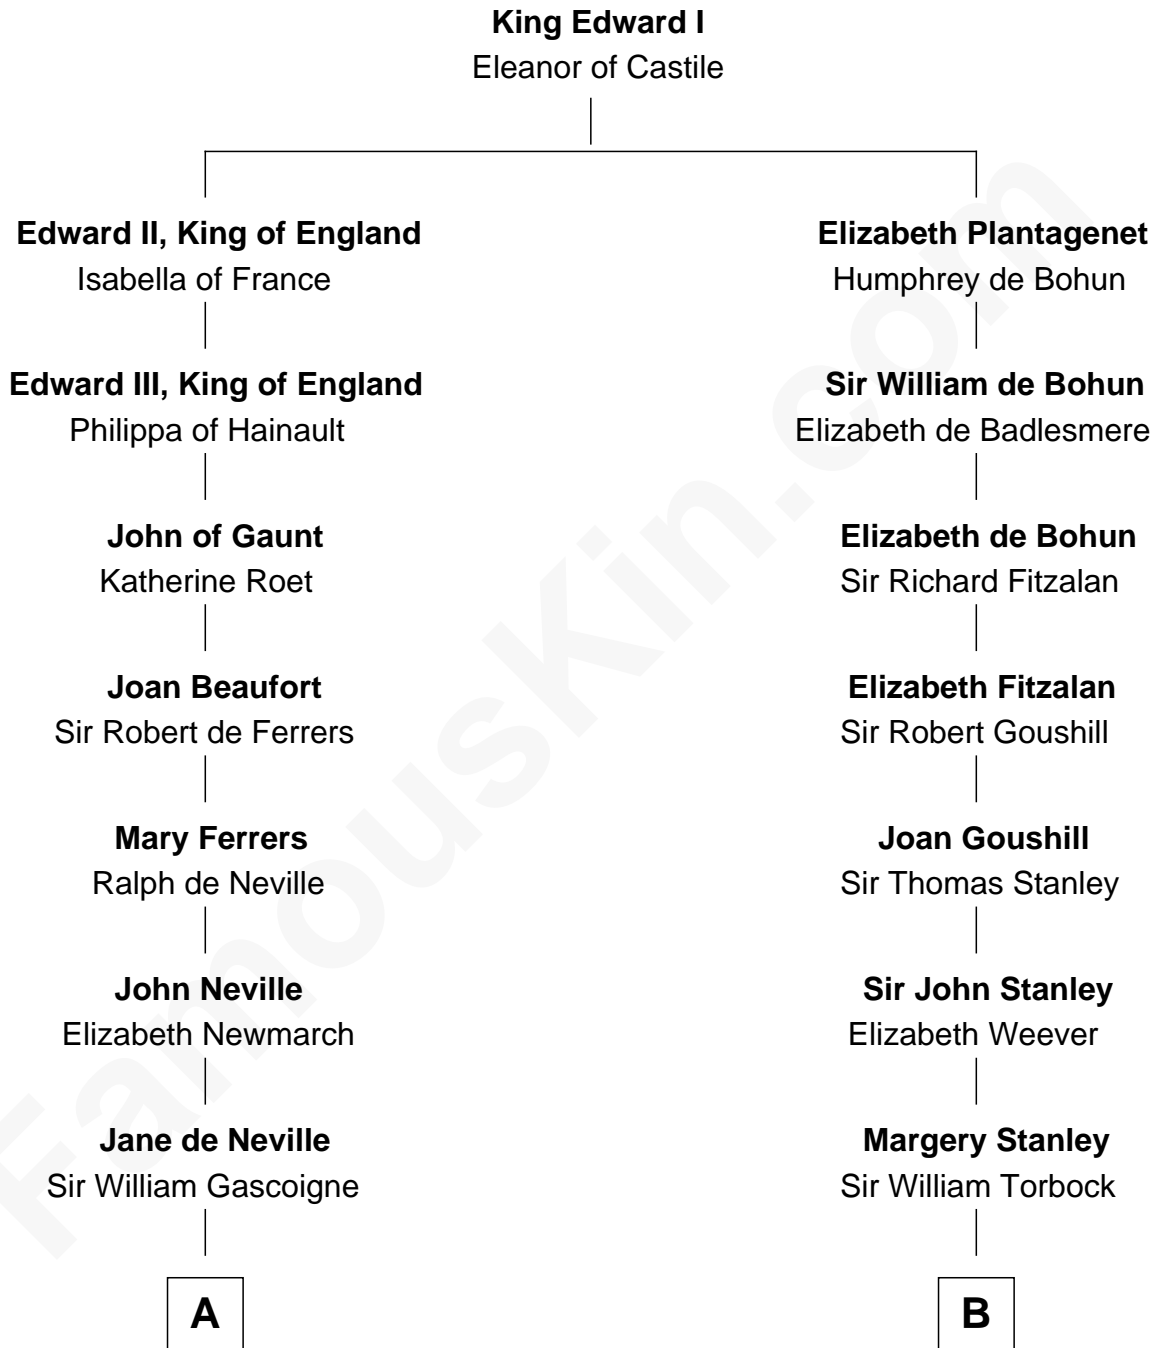

## Relationship Chart of

**Charles A. Pillsbury**

*Co-Founder of C.A. Pillsbury Co.*

18th cousin 2 times removed of

**Henry Lloyd**

*40th Governor of Maryland*

**C**

**Moses Carleton**  
Margaret Sprake

**Henry Carleton**  
Polly Greeley

**Margaret Sprague Carleton**  
George Alfred Pillsbury

**Charles A. Pillsbury**  
*Co-Founder of C.A. Pillsbury Co.*

**D**

**Daniel Lloyd**  
Catherine Henry

**Henry Lloyd**  
*40th Governor of Maryland*