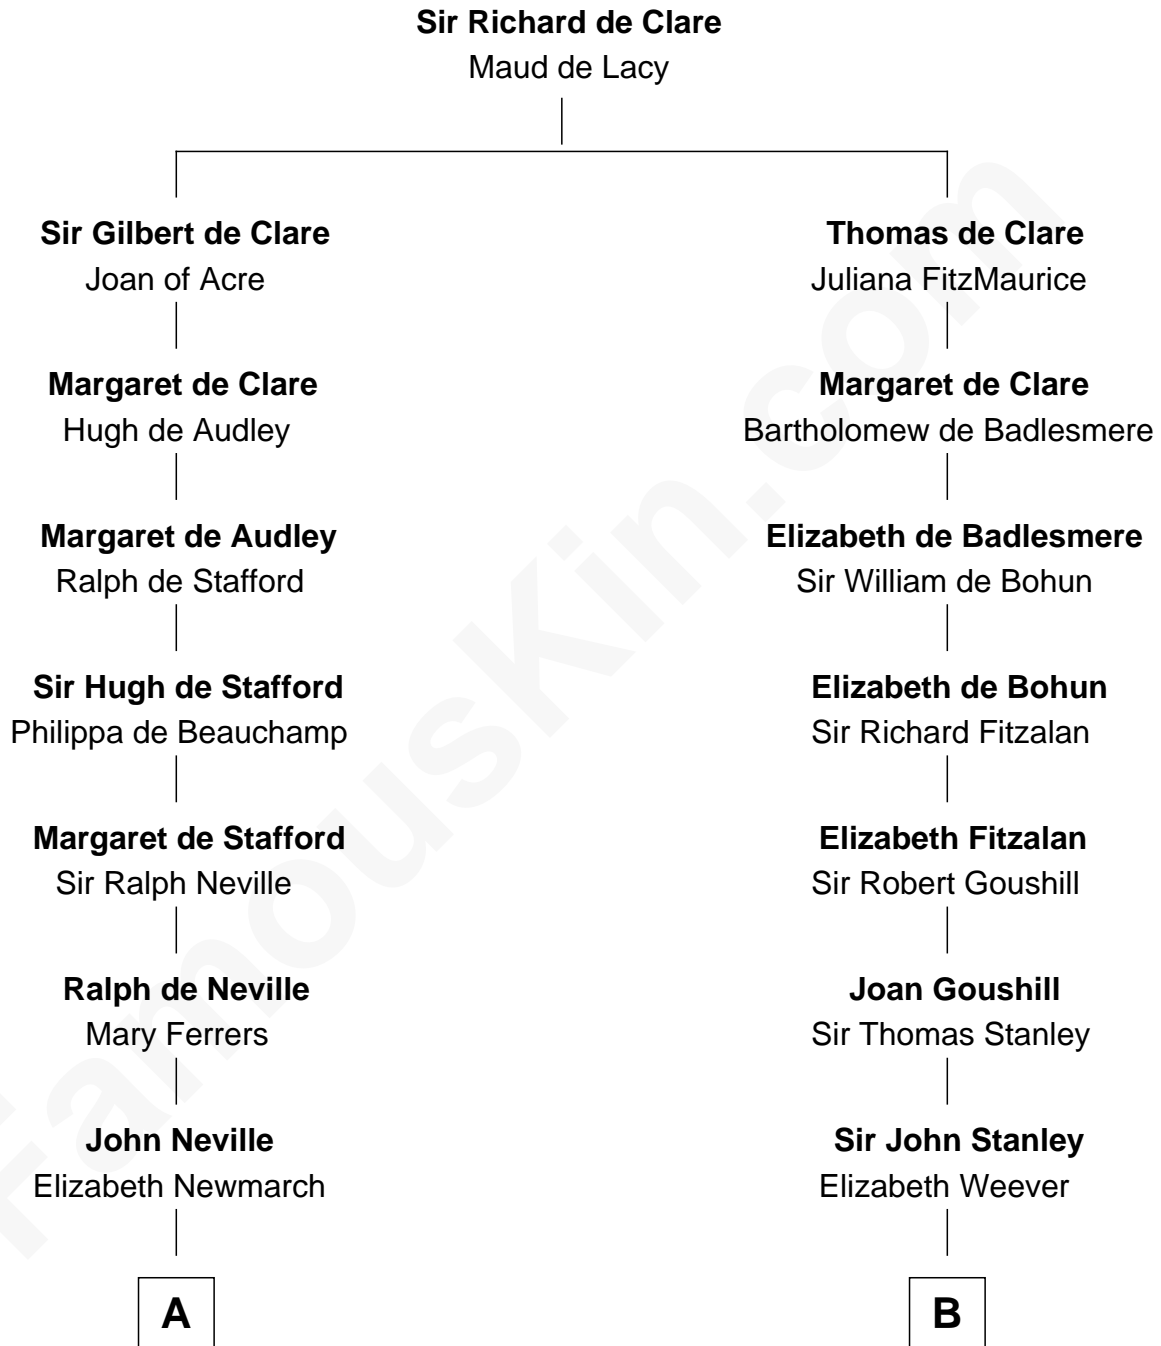

FamousKin.com

Relationship Chart of

Charles A. Pillsbury

Co-Founder of C.A. Pillsbury Co.

19th cousin 2 times removed of

Henry Lloyd

40th Governor of Maryland

C

John Carleton
Hannah Platts

Moses Carleton
Margaret Sprake

Henry Carleton
Polly Greeley

Margaret Sprague Carleton
George Alfred Pillsbury

Charles A. Pillsbury
Co-Founder of C.A. Pillsbury Co.

D

Col. Edward Lloyd
Sally Scott Murray

Daniel Lloyd
Catherine Henry

Henry Lloyd
40th Governor of Maryland

FamousKin.com