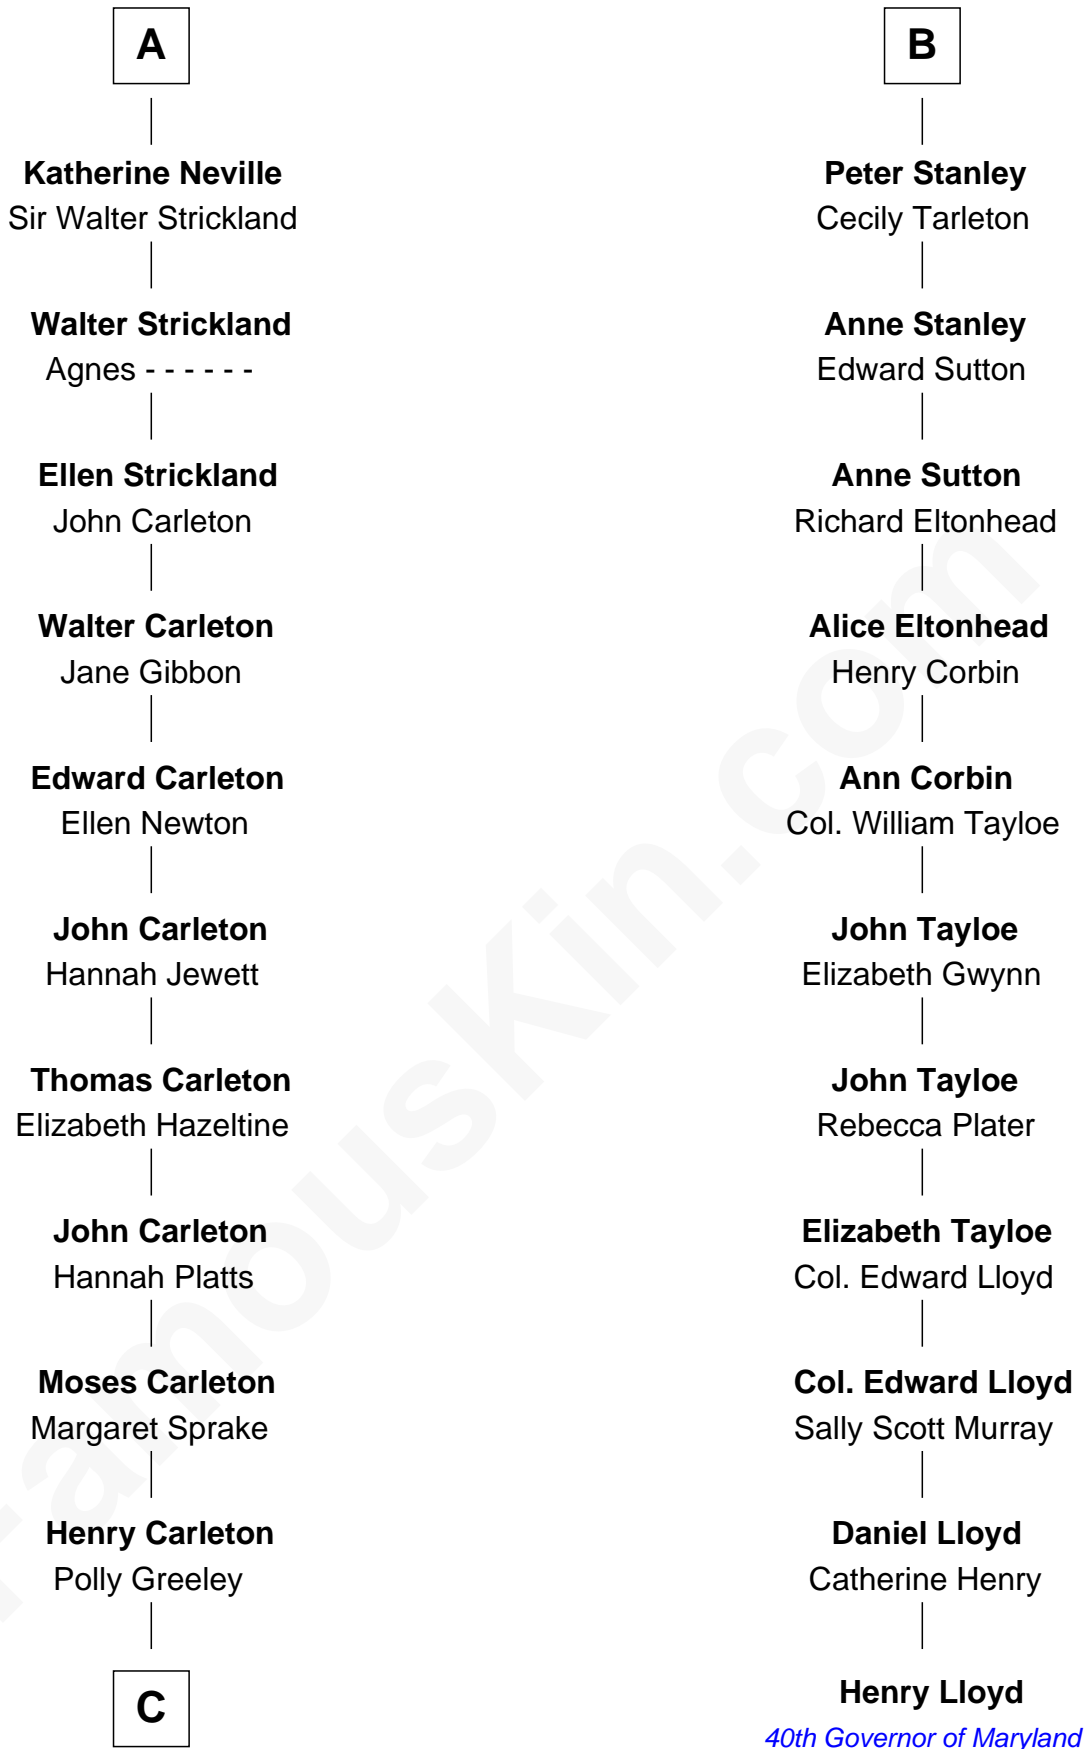

FamousKin.com

Relationship Chart of

Charles A. Pillsbury

Co-Founder of C.A. Pillsbury Co.

17th cousin 1 time removed of

Henry Lloyd

40th Governor of Maryland

Ralph de Stafford

Ralph de Neville
Mary Ferrers

Maud de Swinnerton
Sir John Savage

John Neville
Elizabeth Newmarch

Mary Savage
William Stanley

Jane de Neville
Sir William Gascoigne

William Stanley
Alice Hoghton

Margaret Gascoigne
Sir Christopher Ward

Sir William Stanley
Agnes Grosvenor

Anne Ward
Sir Ralph Neville

Sir William Stanley
Anne Harington

A

B

C

—
Margaret Sprague Carleton

George Alfred Pillsbury