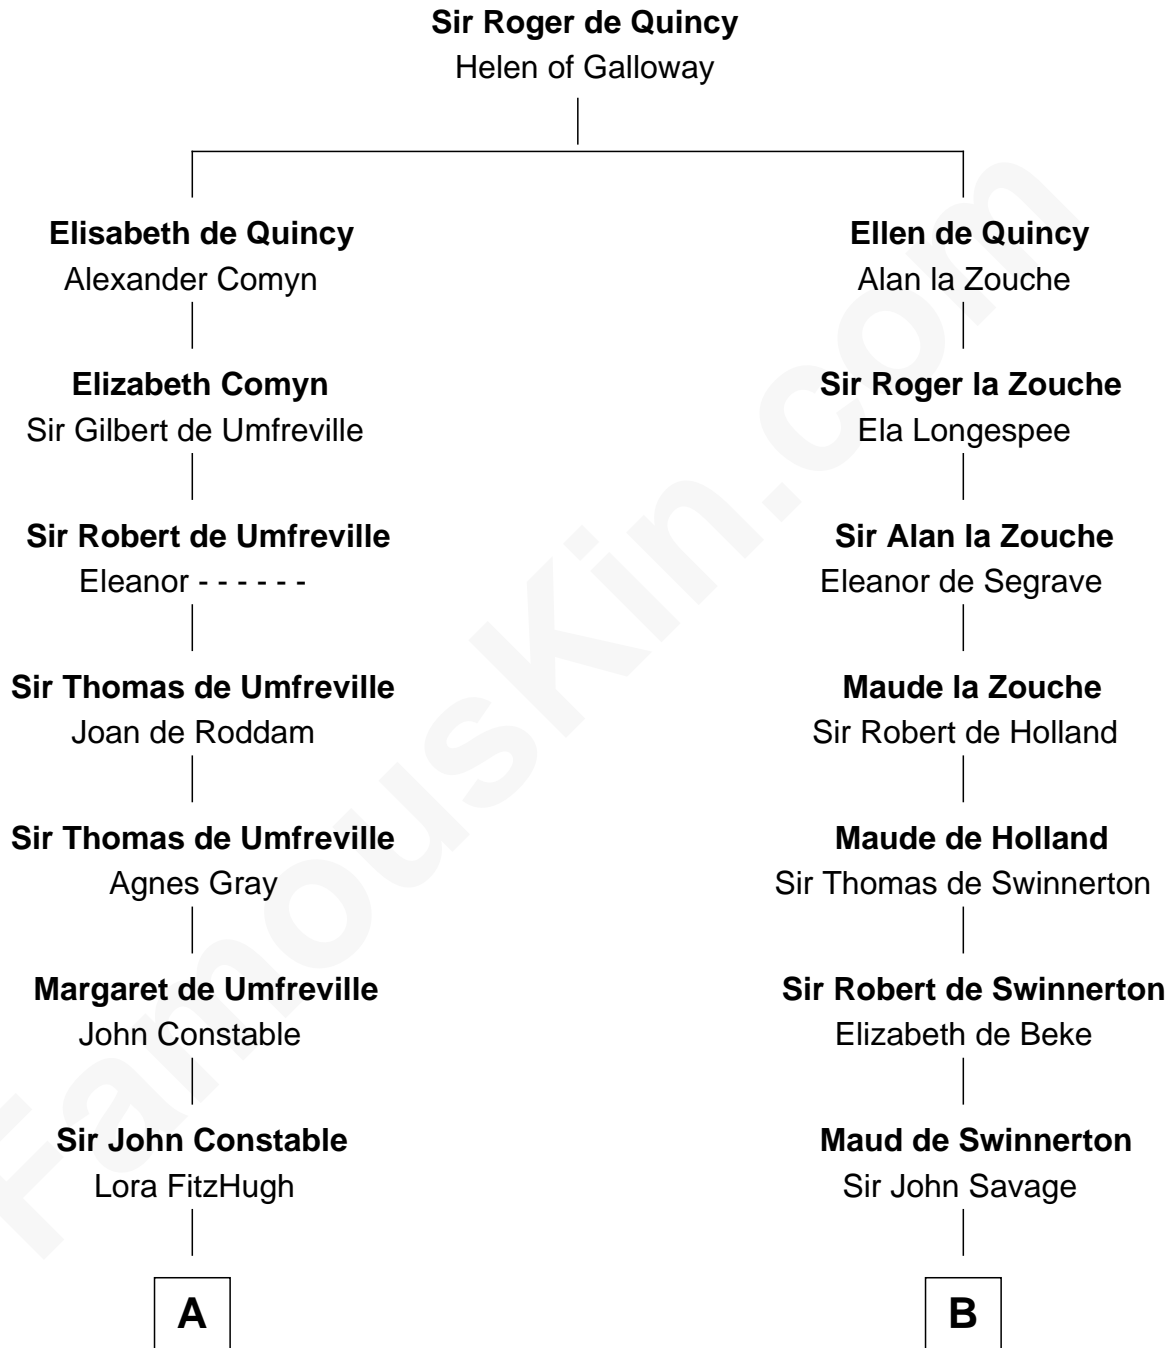

FamousKin.com Relationship Chart of

Charles A. Pillsbury

Co-Founder of C.A. Pillsbury Co.

19th cousin 2 times removed of

Henry Lloyd

40th Governor of Maryland

C

Henry Carleton