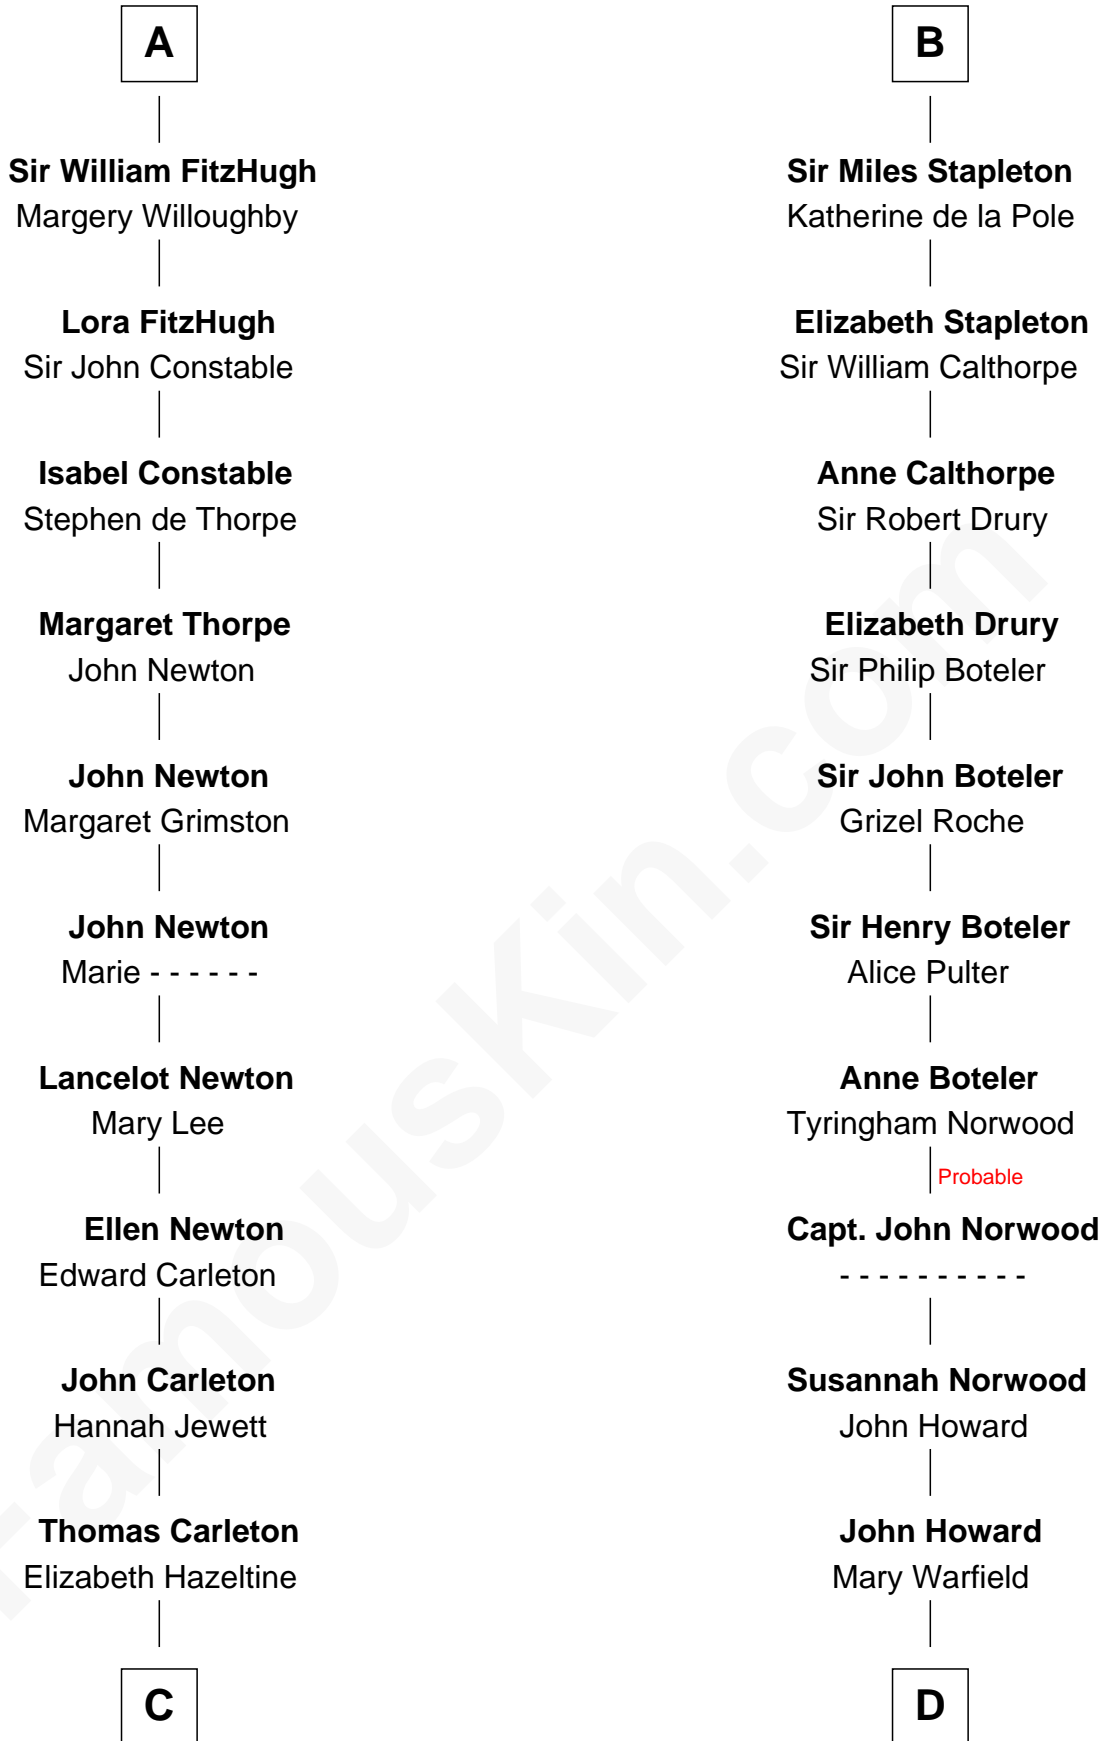

# FamousKin.com Relationship Chart of

**Charles A. Pillsbury**

*Co-Founder of C.A. Pillsbury Co.*

19th cousin 2 times removed of

**Charles Carnan Ridgely**

*15th Governor of Maryland*

**C**

**John Carleton**  
Hannah Platts

**Moses Carleton**  
Margaret Sprake

**Henry Carleton**  
Polly Greeley

**Margaret Sprague Carleton**  
George Alfred Pillsbury

**Charles A. Pillsbury**  
*Co-Founder of C.A. Pillsbury Co.*

**D**

**Rachel Howard**  
Col. Charles Ridgely

**Achsah Ridgely**  
Charles R. Carnan

**Charles Carnan Ridgely**  
*15th Governor of Maryland*

FamousKin.com