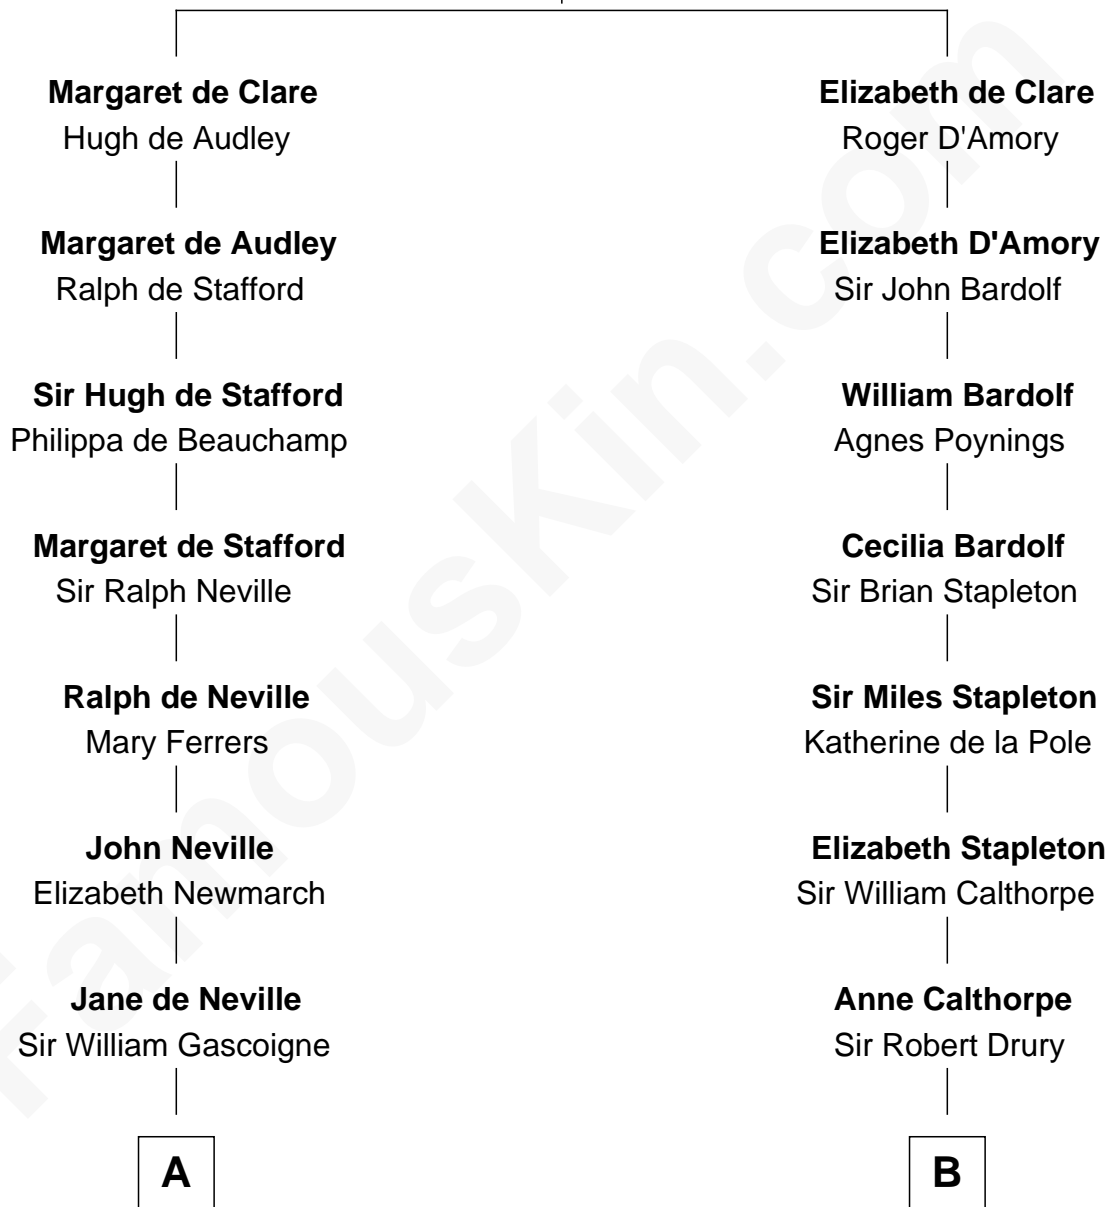

FamousKin.com Relationship Chart of

Charles A. Pillsbury

Co-Founder of C.A. Pillsbury Co.

16th cousin 4 times removed of

Charles Carnan Ridgely

15th Governor of Maryland

Sir Gilbert de Clare

Joan of Acre

C

—
Moses Carleton
Margaret Sprake

—
Henry Carleton
Polly Greeley

—
Margaret Sprague Carleton
George Alfred Pillsbury

—
Charles A. Pillsbury
Co-Founder of C.A. Pillsbury Co.

FamousKin.com