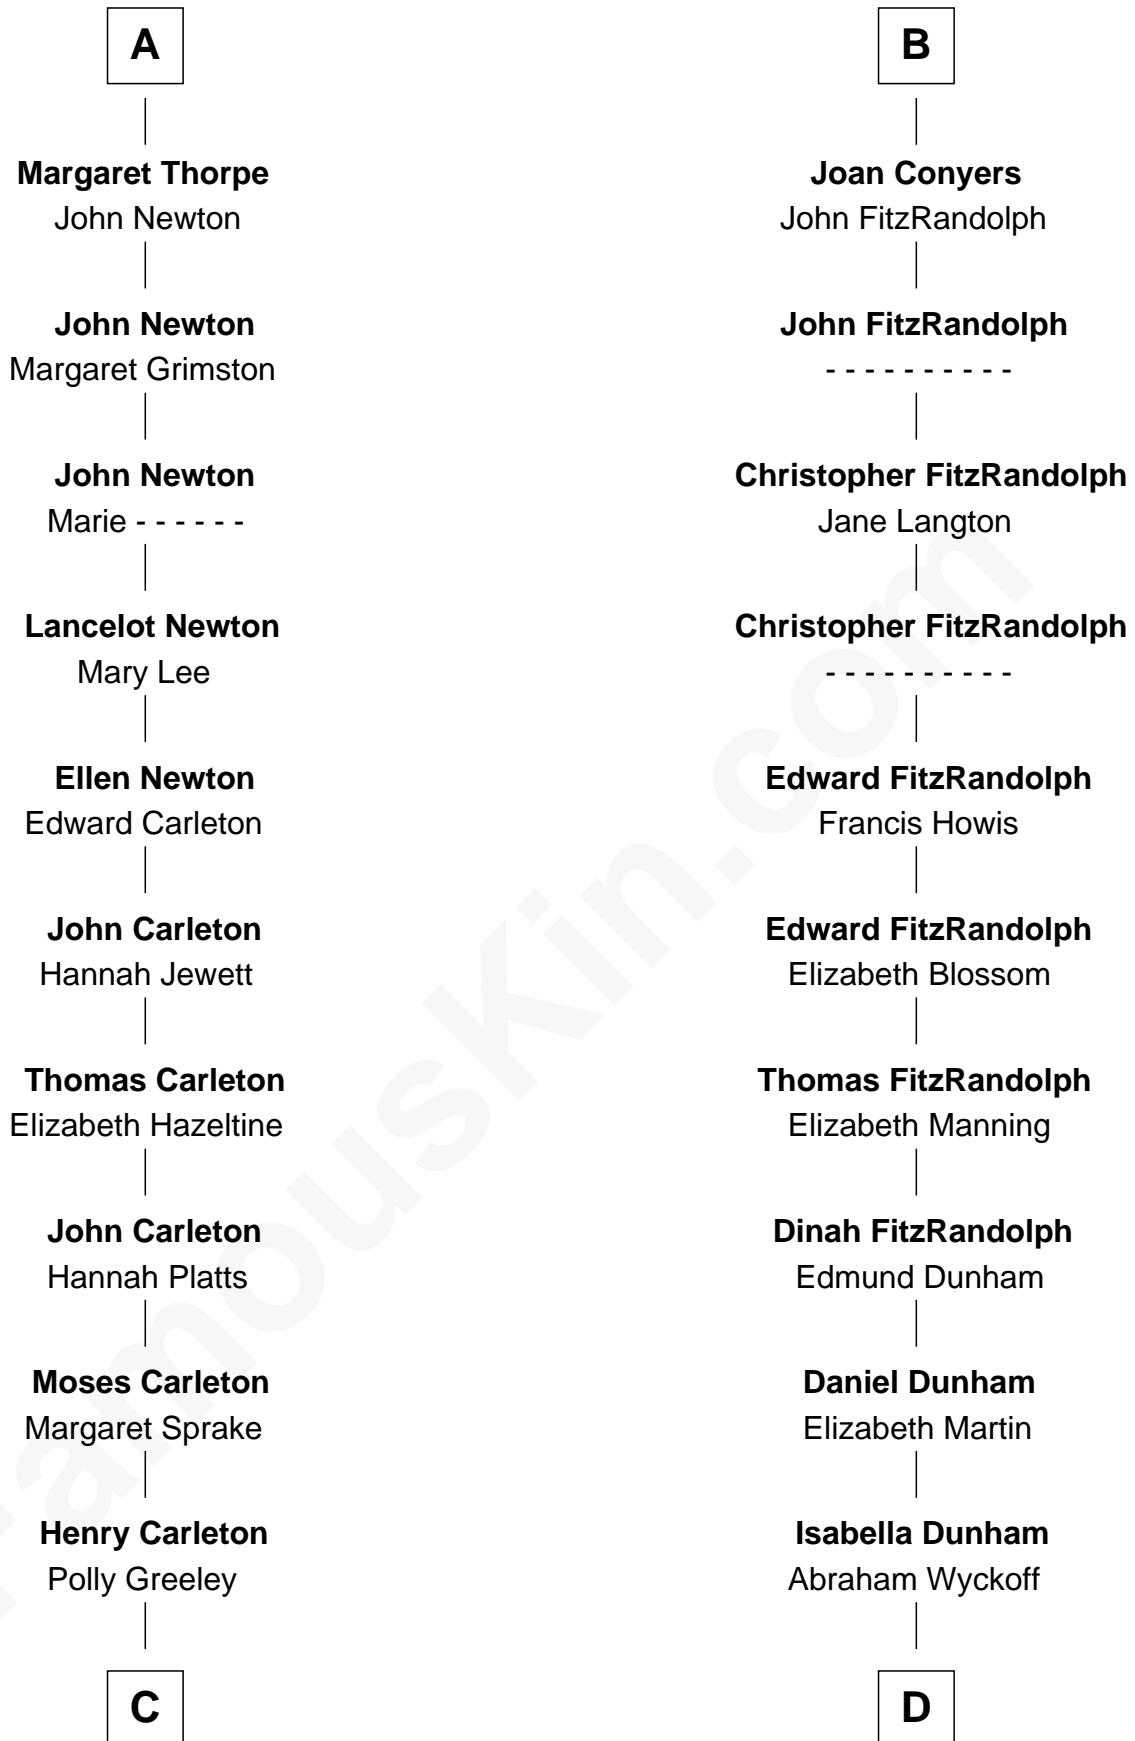

# FamousKin.com Relationship Chart of

**Charles A. Pillsbury**

*Co-Founder of C.A. Pillsbury Co.*

18th cousin 2 times removed of

**Georgia O'Keeffe**

*American Artist*

**Sir William de Ros**

Eustache Fitz Ralph

**C**

**Margaret Sprague Carleton**

George Alfred Pillsbury

**Charles A. Pillsbury**

*Co-Founder of C.A. Pillsbury Co.*

**D**

**Charles Wyckoff**

Alletta Maria Field

**Isabella Wyckoff**

George Victor Totto

**Ida Ten Eyck Totto**

Francis Calyxtus O'Keeffe

**Georgia O'Keeffe**

*American Artist*

FamousKin.com