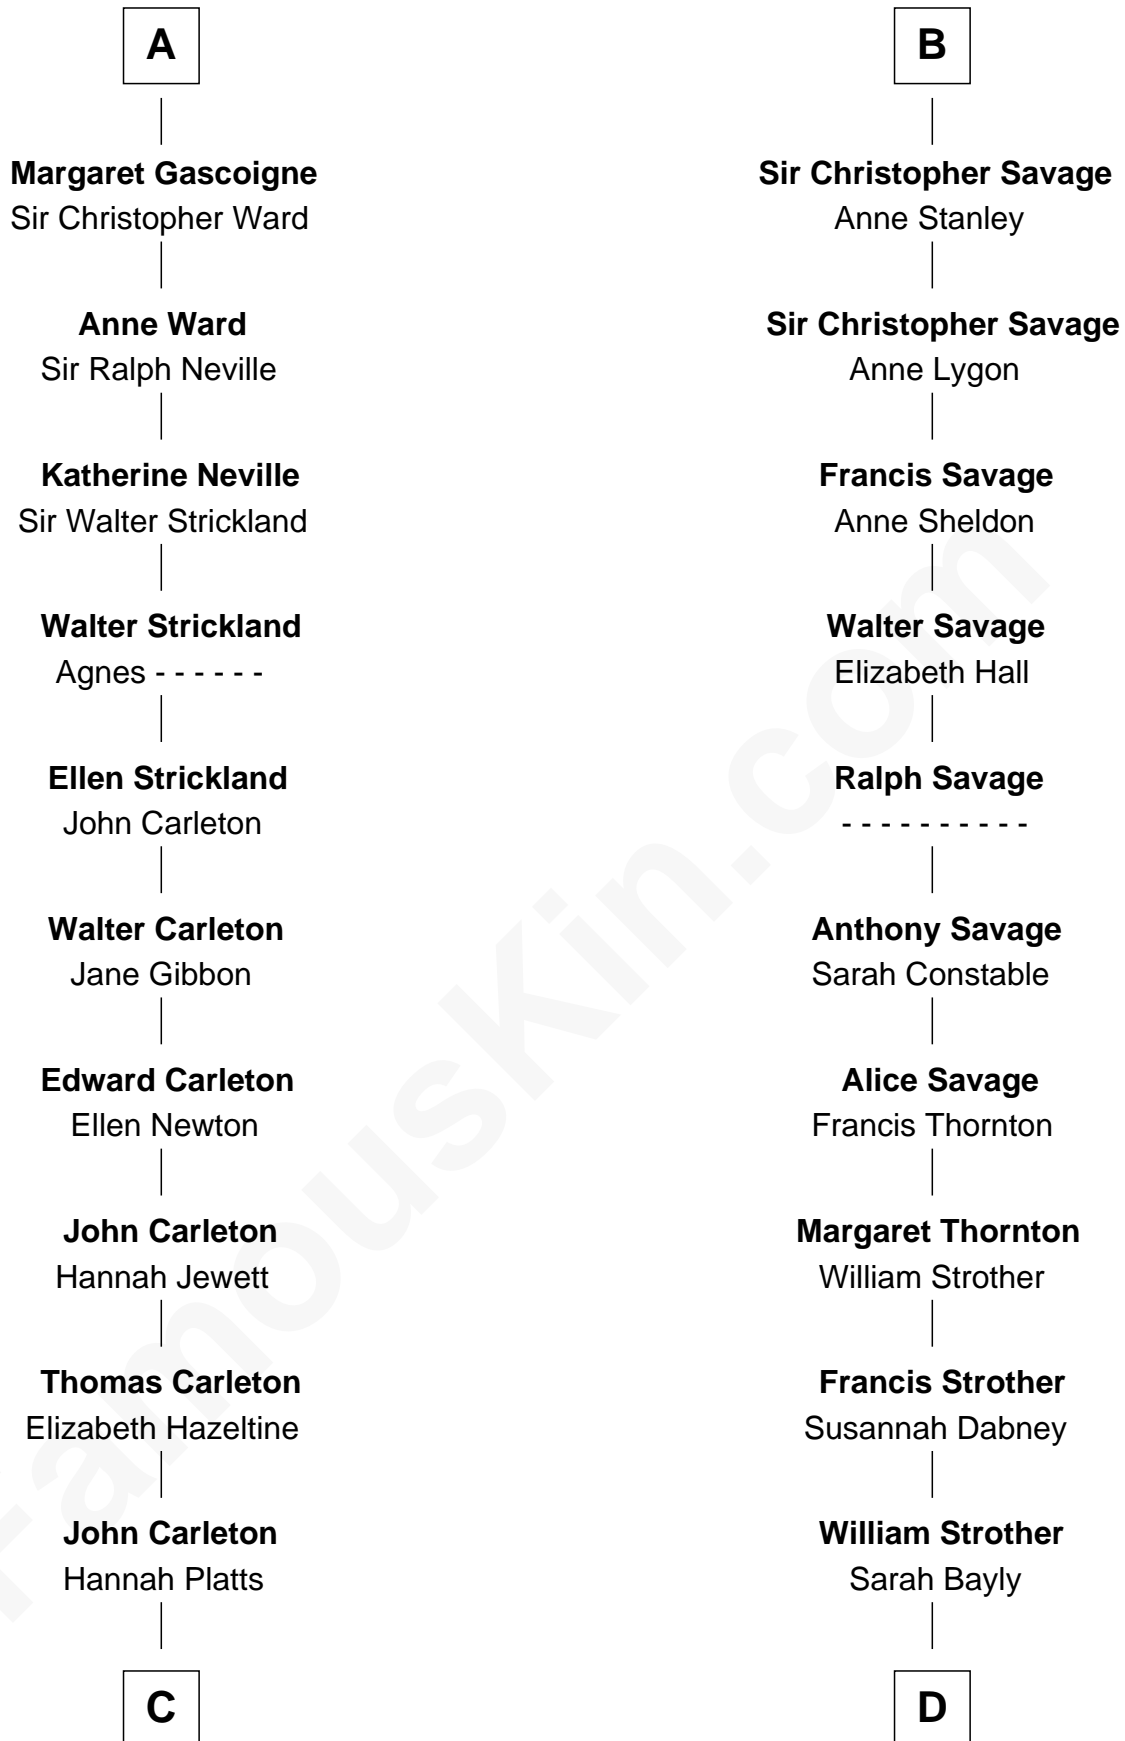

## Relationship Chart of

### Charles A. Pillsbury

*Co-Founder of C.A. Pillsbury Co.*

18th cousin 2 times removed of

**Zachary Taylor**

*12th U.S. President*

**C**

**Moses Carleton**  
Margaret Sprake

**Henry Carleton**  
Polly Greeley

**Margaret Sprague Carleton**  
George Alfred Pillsbury

**Charles A. Pillsbury**  
*Co-Founder of C.A. Pillsbury Co.*

**D**

**Sarah Dabney Strother**  
Col. Richard Taylor

**Zachary Taylor**  
*12th U.S. President*