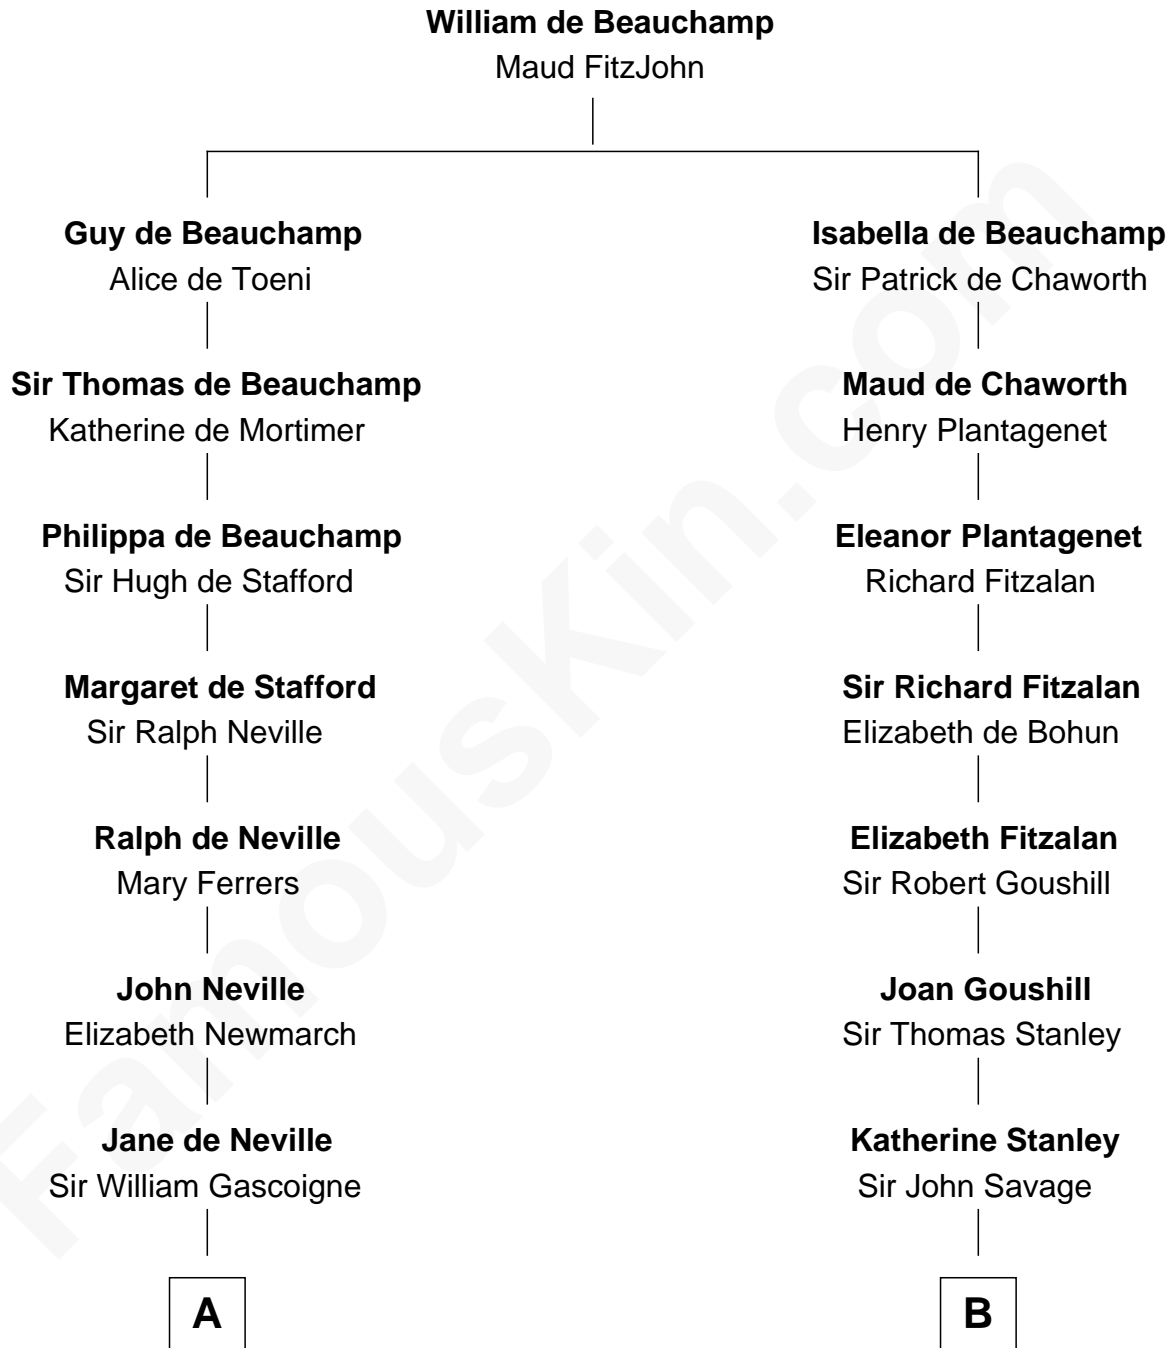

## Relationship Chart of

### Charles A. Pillsbury

*Co-Founder of C.A. Pillsbury Co.*

18th cousin 2 times removed of

**Zachary Taylor**

*12th U.S. President*

**C**

**Moses Carleton**  
Margaret Sprake

**Henry Carleton**  
Polly Greeley

**Margaret Sprague Carleton**  
George Alfred Pillsbury

**Charles A. Pillsbury**  
*Co-Founder of C.A. Pillsbury Co.*

**D**

**Sarah Dabney Strother**  
Col. Richard Taylor

**Zachary Taylor**  
*12th U.S. President*