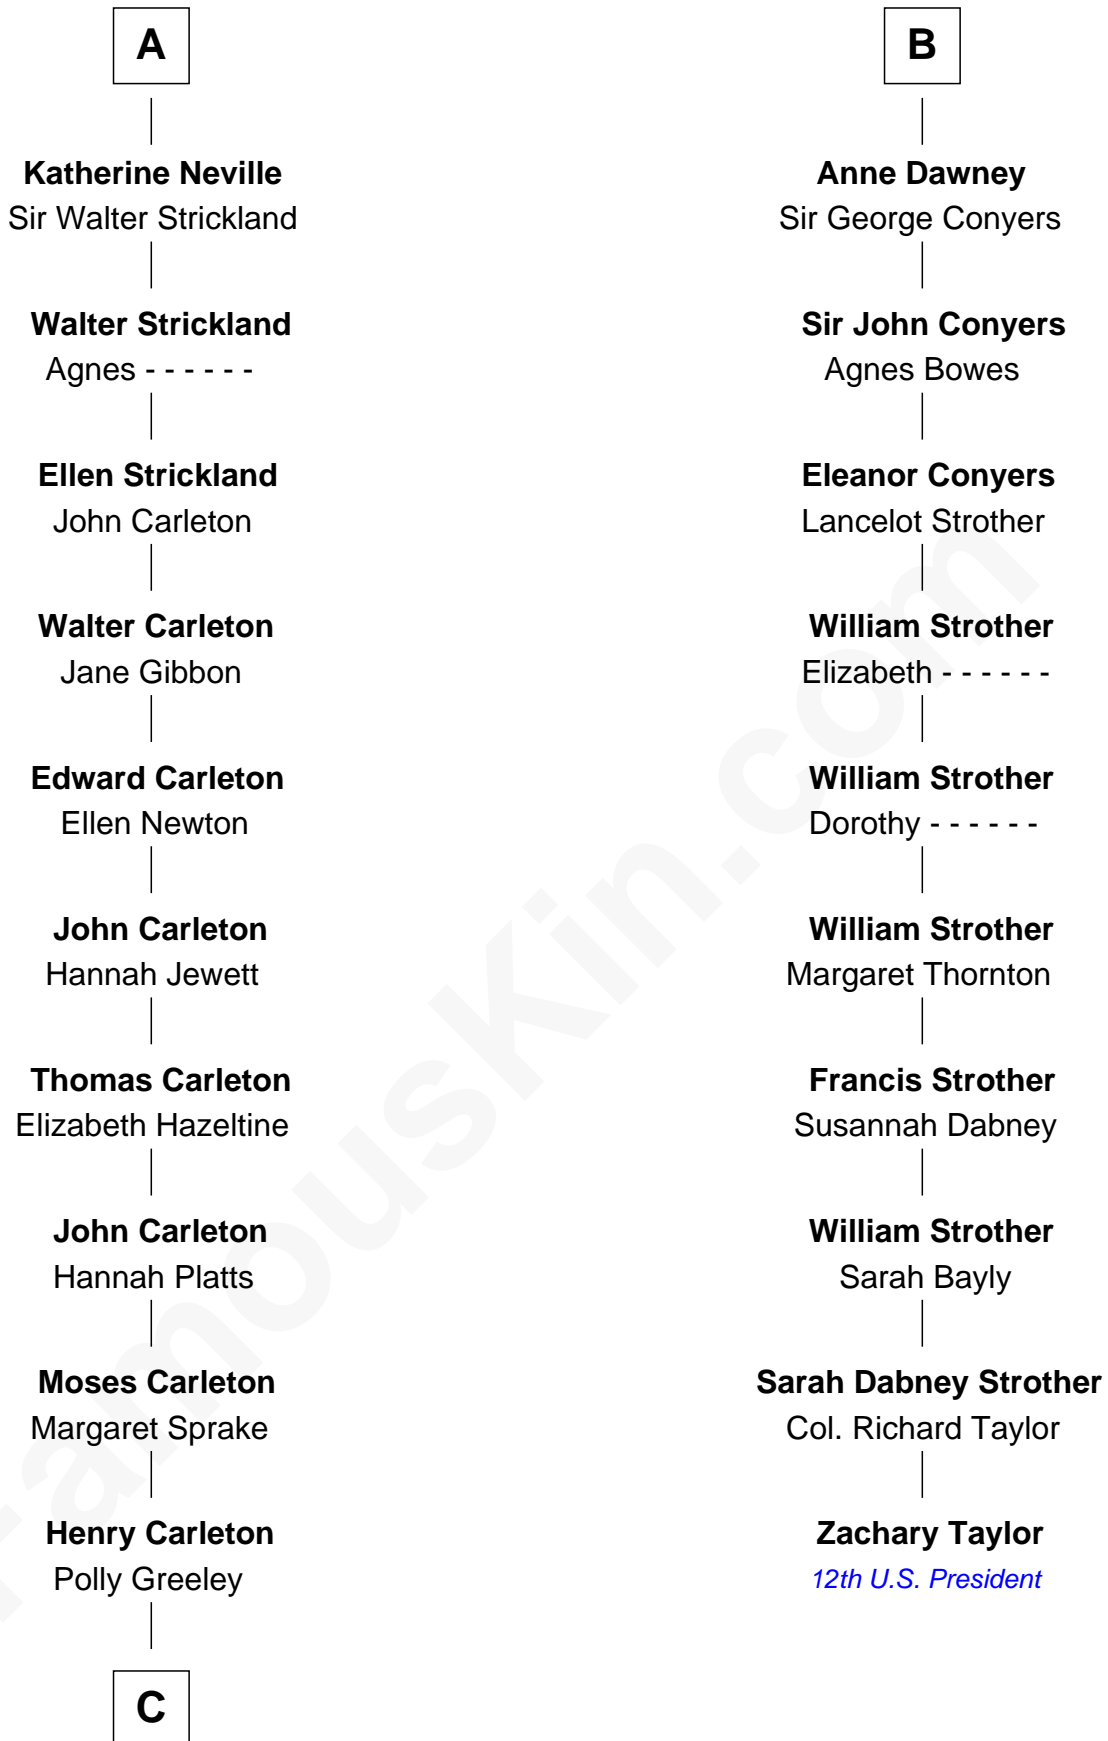

FamousKin.com Relationship Chart of

Charles A. Pillsbury

Co-Founder of C.A. Pillsbury Co.

16th cousin 2 times removed of

Zachary Taylor

12th U.S. President

Ralph de Stafford

*with wife
Margaret de Audley*

Sir Humphrey Stafford
Elizabeth Burdet

John Neville
Elizabeth Newmarch

Sir Humphrey Stafford
Eleanor Aylesbury

Jane de Neville
Sir William Gascoigne

Humphrey Stafford
Katherine Fray

Margaret Gascoigne
Sir Christopher Ward

Anne Stafford
Sir Richard Neville

Anne Ward
Sir Ralph Neville

Dorothy Neville
Sir John Dawney

A

B

C

—
Margaret Sprague Carleton

George Alfred Pillsbury