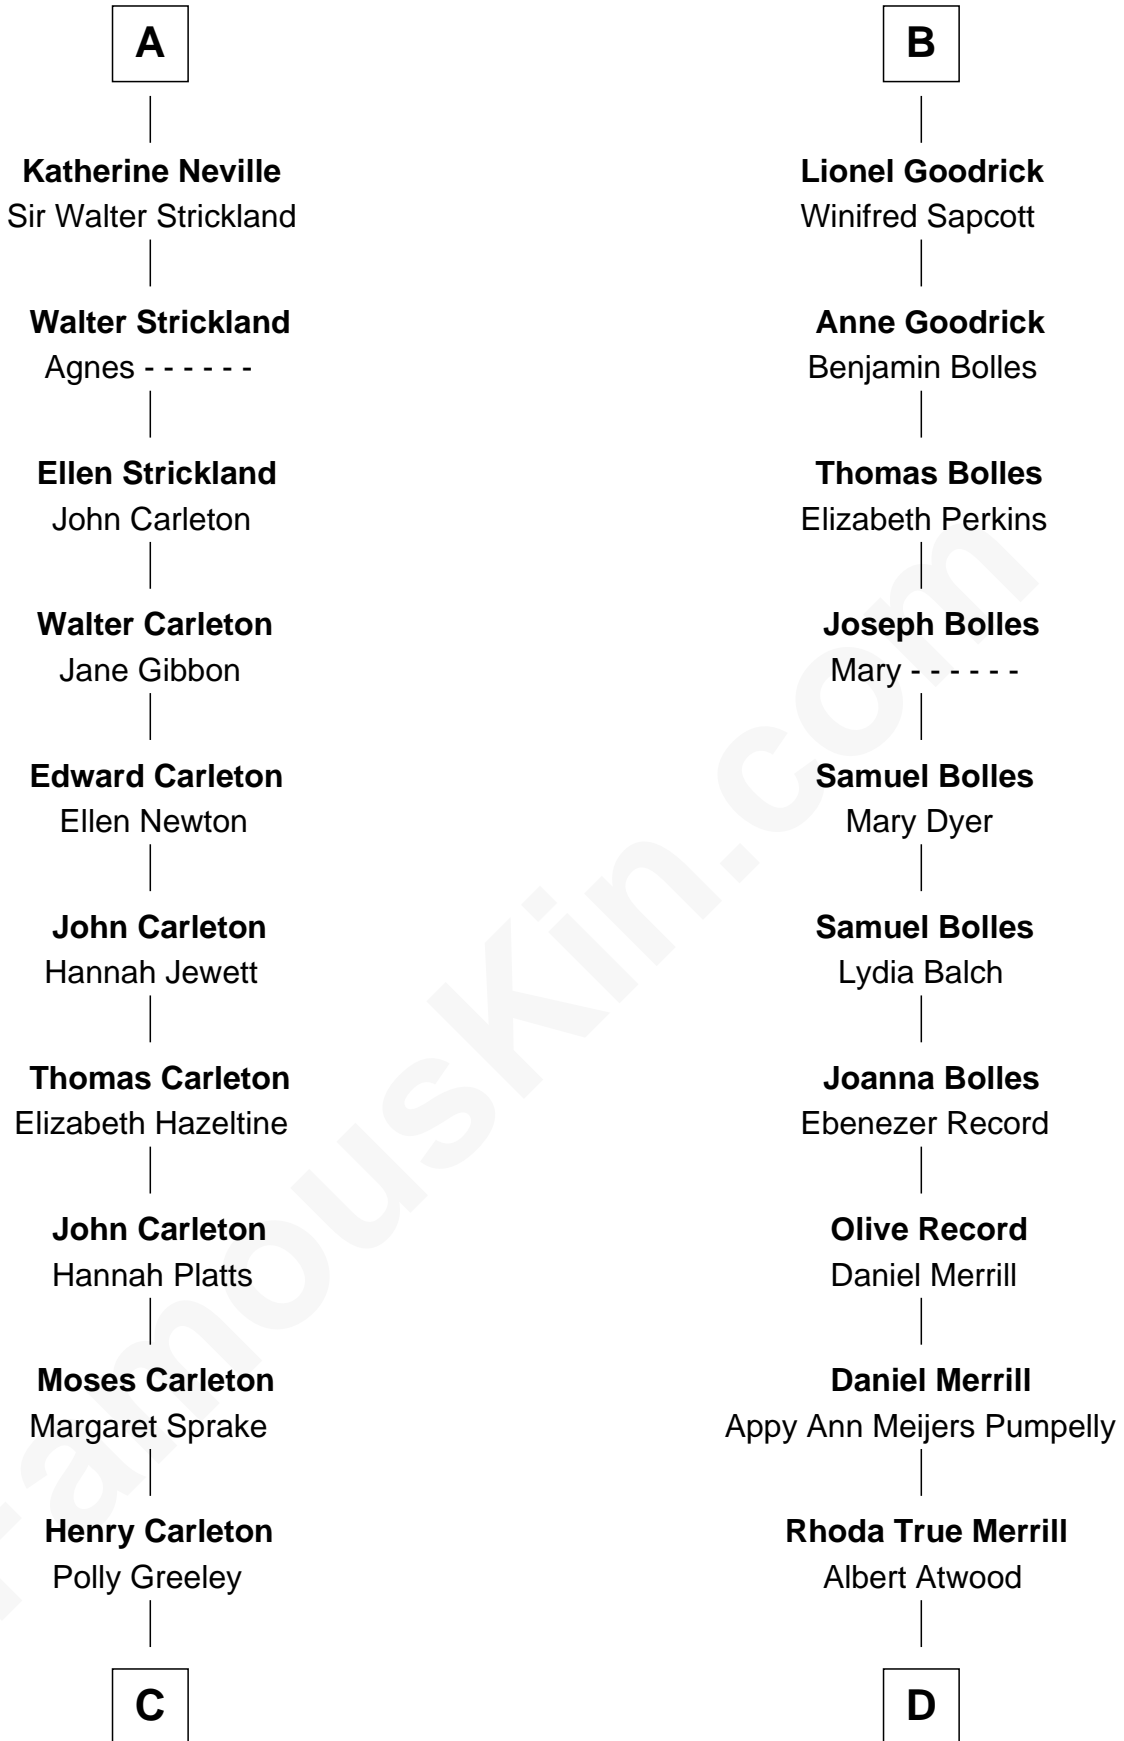

# FamousKin.com Relationship Chart of

**Charles A. Pillsbury**

*Co-Founder of C.A. Pillsbury Co.*

18th cousin 3 times removed of

**Dave Cowens**

*NBA Hall of Famer*

**C**

**Margaret Sprague Carleton**

George Alfred Pillsbury

**Charles A. Pillsbury**

*Co-Founder of C.A. Pillsbury Co.*

**D**

**Thomas Albert Atwood**

Priscilla Ann Kelly

**Charles Albert Atwood**

Mina Sylvia Cundiff