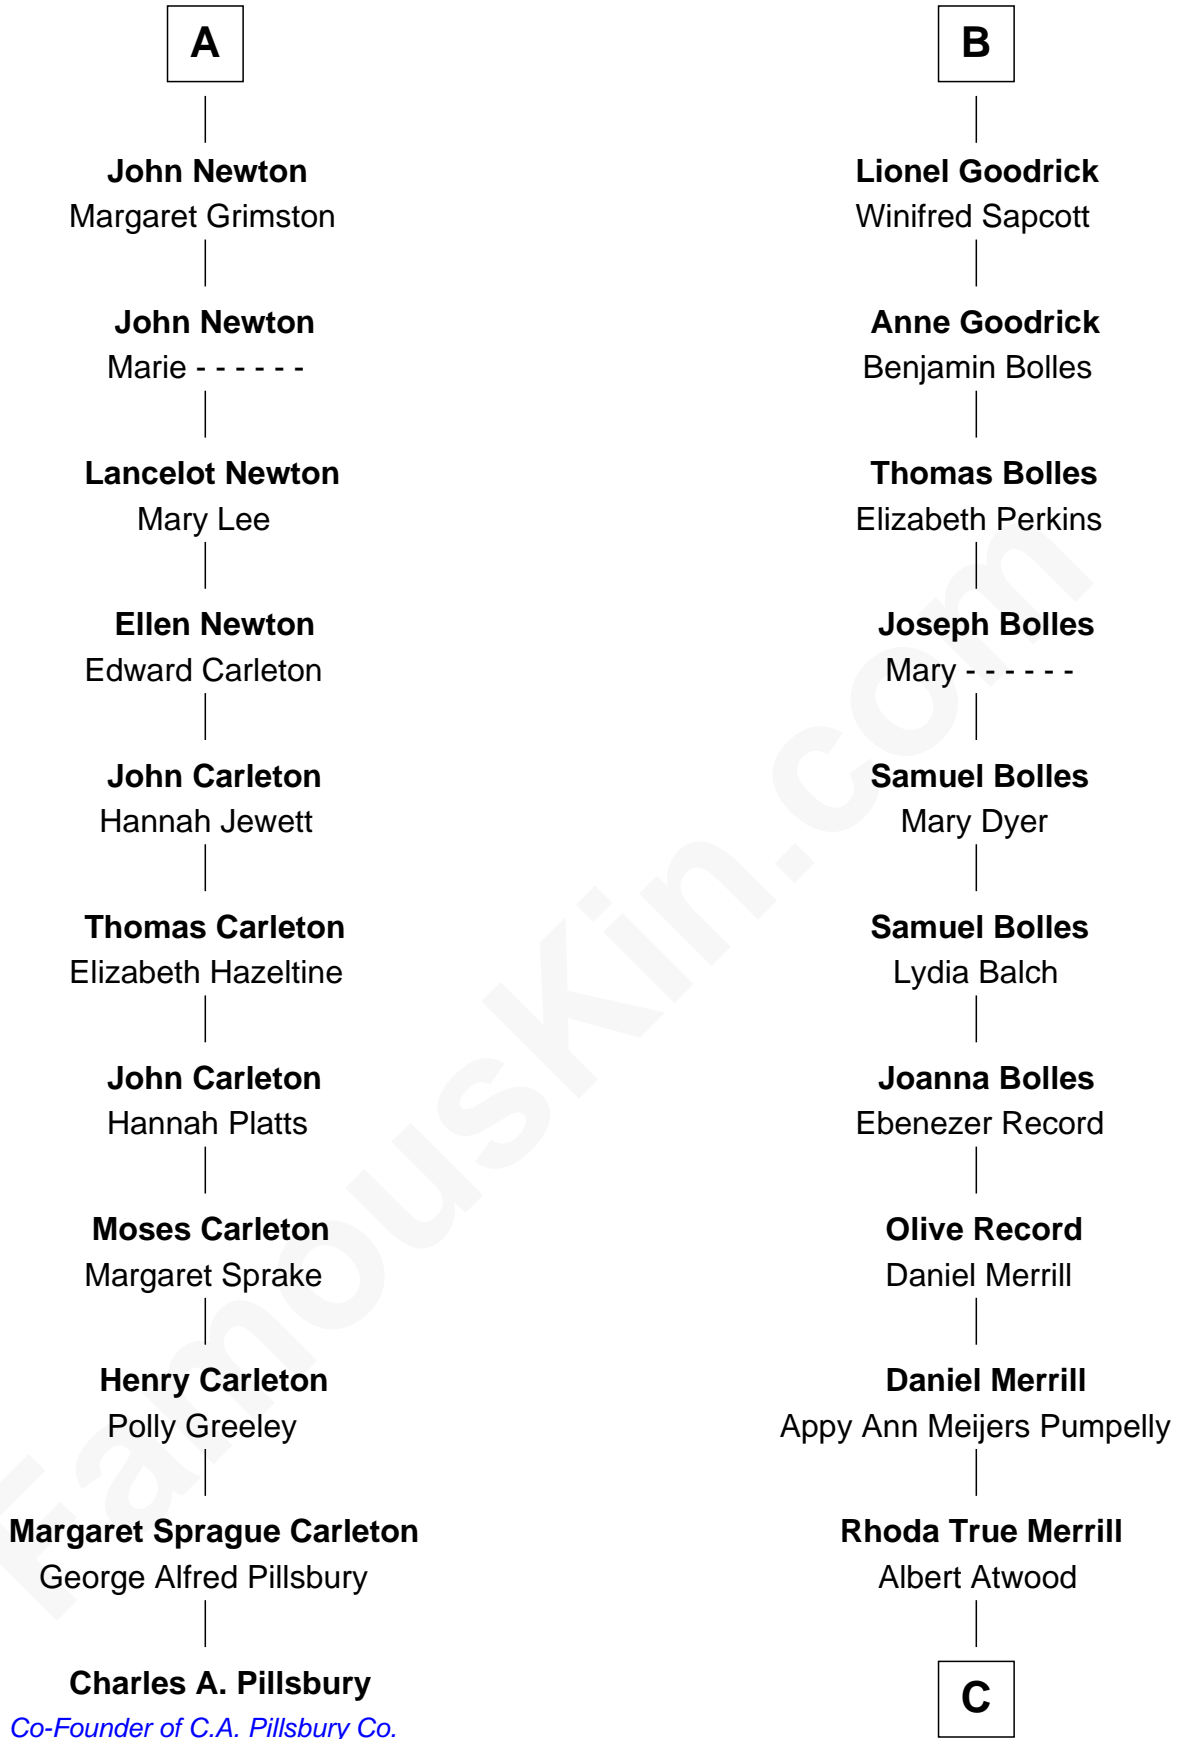

# FamousKin.com Relationship Chart of

**Charles A. Pillsbury**

*Co-Founder of C.A. Pillsbury Co.*

17th cousin 4 times removed of

**Dave Cowens**

*NBA Hall of Famer*

**Sir Geoffrey le Scrope**

Ivetta de Ros

**C**

**Thomas Albert Atwood**

Priscilla Ann Kelly

**Charles Albert Atwood**

Mina Sylvia Cundiff

**Stanley True Atwood**

Dorothy Ann Ulrich

**Ruth Ellen Atwood**