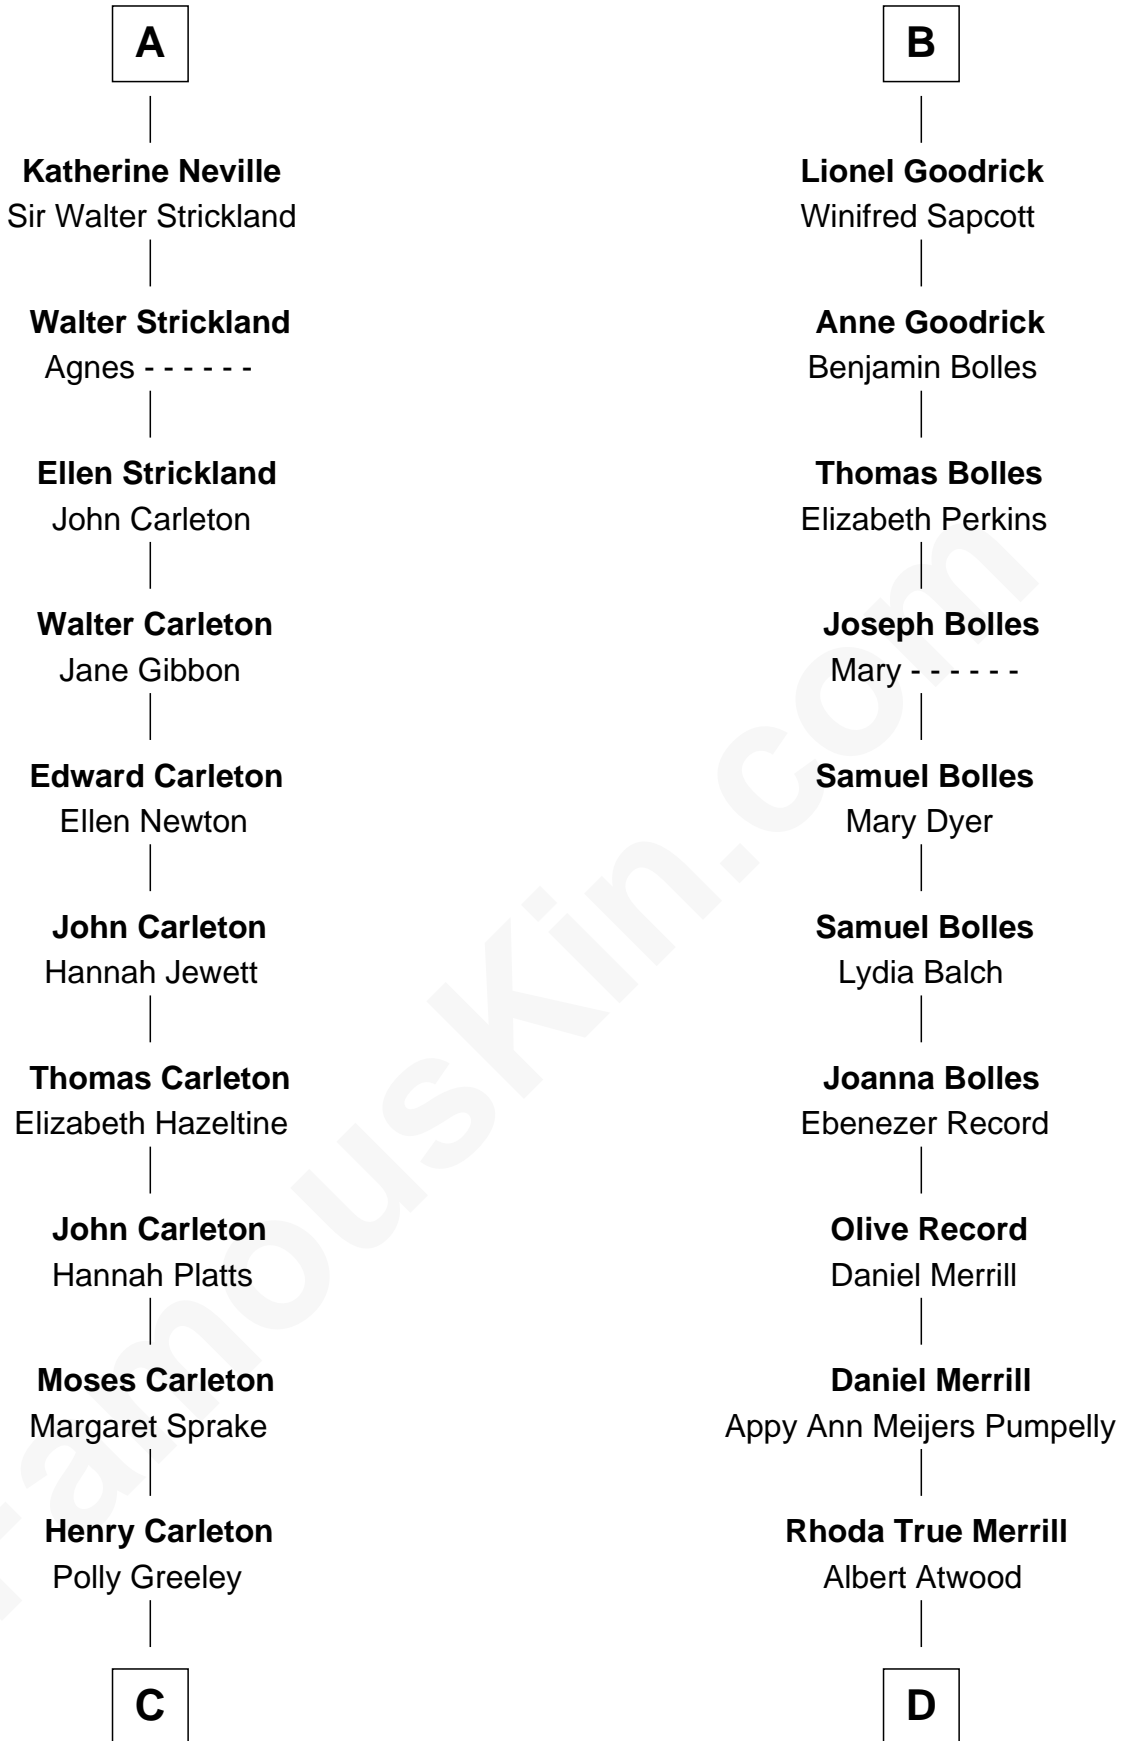

FamousKin.com

Relationship Chart of

Charles A. Pillsbury

Co-Founder of C.A. Pillsbury Co.

18th cousin 3 times removed of

Dave Cowens

NBA Hall of Famer

Sir Henry de Percy

Idoine de Clifford

C

Margaret Sprague Carleton

George Alfred Pillsbury

Charles A. Pillsbury

Co-Founder of C.A. Pillsbury Co.

D

Thomas Albert Atwood