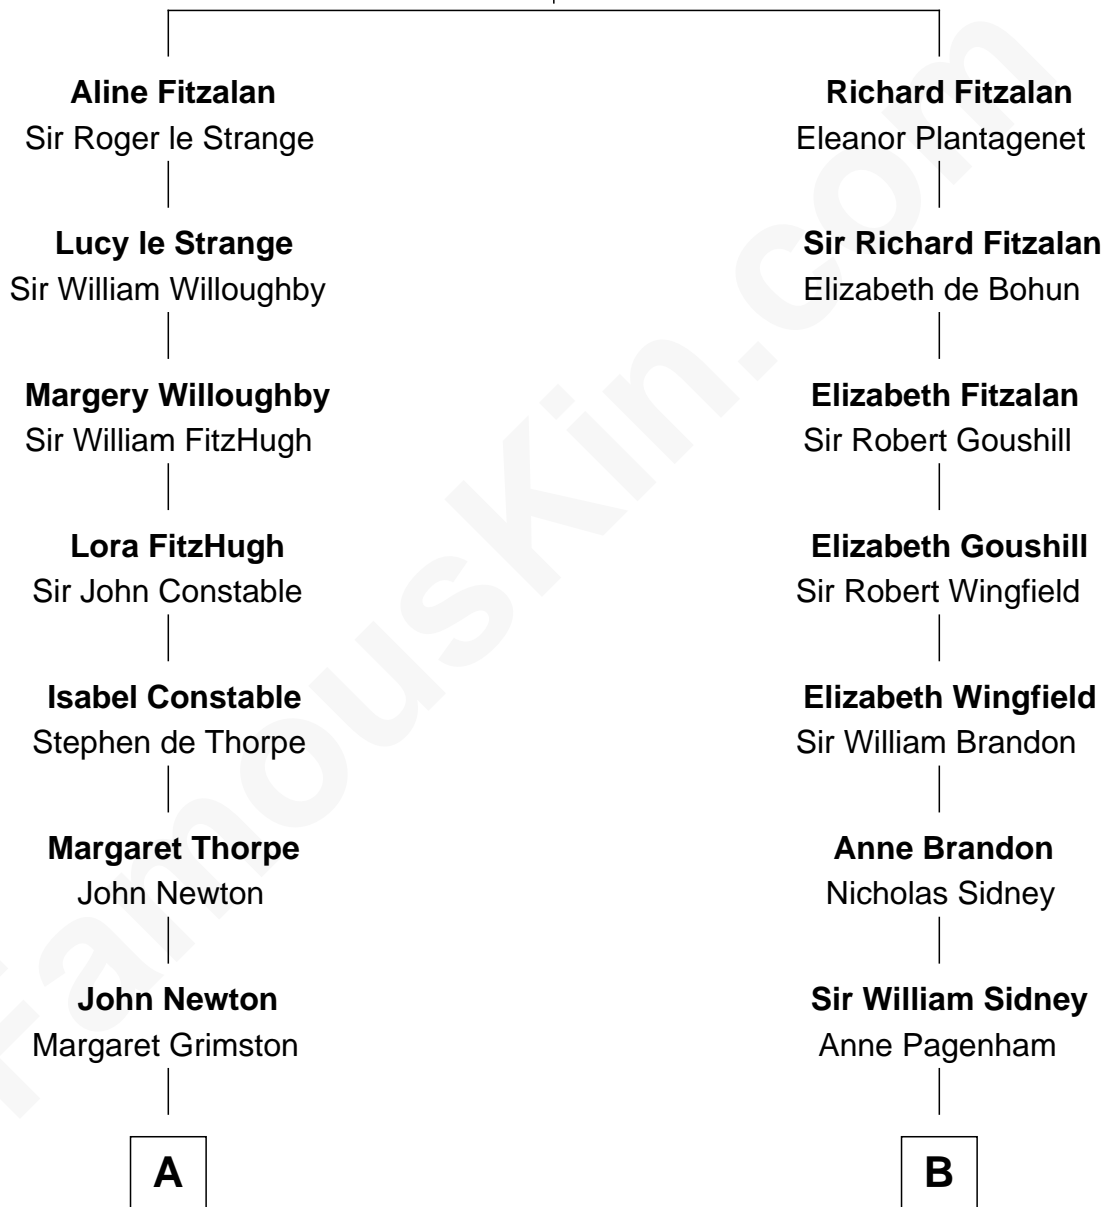

FamousKin.com

Relationship Chart of

Charles A. Pillsbury

Co-Founder of C.A. Pillsbury Co.

16th cousin 5 times removed of

Kit Harington

TV Actor - "Game of Thrones"

Edmund Fitzalan

Alice de Warenne

C

Sir Richard Harington

Francis Agnata Biscoe

Sir Richard Harington

Selina Louisa Grace Dundas

John Charles Dundas Harington

Lavender Cecilia Denny