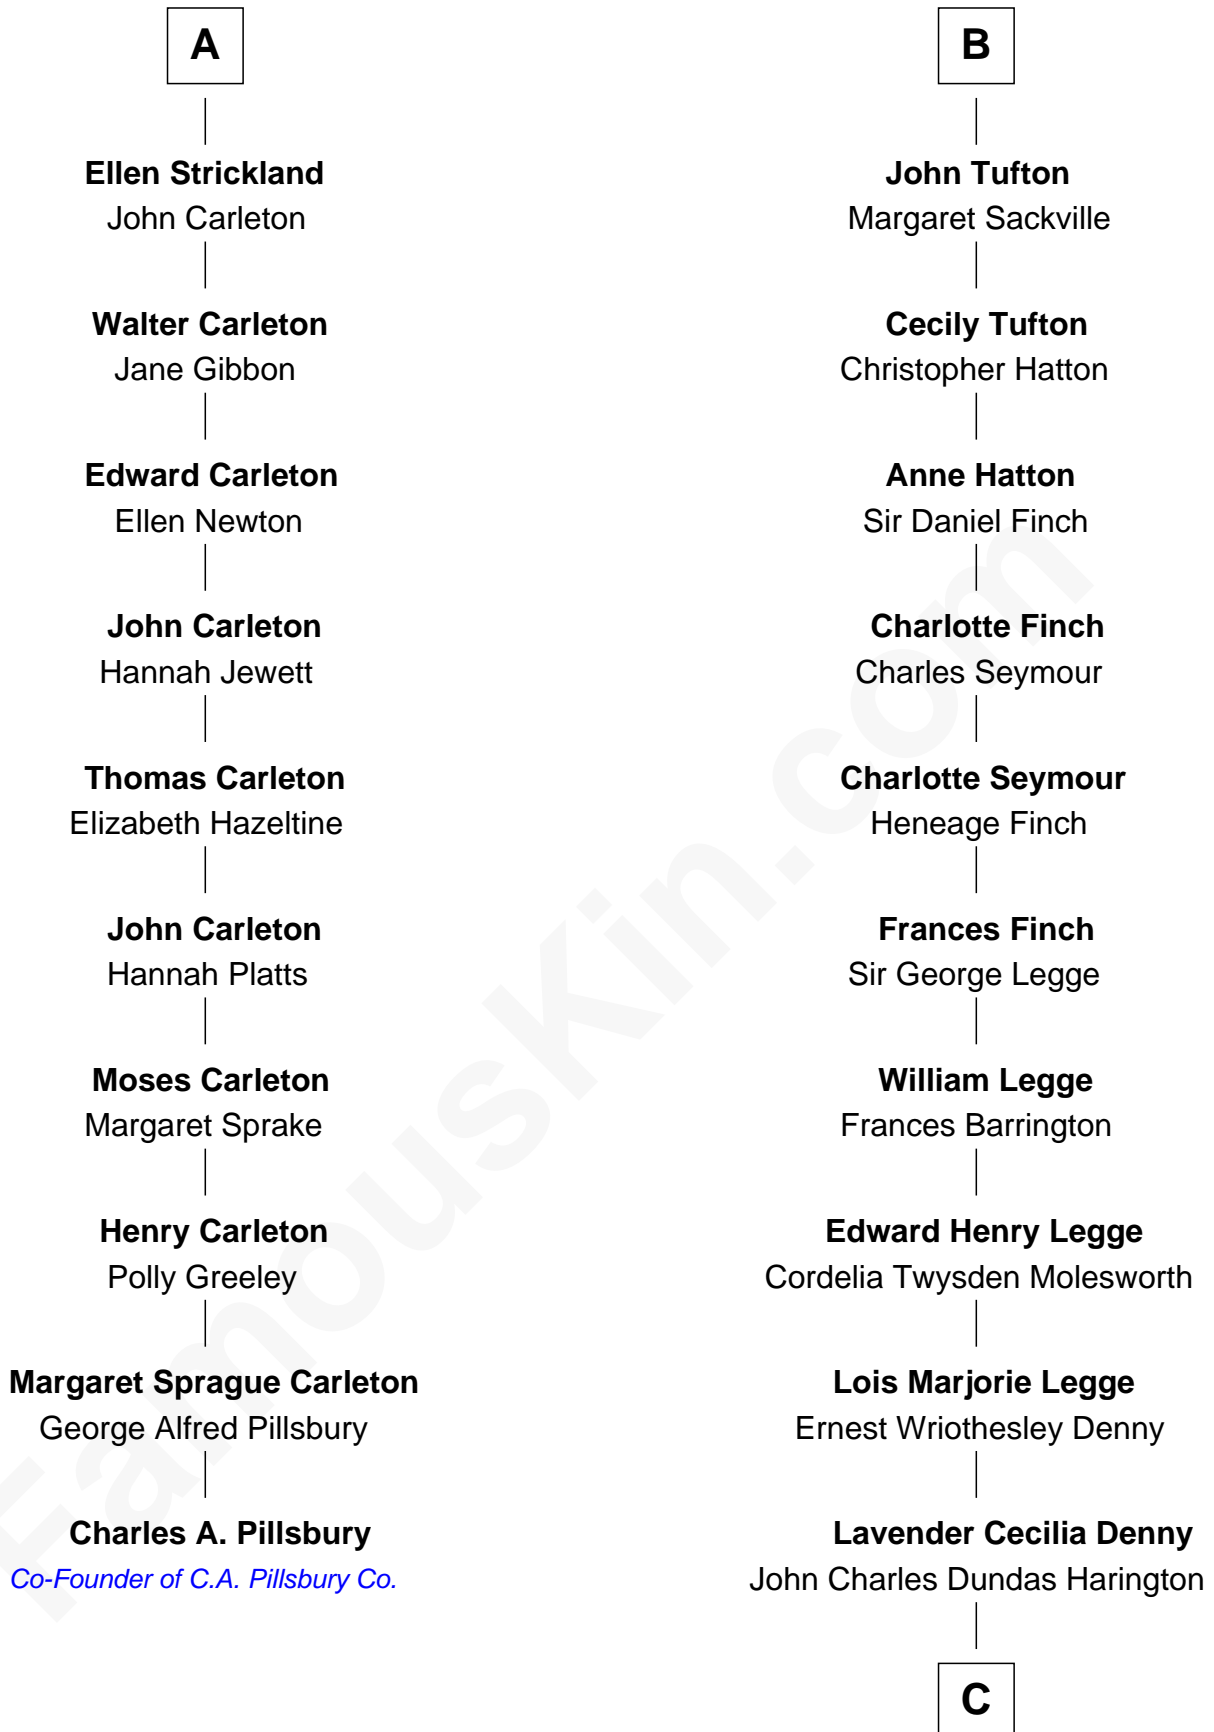

# FamousKin.com Relationship Chart of

**Charles A. Pillsbury**

*Co-Founder of C.A. Pillsbury Co.*

**16th cousin 2 times removed of**

**Kit Harington**

*TV Actor - "Game of Thrones"*

C

Sir David Richard Harington

Deborah Jane Catesby

Kit Harington

*TV Actor - "Game of Thrones"*

FamousKin.com