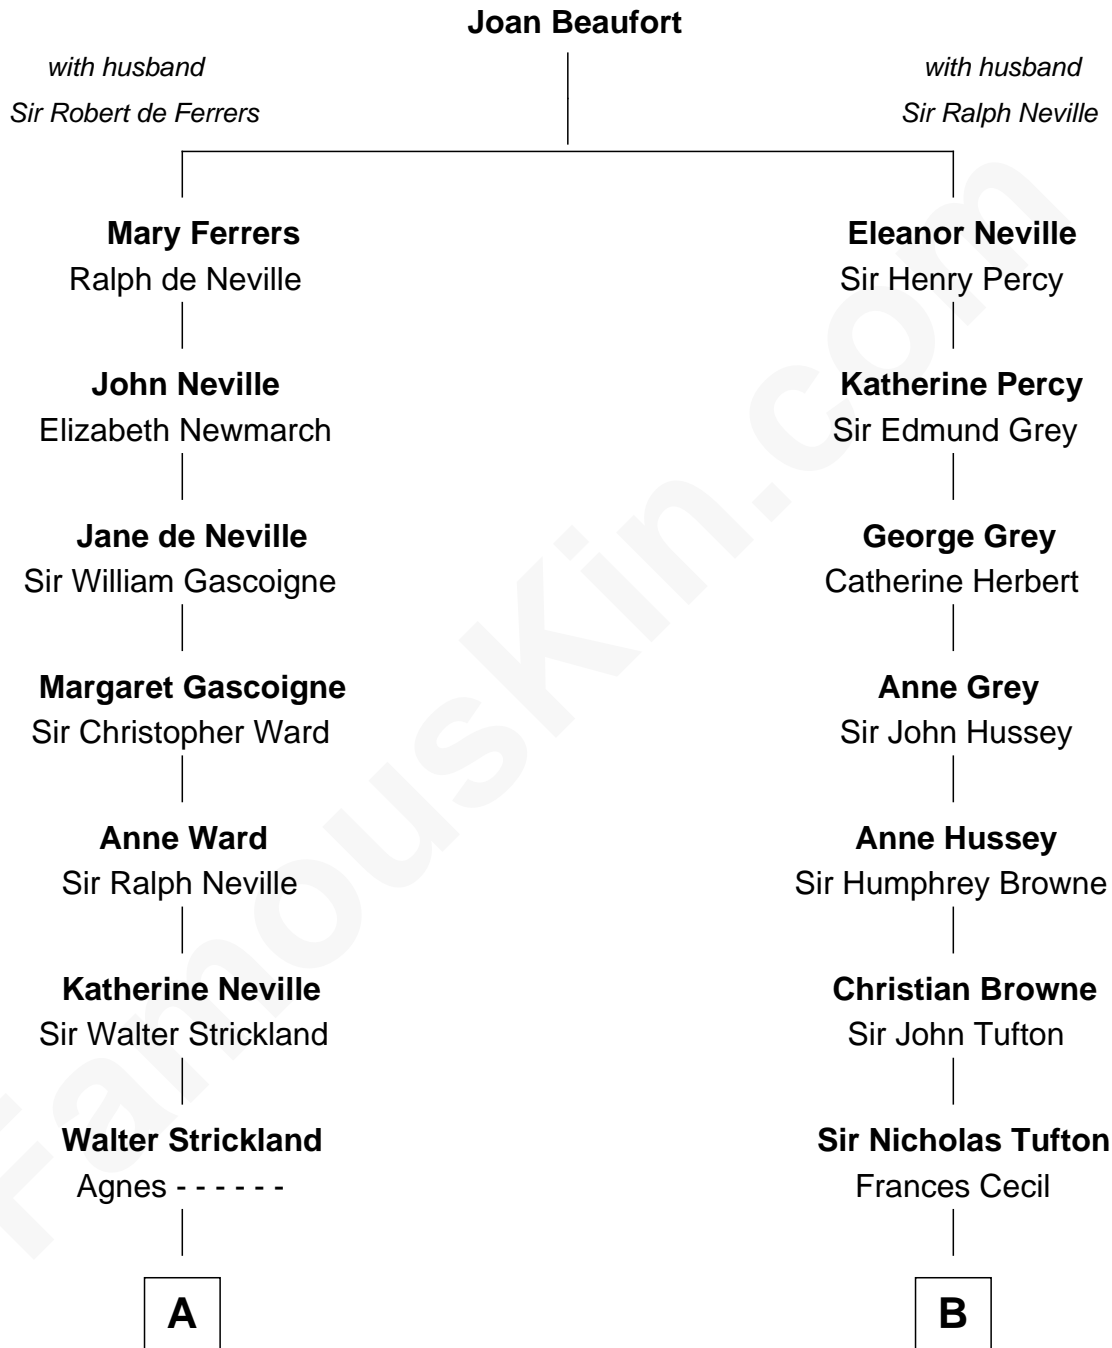

# FamousKin.com Relationship Chart of

**Charles A. Pillsbury**

*Co-Founder of C.A. Pillsbury Co.*

**16th cousin 2 times removed of**

**Kit Harington**

*TV Actor - "Game of Thrones"*

C

Sir David Richard Harington

Deborah Jane Catesby

Kit Harington

*TV Actor - "Game of Thrones"*

FamousKin.com