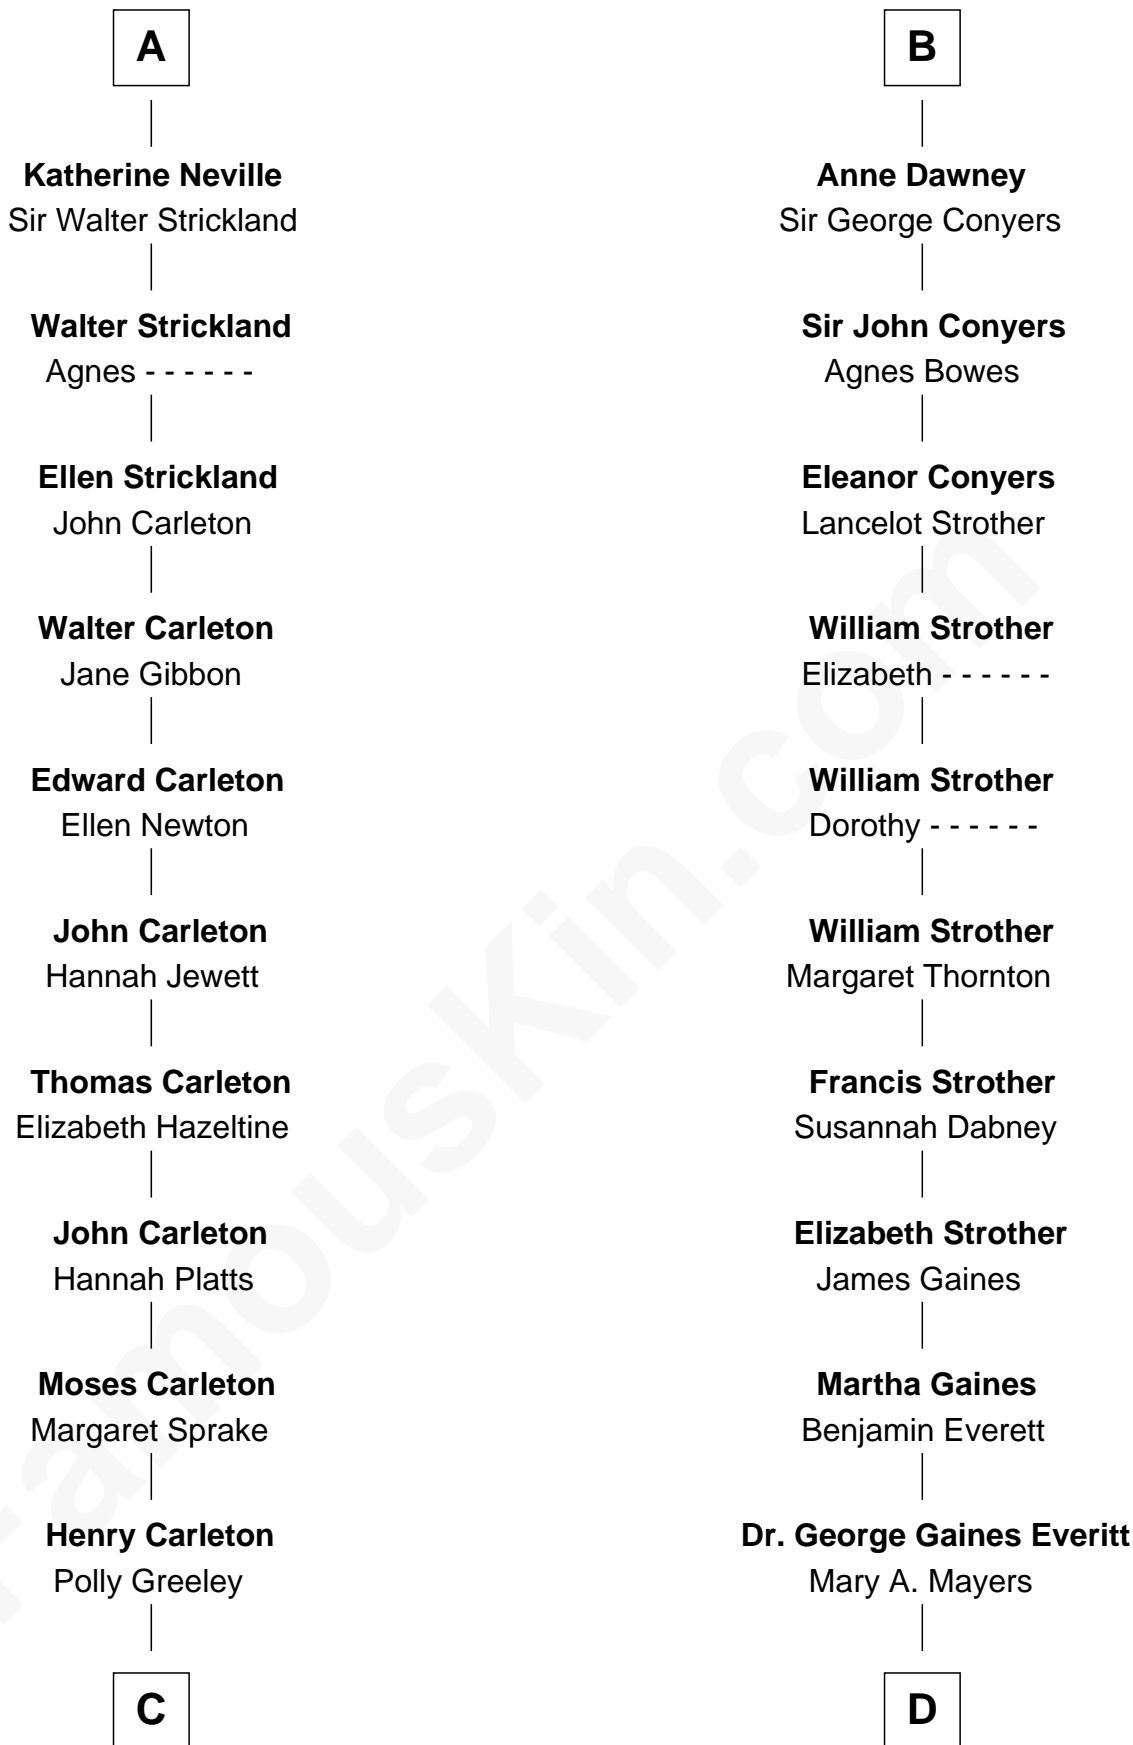

FamousKin.com Relationship Chart of

Charles A. Pillsbury

Co-Founder of C.A. Pillsbury Co.

18th cousin 2 times removed of

William H. Macy

TV and Movie Actor

Ralph de Stafford

with wife
Margaret de Audley

Sir Humphrey Stafford
Elizabeth Burdet

John Neville
Elizabeth Newmarch

Sir Humphrey Stafford
Eleanor Aylesbury

Jane de Neville
Sir William Gascoigne

Humphrey Stafford
Katherine Fray

Margaret Gascoigne
Sir Christopher Ward

Anne Stafford
Sir Richard Neville

Anne Ward
Sir Ralph Neville

Dorothy Neville
Sir John Dawney

A

B

C

Margaret Sprague Carleton

George Alfred Pillsbury