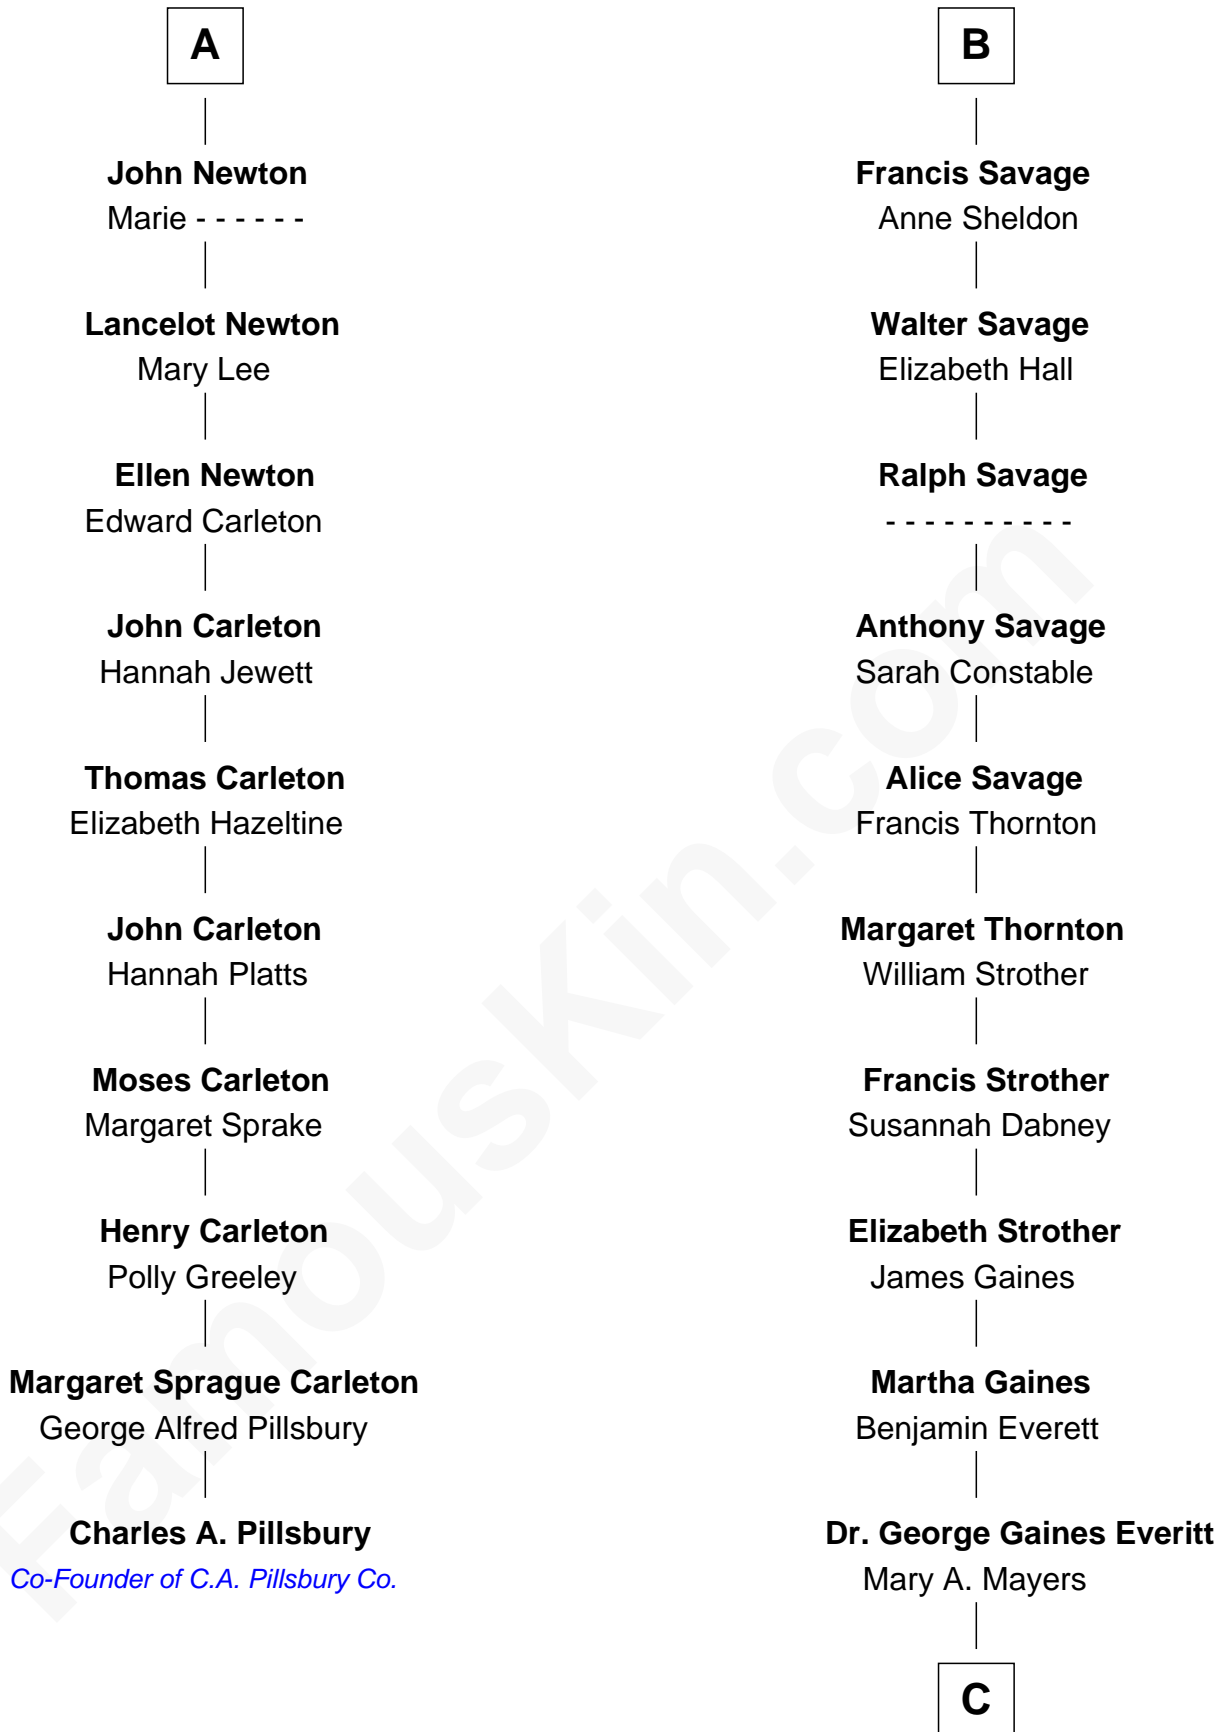

FamousKin.com Relationship Chart of

Charles A. Pillsbury

Co-Founder of C.A. Pillsbury Co.

16th cousin 4 times removed of

William H. Macy

TV and Movie Actor

Edmund Fitzalan

Alice de Warenne

C

—
Horace Benjamin Everitt

Martha Leticia Roberts

—
Mary Lois Everitt

Clement Overstreet

—
Lois Elizabeth Overstreet

William Hall Macy

—
William H. Macy