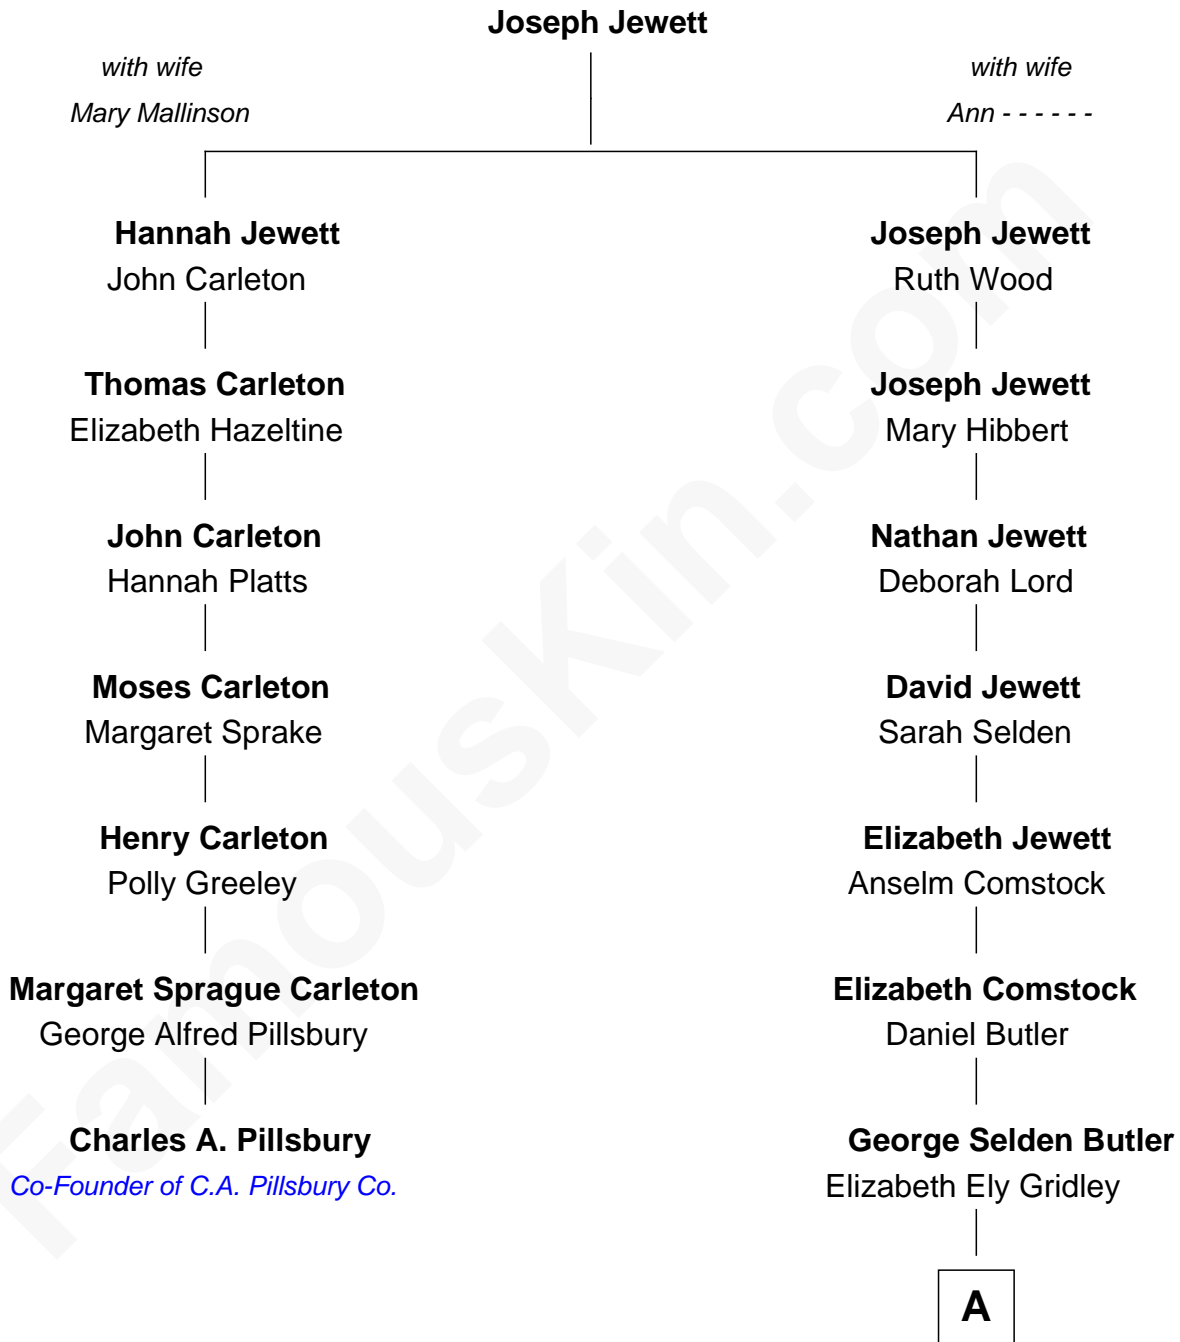

FamousKin.com Relationship Chart of

Charles A. Pillsbury

Co-Founder of C.A. Pillsbury Co.

6th cousin 4 times removed of

Gerald Ford

38th U.S. President

A

|
Amy Gridley Butler
George Manney Ayer

|
Adele Augusta Ayer
Levi Addison Gardner

|
Dorothy Ayer Gardner
Leslie Lynch King

|
Gerald Ford
38th U.S. President

FamousKin.com