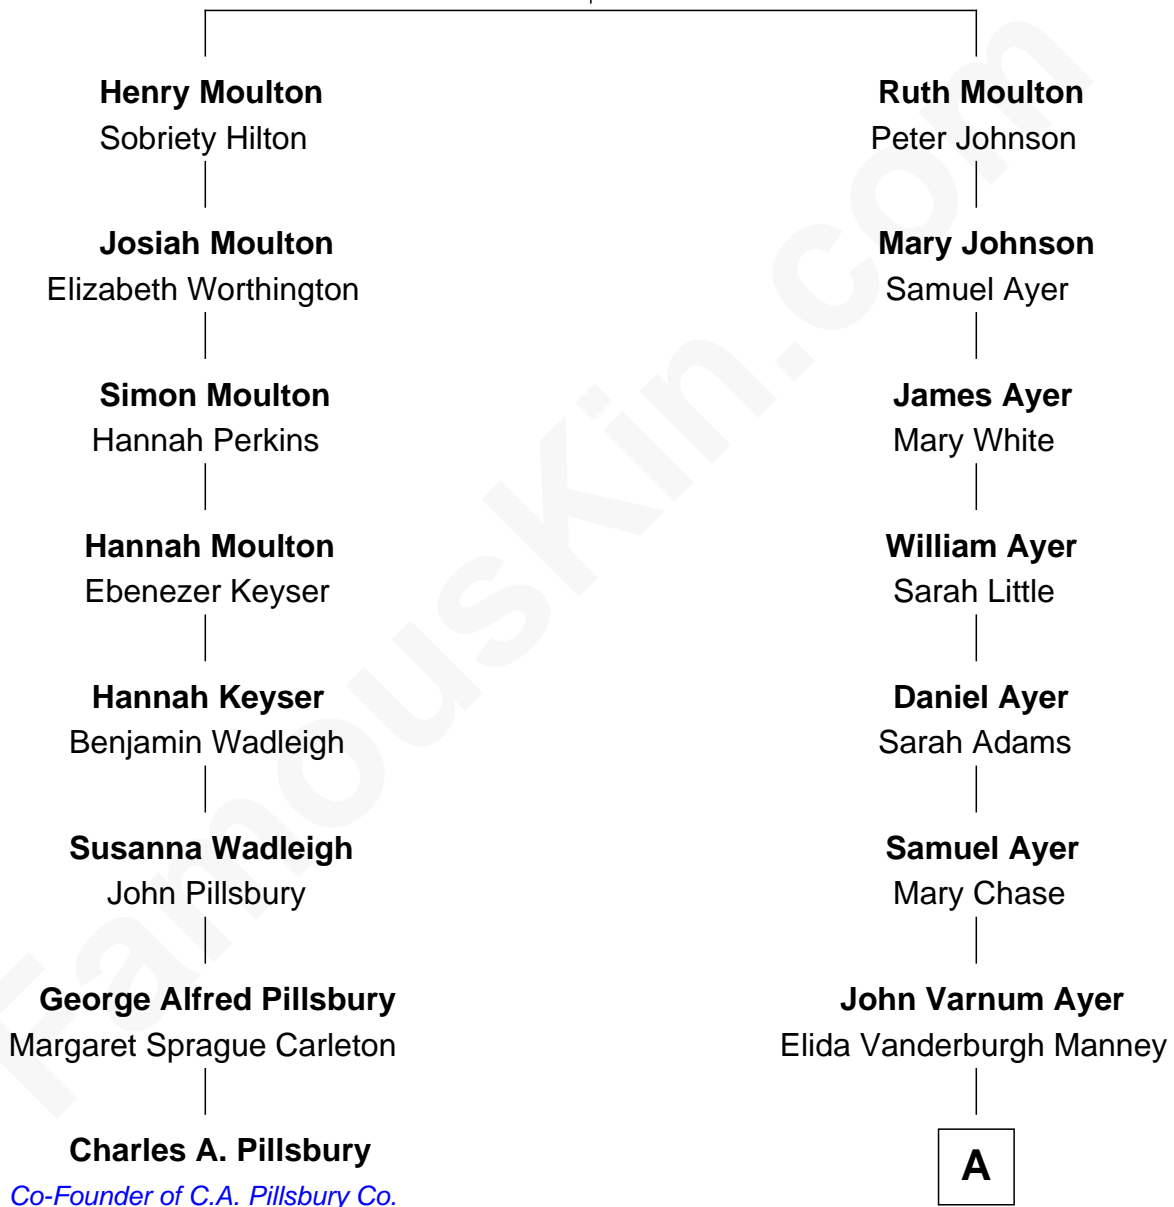

# FamousKin.com Relationship Chart of

**Charles A. Pillsbury**

*Co-Founder of C.A. Pillsbury Co.*

7th cousin 3 times removed of

**Gerald Ford**

*38th U.S. President*

**John Moulton**

Anne Greene

**A**

George Manney Ayer

Amy Gridley Butler

Adele Augusta Ayer

Levi Addison Gardner

Dorothy Ayer Gardner

Leslie Lynch King

Gerald Ford

*38th U.S. President*

FamousKin.com