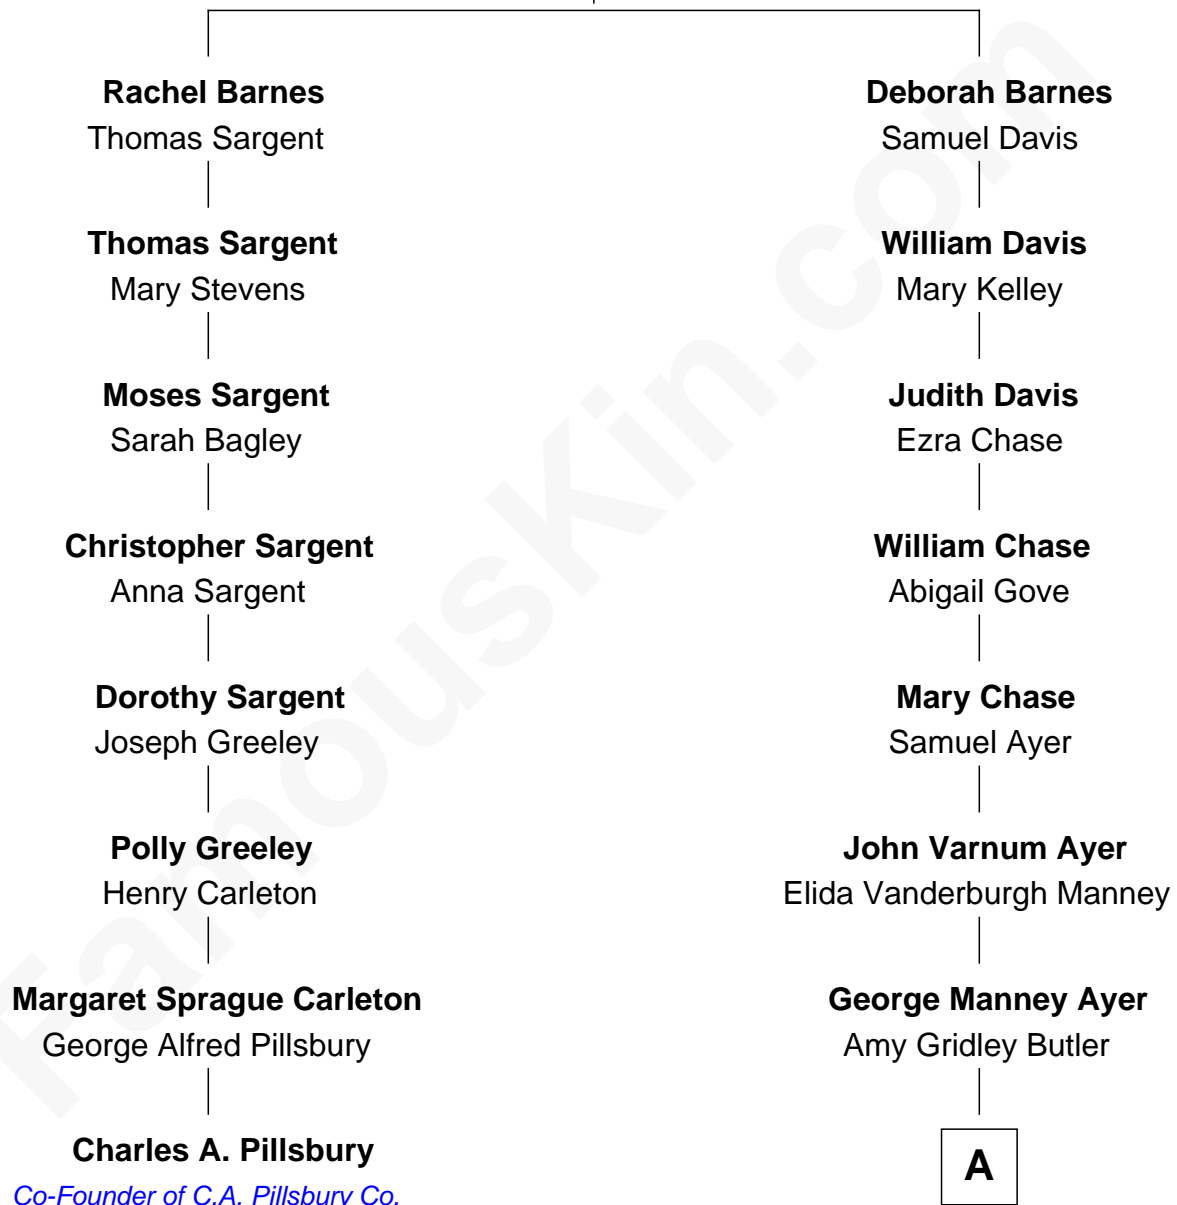

FamousKin.com

Relationship Chart of

Charles A. Pillsbury

Co-Founder of C.A. Pillsbury Co.

7th cousin 2 times removed of

Gerald Ford

38th U.S. President

William Barnes

Rachel - - - - -

A

Adele Augusta Ayer
Levi Addison Gardner

Dorothy Ayer Gardner
Leslie Lynch King

Gerald Ford
38th U.S. President

FamousKin.com