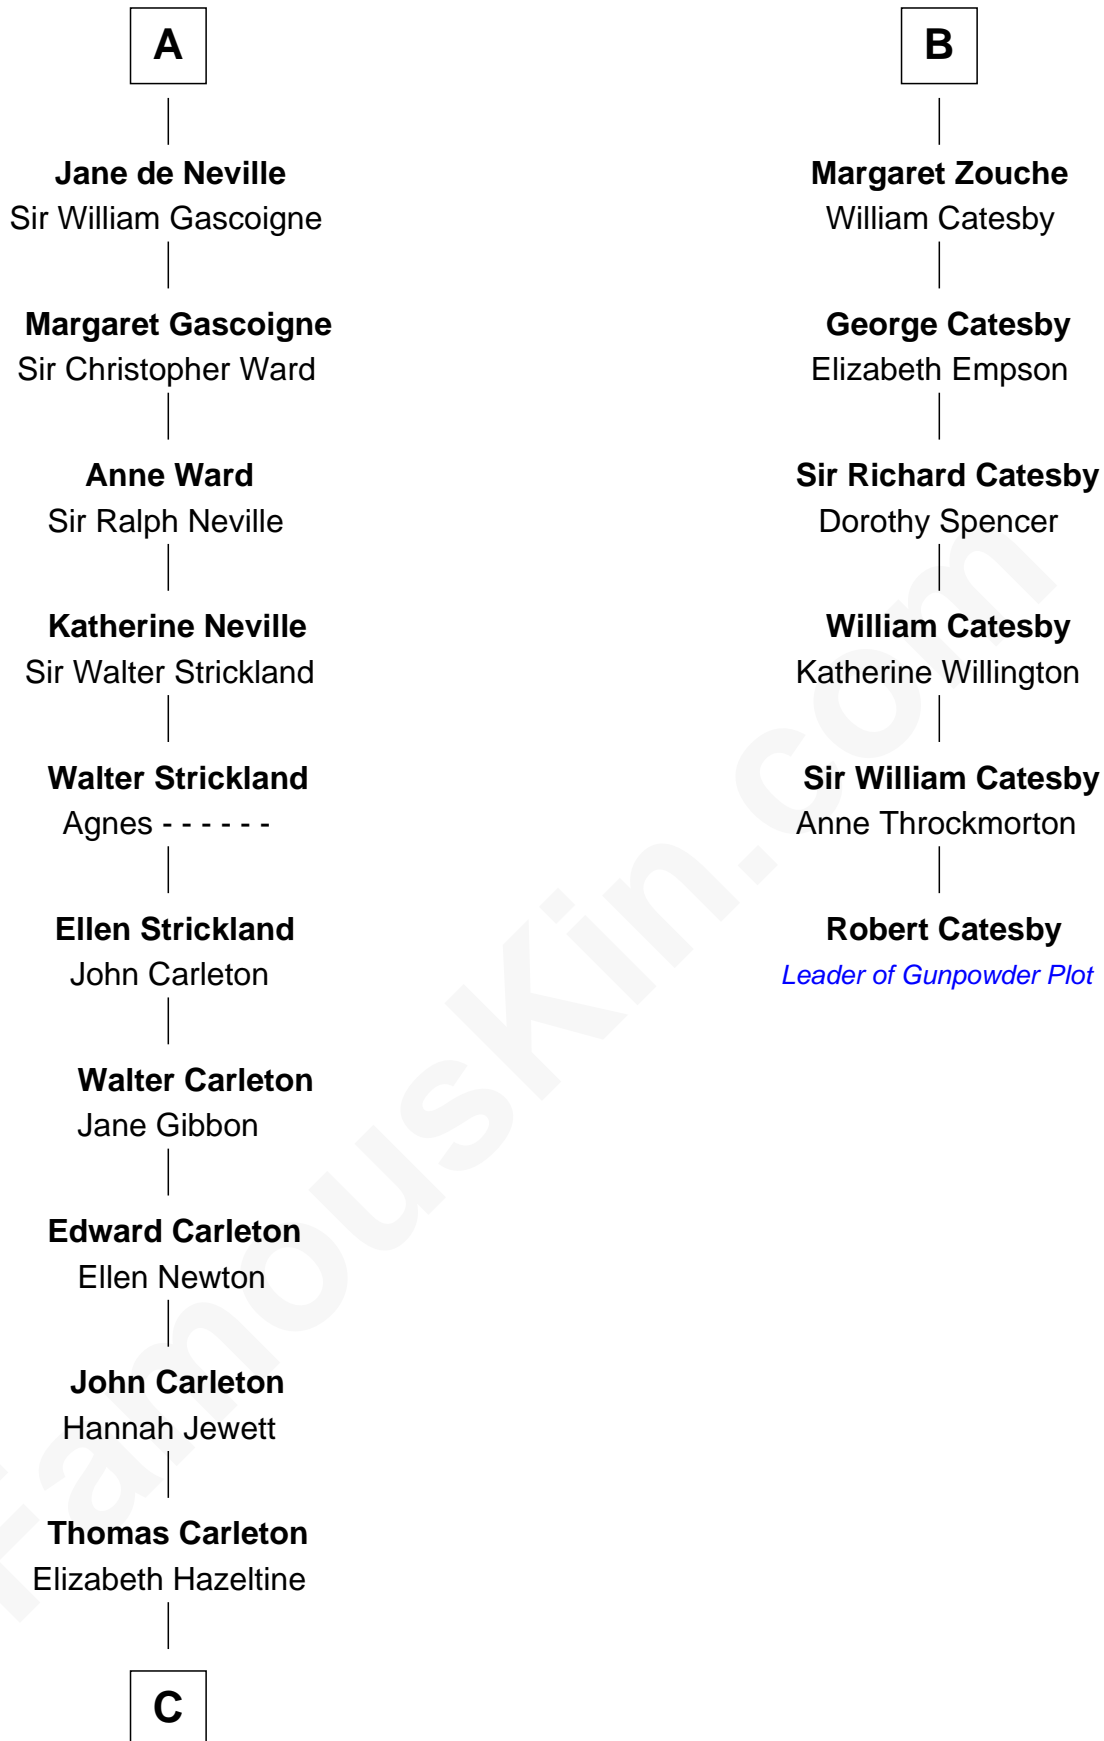

FamousKin.com

Relationship Chart of

Charles A. Pillsbury

Co-Founder of C.A. Pillsbury Co.

12th cousin 9 times removed of

Robert Catesby

Leader of Gunpowder Plot

C

C

—
John Carleton
Hannah Platts

—
Moses Carleton
Margaret Sprake

—
Henry Carleton
Polly Greeley

—
Margaret Sprague Carleton
George Alfred Pillsbury

—
Charles A. Pillsbury
Co-Founder of C.A. Pillsbury Co.

FamousKin.com