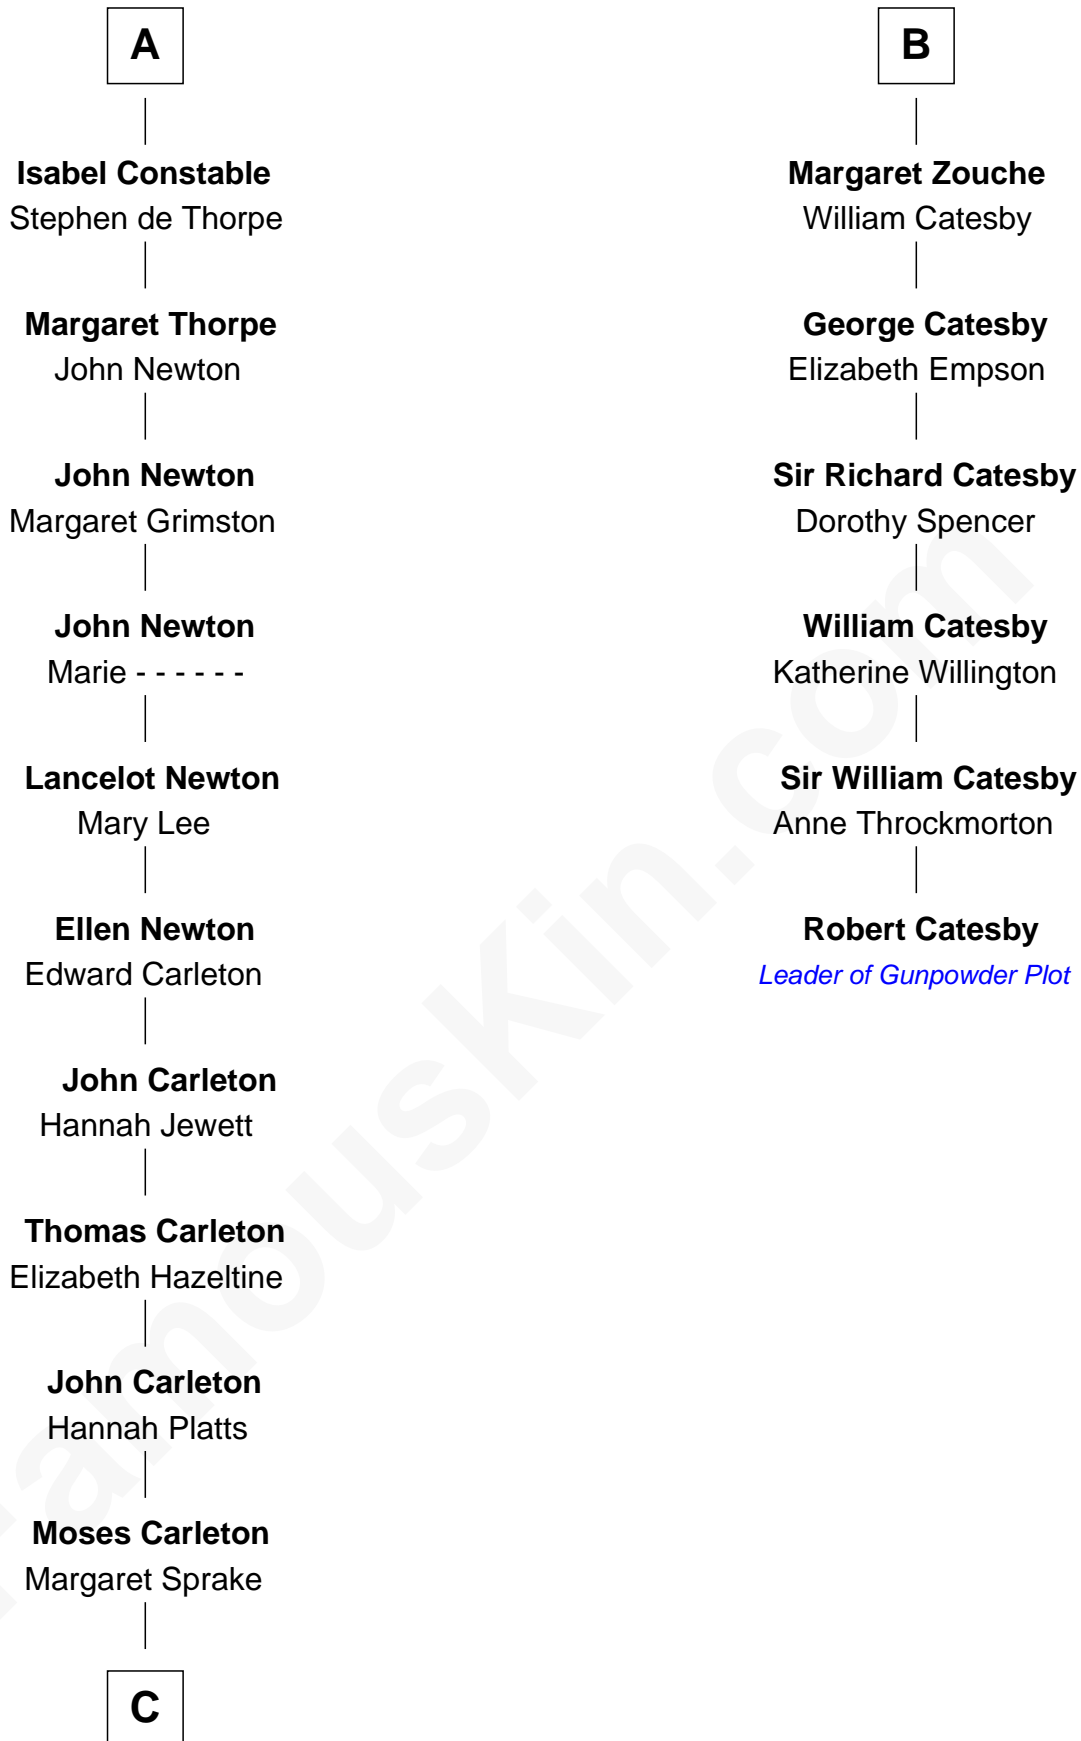

# FamousKin.com Relationship Chart of

**Charles A. Pillsbury**

*Co-Founder of C.A. Pillsbury Co.*

12th cousin 7 times removed of

**Robert Catesby**

*Leader of Gunpowder Plot*

**Sir William de Ros**

Lucy FitzPiers

**Sir William de Ros**  
Eustache Fitz Ralph

**Ivetta de Ros**  
Sir Geoffrey le Scrope

**Henry Scrope**  
Joan - - - - -

**Joan Scrope**  
Henry Fitzhugh

**Henry FitzHugh**  
Elizabeth Grey

**Sir William FitzHugh**  
Margery Willoughby

**Lora FitzHugh**  
Sir John Constable

**A**

**Sir Robert de Ros**  
Isabel de Aubeney

**William de Ros**  
Maude de Vaux

**Sir William de Ros**  
Margery de Badlesmere

**Elizabeth de Roos**  
Sir William la Zouche

**Sir William la Zouche**  
Agnes Greene

**Sir William la Zouche**  
Elizabeth - - - - -

**William Zouche**  
Elizabeth St. John

**B**

**C**

Henry Carleton

Polly Greeley

Margaret Sprague Carleton