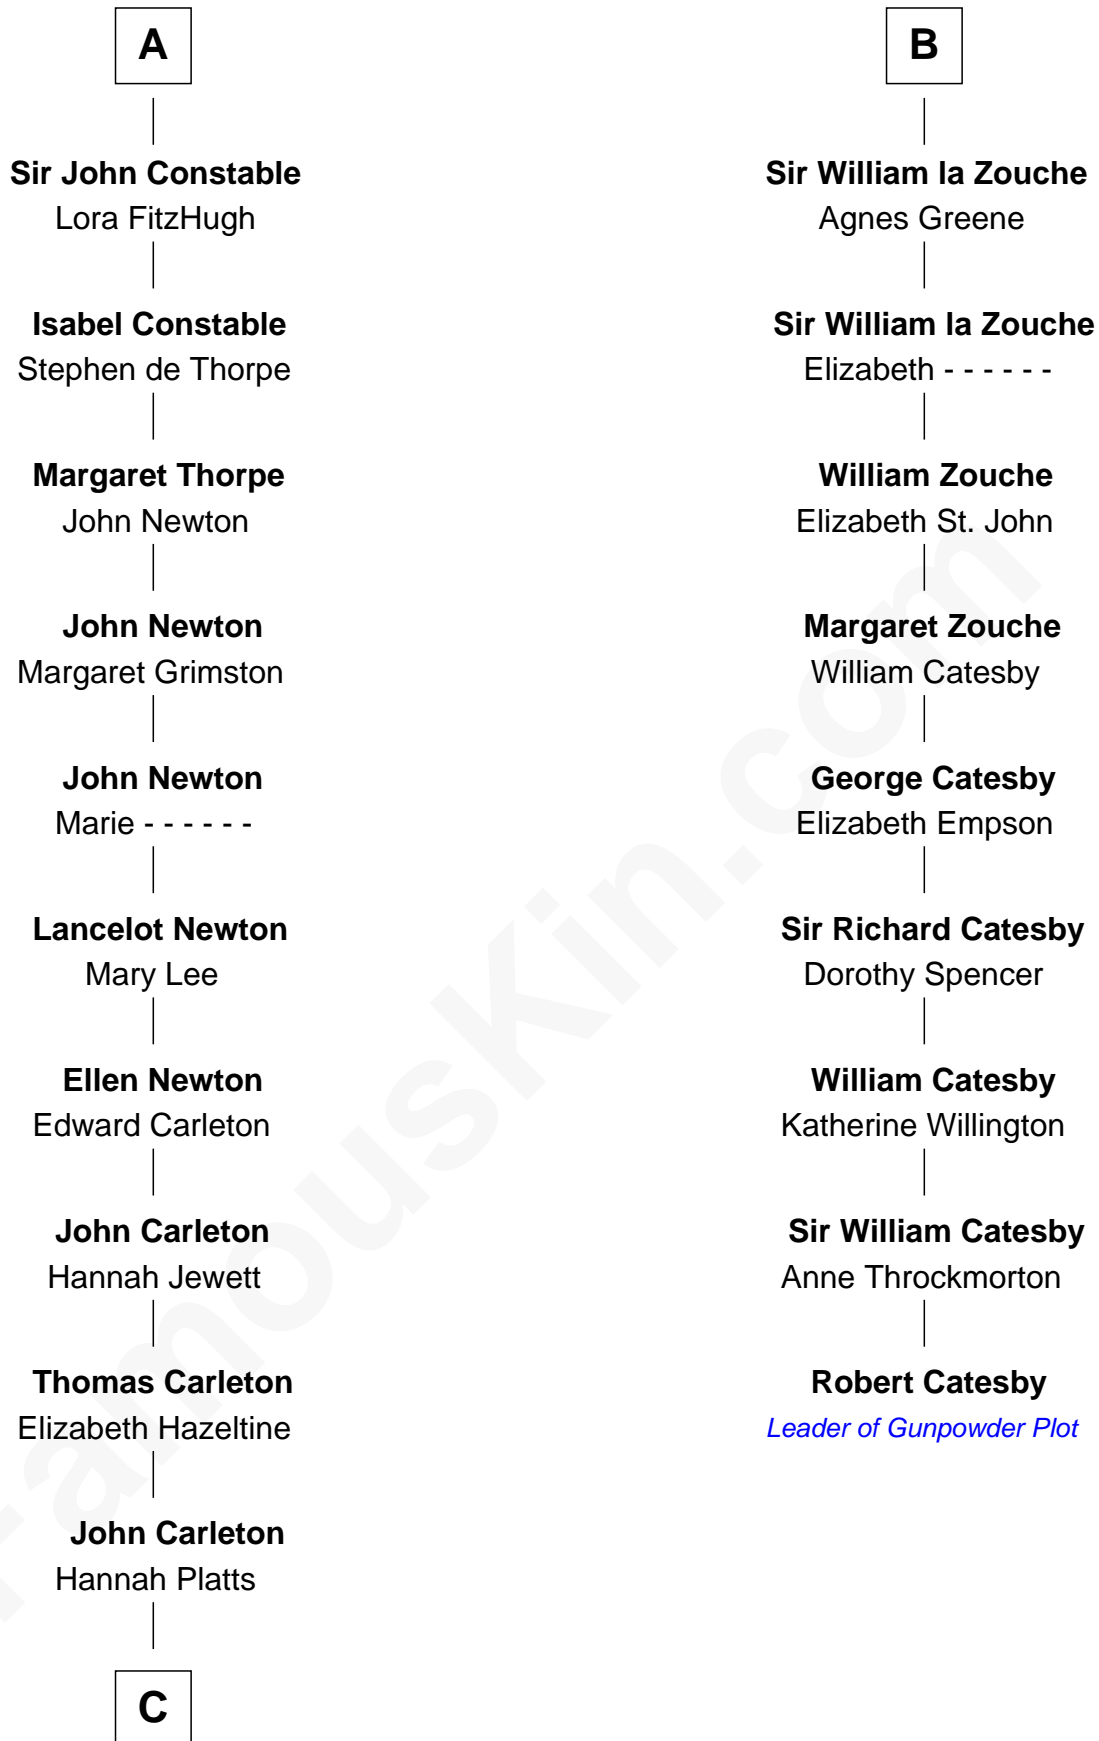

## Relationship Chart of

### Charles A. Pillsbury

Co-Founder of C.A. Pillsbury Co.

15th cousin 5 times removed of

**Robert Catesby**

Leader of Gunpowder Plot

**Saher de Quincy**  
Margaret de Beaumont

**C**

—  
**Moses Carleton**  
Margaret Sprake