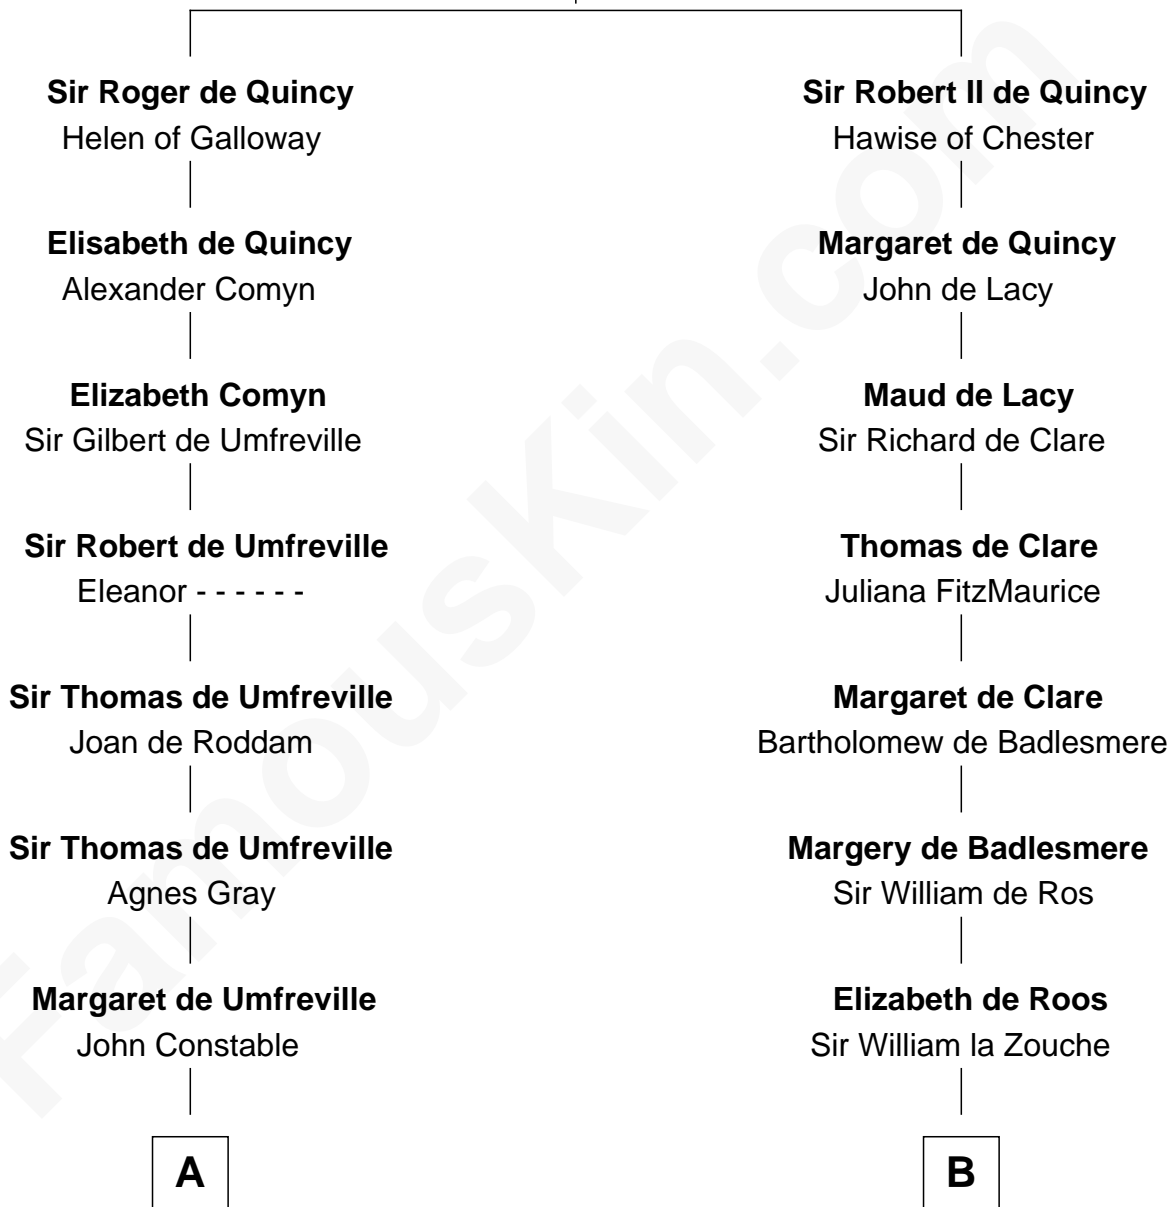

## Relationship Chart of

### Charles A. Pillsbury

Co-Founder of C.A. Pillsbury Co.

15th cousin 5 times removed of

**Robert Catesby**

Leader of Gunpowder Plot

**Saher de Quincy**  
Margaret de Beaumont

**C**

—  
**Moses Carleton**  
Margaret Sprake