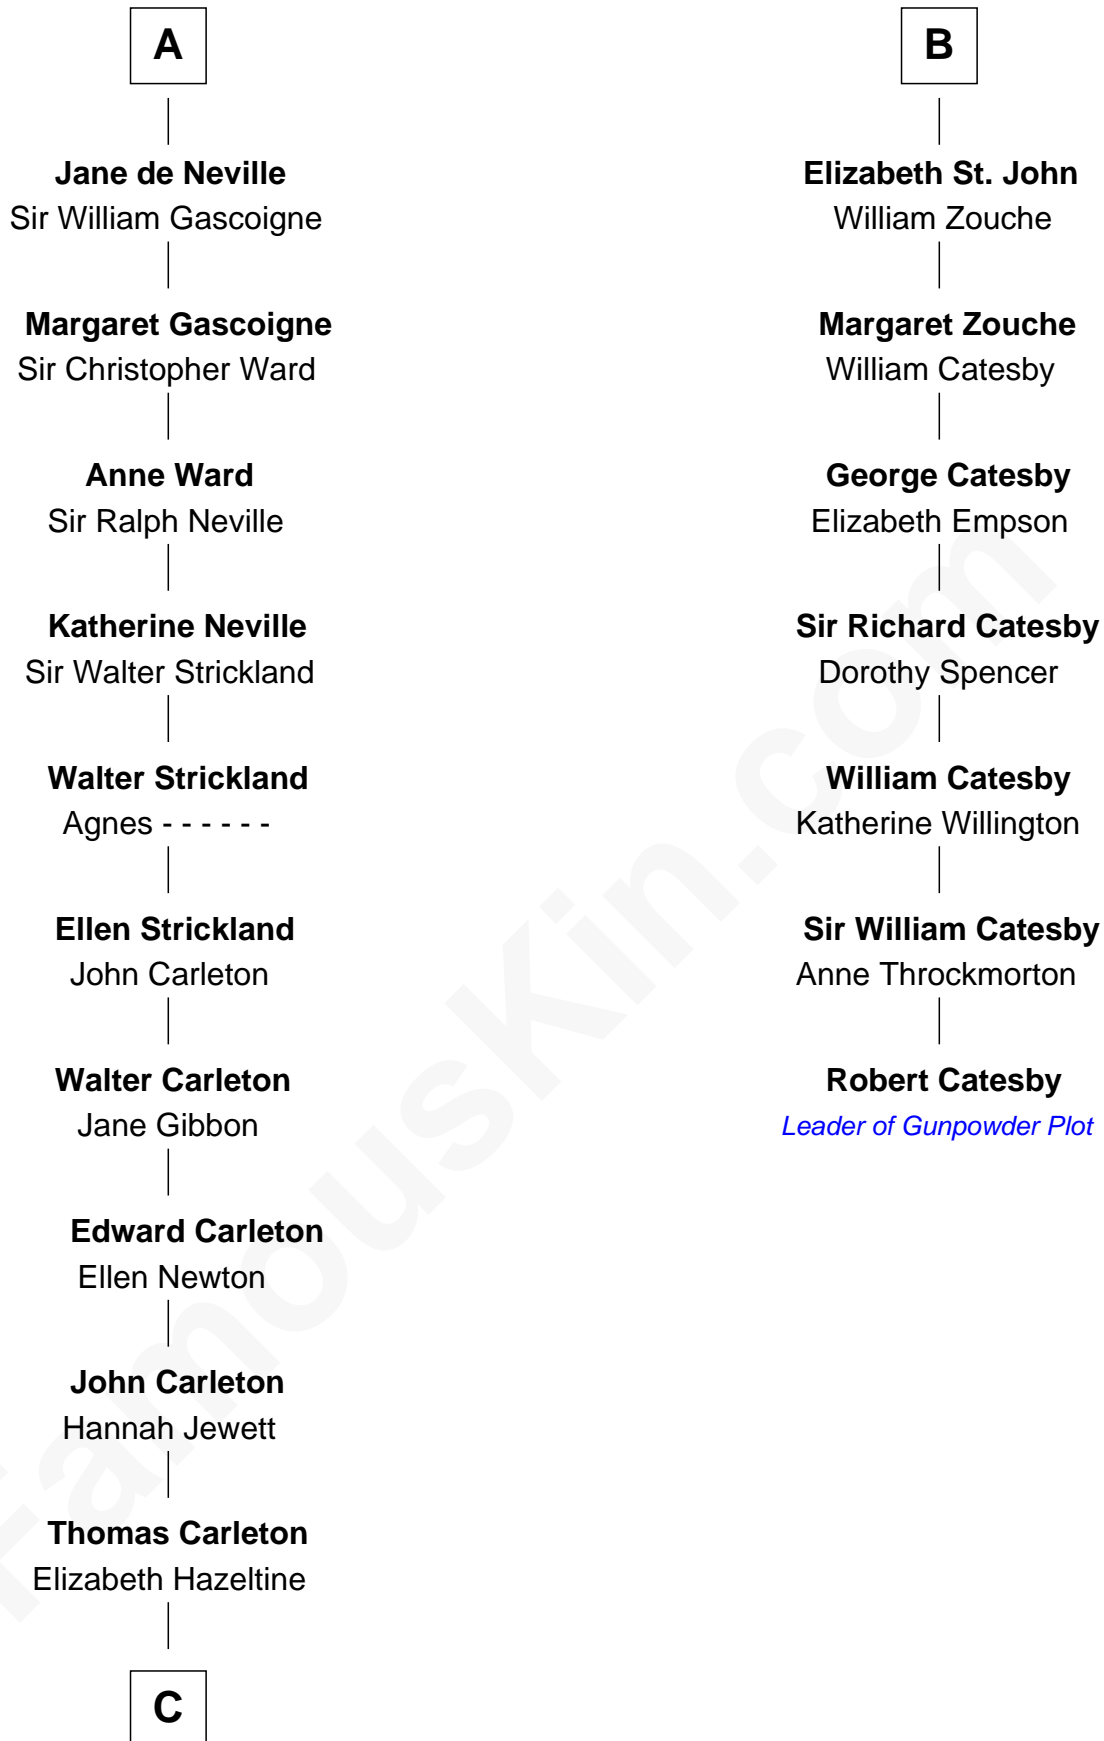

# FamousKin.com Relationship Chart of

**Charles A. Pillsbury**

*Co-Founder of C.A. Pillsbury Co.*

13th cousin 8 times removed of

**Robert Catesby**

*Leader of Gunpowder Plot*

**Sir William de Beauchamp**

Isabel Mauduit

**C**

—  
**John Carleton**  
Hannah Platts

—  
**Moses Carleton**  
Margaret Sprake

—  
**Henry Carleton**  
Polly Greeley

—  
**Margaret Sprague Carleton**  
George Alfred Pillsbury

—  
**Charles A. Pillsbury**  
*Co-Founder of C.A. Pillsbury Co.*