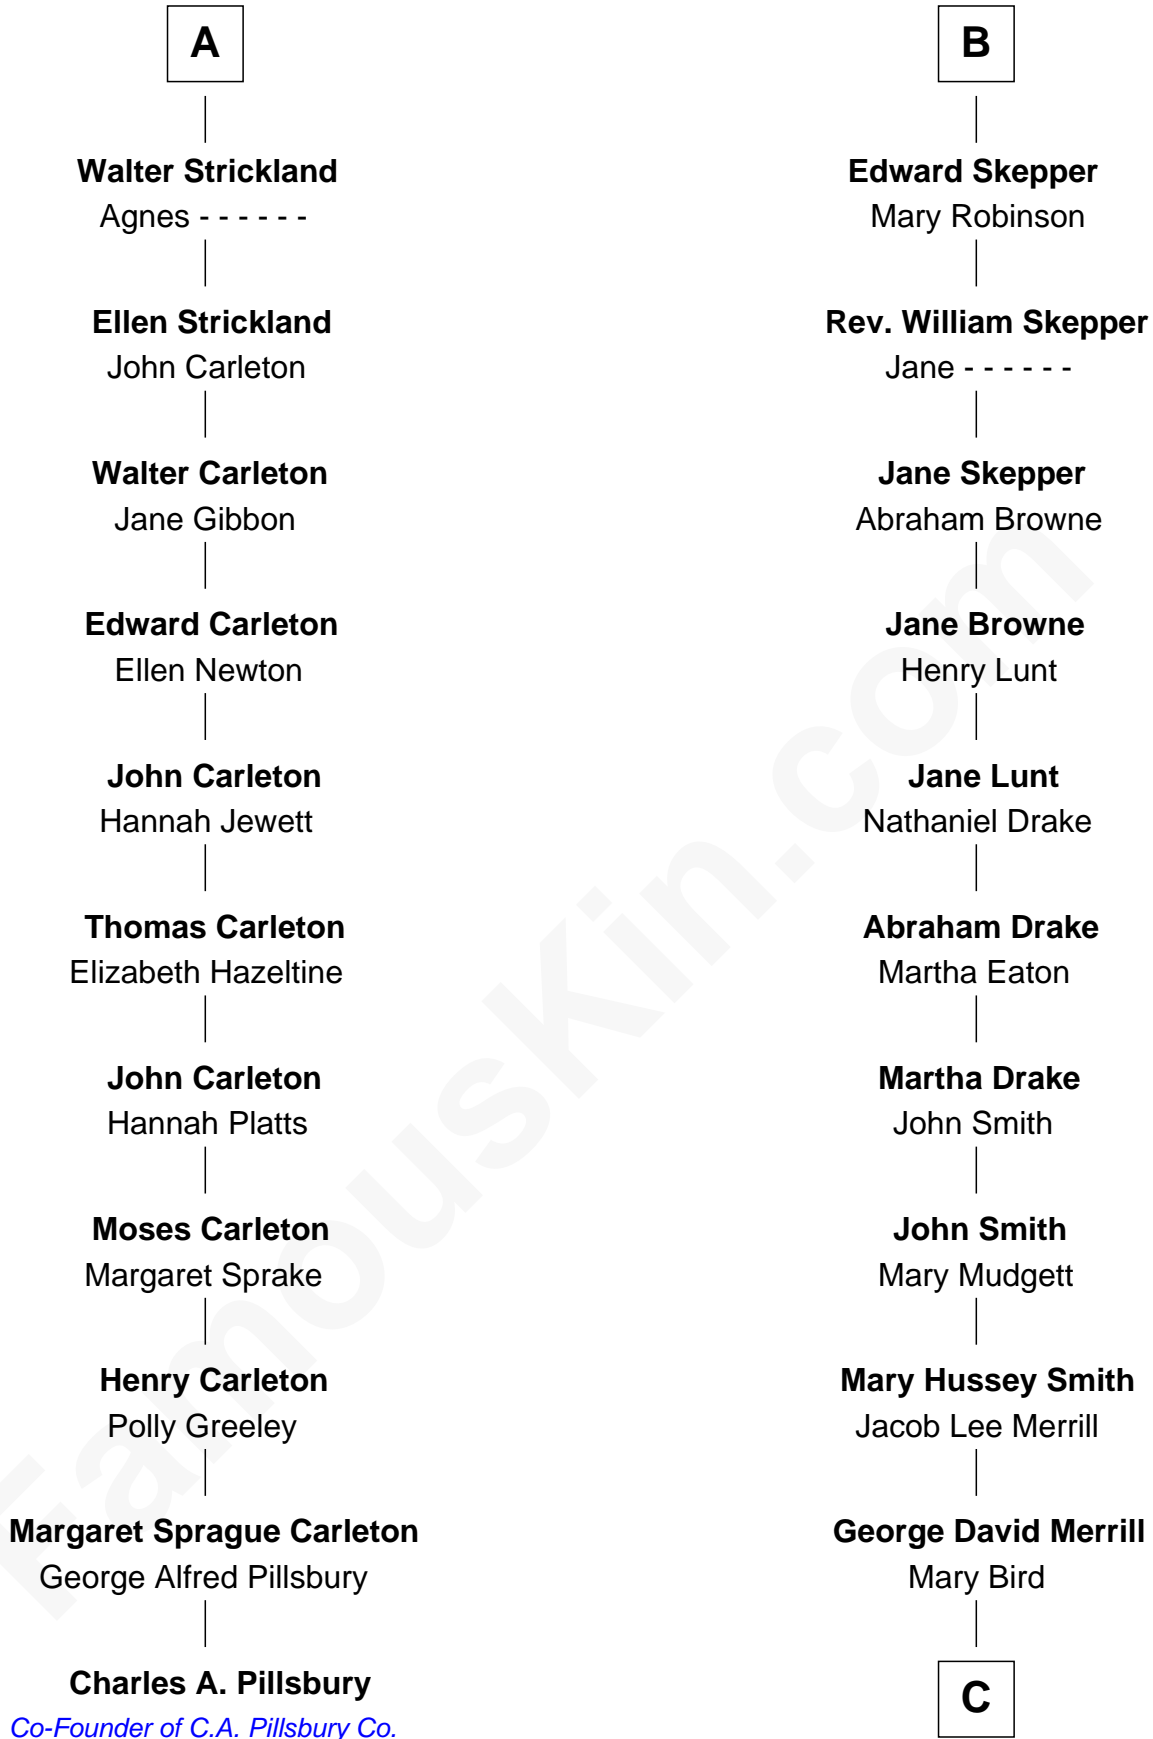

FamousKin.com

Relationship Chart of

Charles A. Pillsbury

Co-Founder of C.A. Pillsbury Co.

17th cousin 3 times removed of

Meghan Markle

Duchess of Sussex, TV Actress

C

Gertrude May Merrill

Fred George Sanders

Doris Mary Rita Sanders

Gordon Arnold Markle

Thomas Wayne Markle

Doria Loyce Ragland

Meghan Markle

Duchess of Sussex, TV Actress