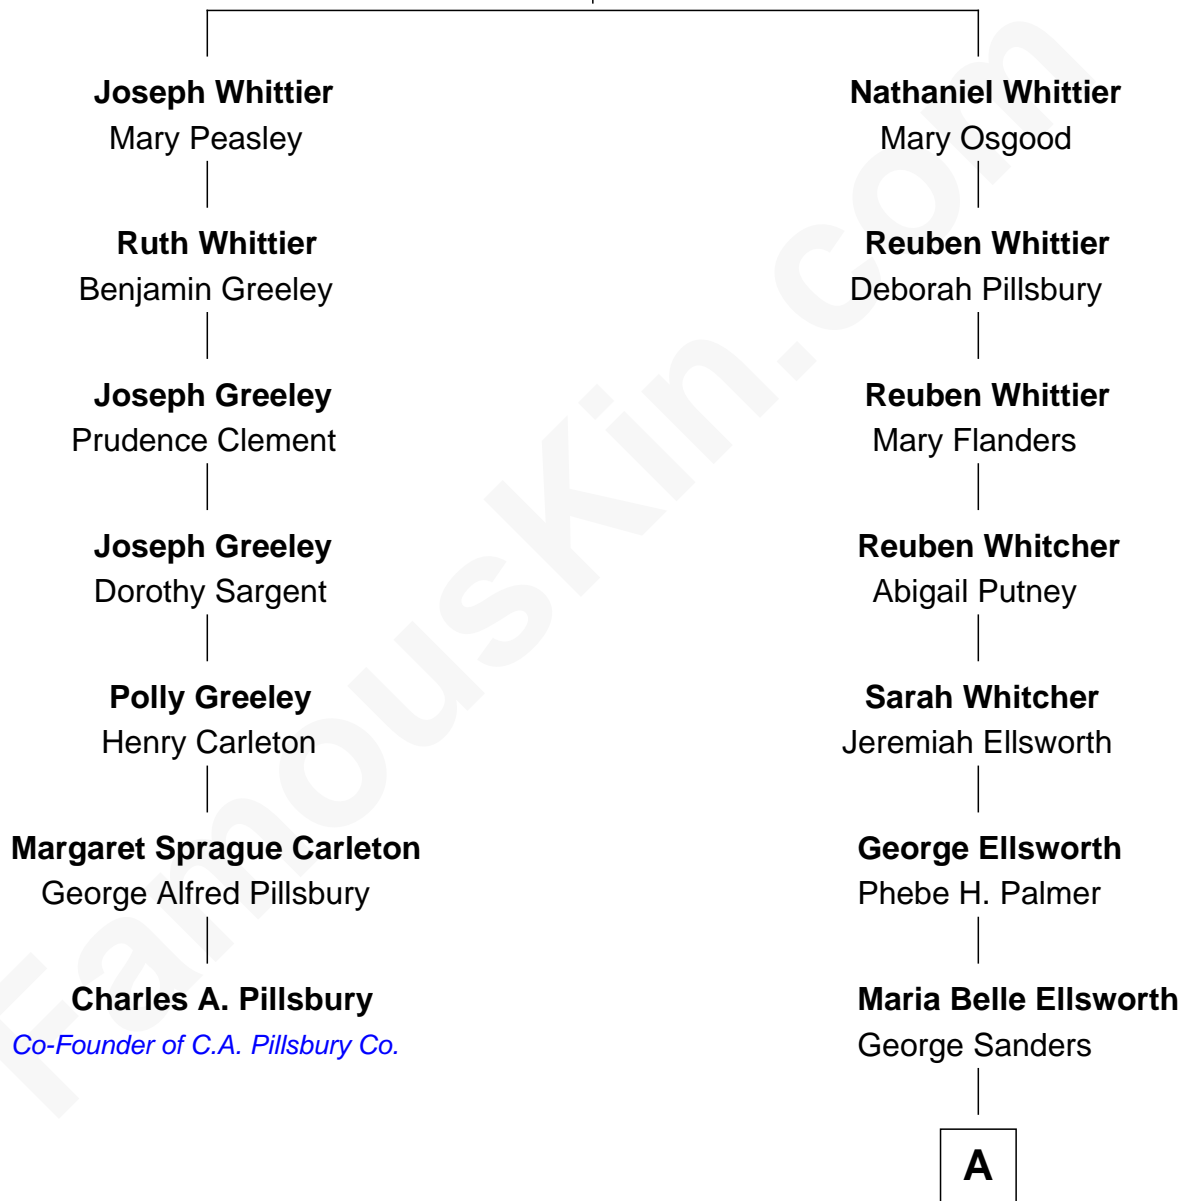

## Relationship Chart of

### Charles A. Pillsbury

*Co-Founder of C.A. Pillsbury Co.*

6th cousin 4 times removed of

**Meghan Markle**

*Duchess of Sussex, TV Actress*

**Thomas Whittier**

Ruth Green

**A**

**Fred George Sanders**

Gertrude May Merrill

**Doris Mary Rita Sanders**

Gordon Arnold Markle

**Thomas Wayne Markle**

Doria Loyce Ragland

**Meghan Markle**

*Duchess of Sussex, TV Actress*