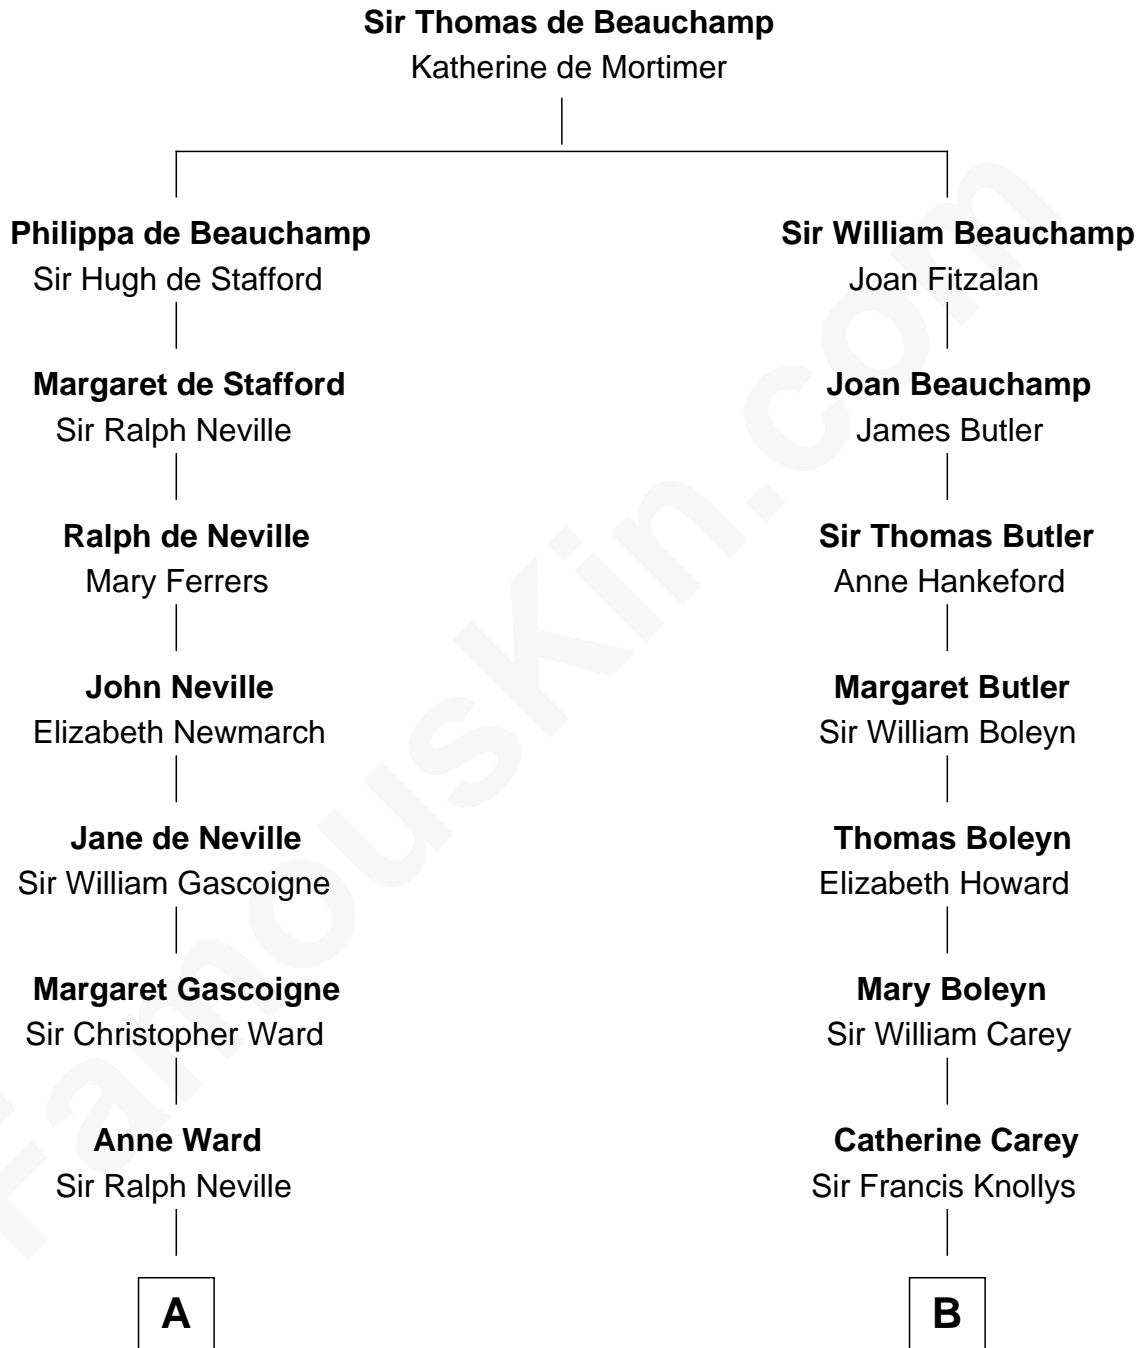

FamousKin.com

Relationship Chart of

Charles A. Pillsbury

Co-Founder of C.A. Pillsbury Co.

18th cousin 3 times removed of

John Cena

Movie Actor and WWE Pro Wrestler

C

Margaret Sprague Carleton

George Alfred Pillsbury

Charles A. Pillsbury

Co-Founder of C.A. Pillsbury Co.

D

Charles H. Nichols

Martha Emma Dix

Charles Nichols