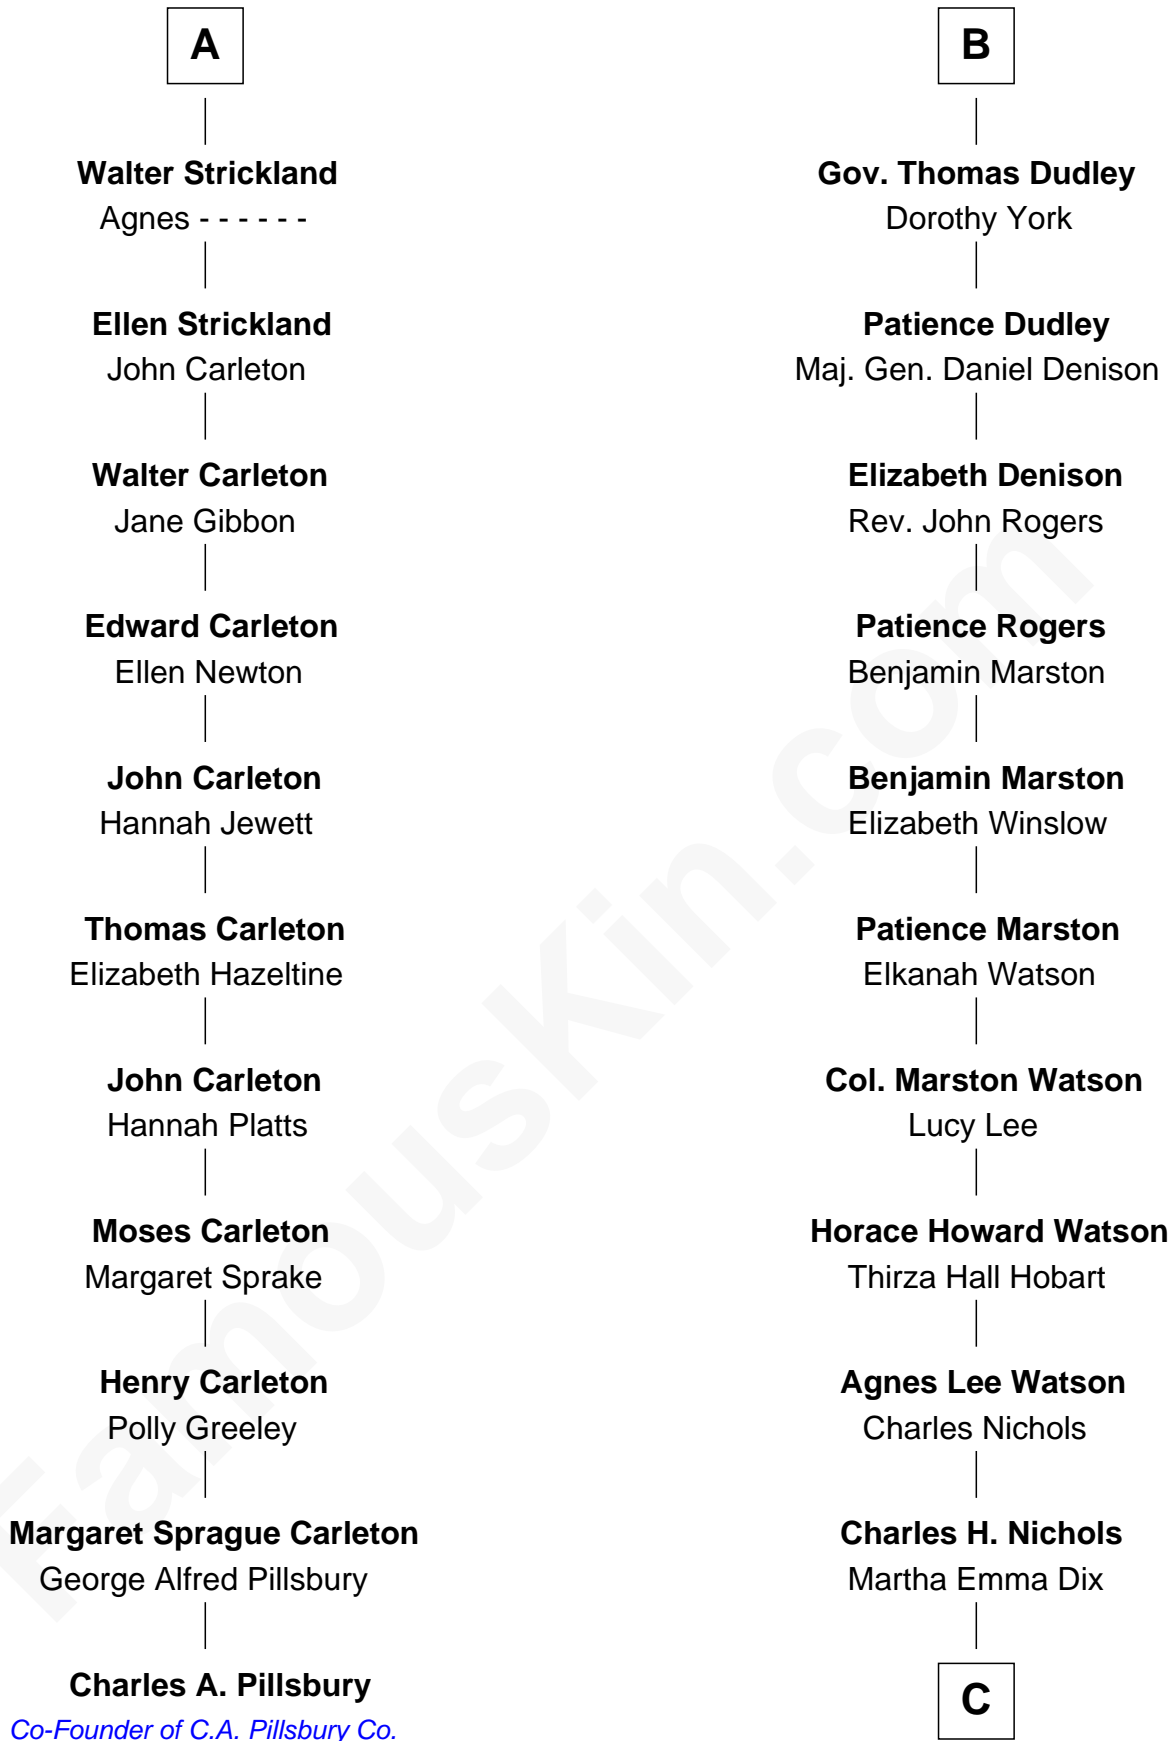

# FamousKin.com Relationship Chart of

**Charles A. Pillsbury**

*Co-Founder of C.A. Pillsbury Co.*

**17th cousin 3 times removed of**

**John Cena**

*Movie Actor and WWE Pro Wrestler*

**C**

**Charles Nichols**  
Julia Ellen Skelton

**Natalie Nichols**  
Ulysses John Lupien

**Carol Frances Lupien**  
John Joseph Cena

**John Cena**  
*Actor and Pro Wrestler*