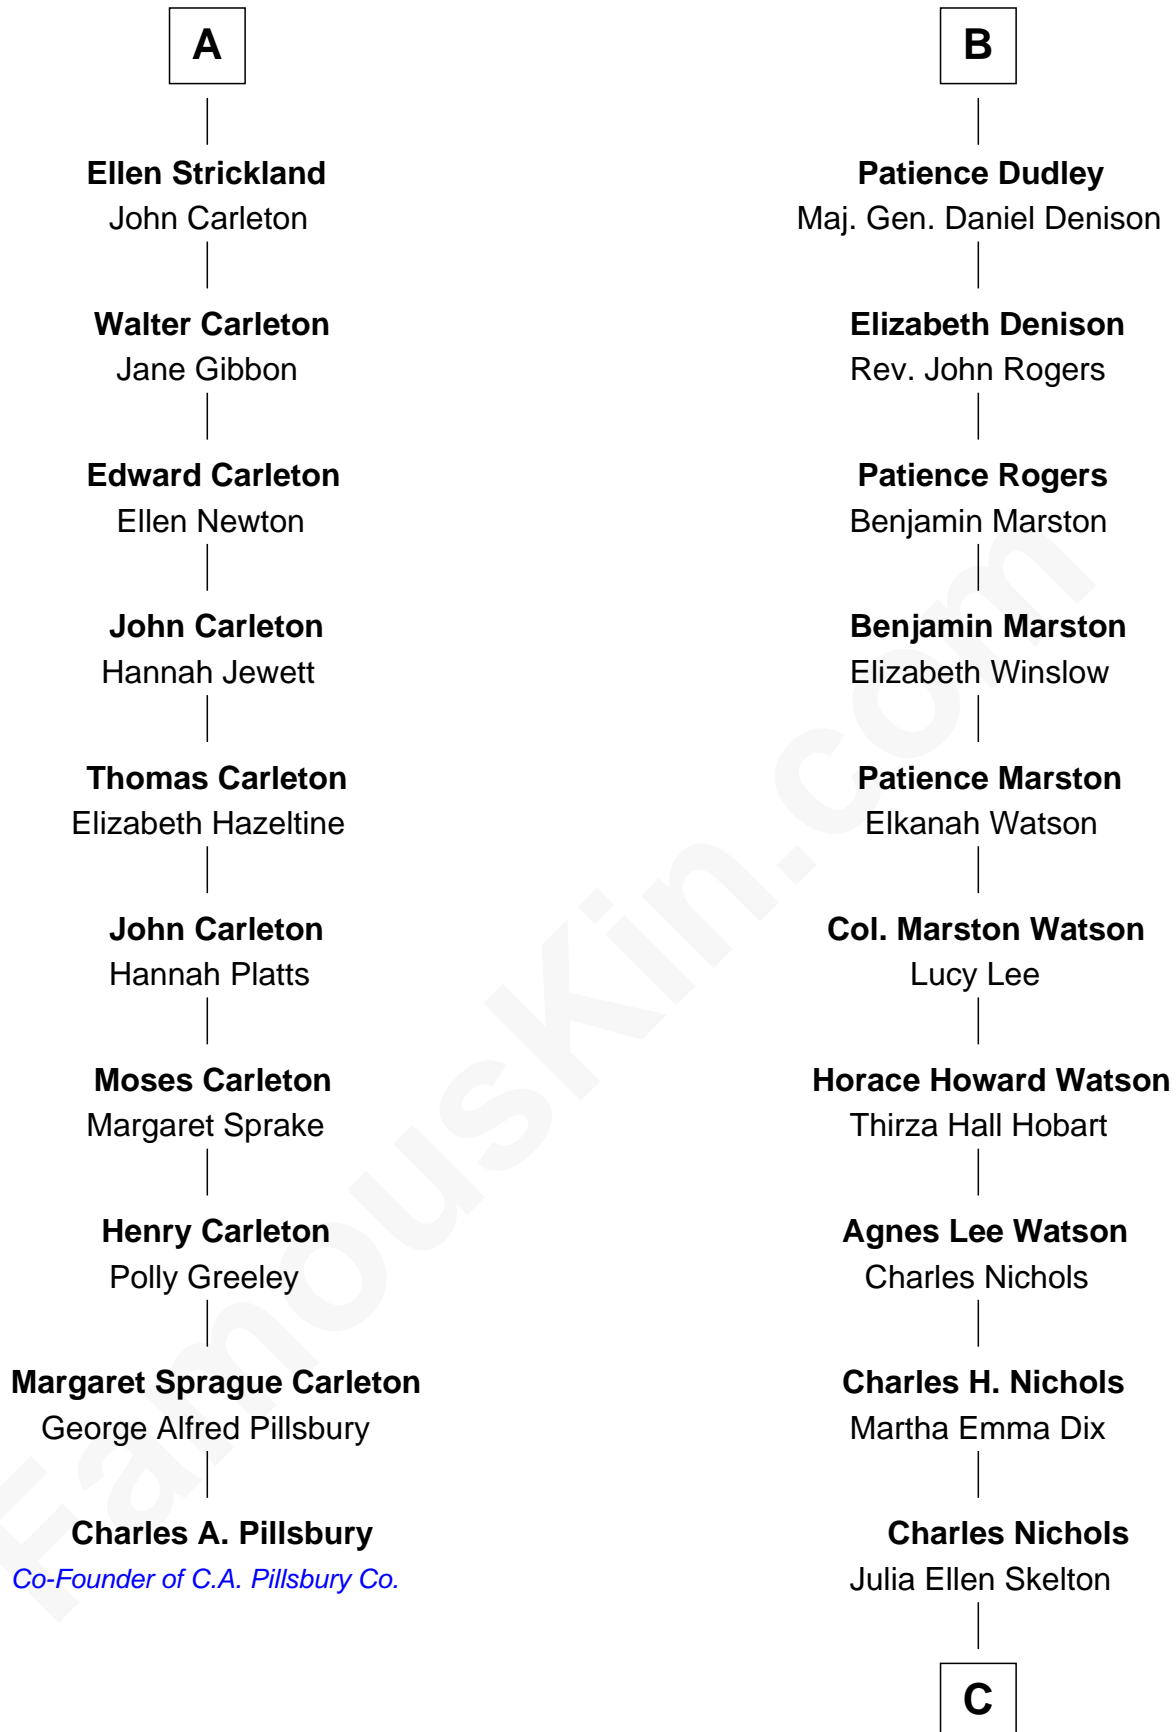

FamousKin.com Relationship Chart of

Charles A. Pillsbury

Co-Founder of C.A. Pillsbury Co.

16th cousin 3 times removed of

John Cena

Movie Actor and WWE Pro Wrestler

C

Natalie Nichols