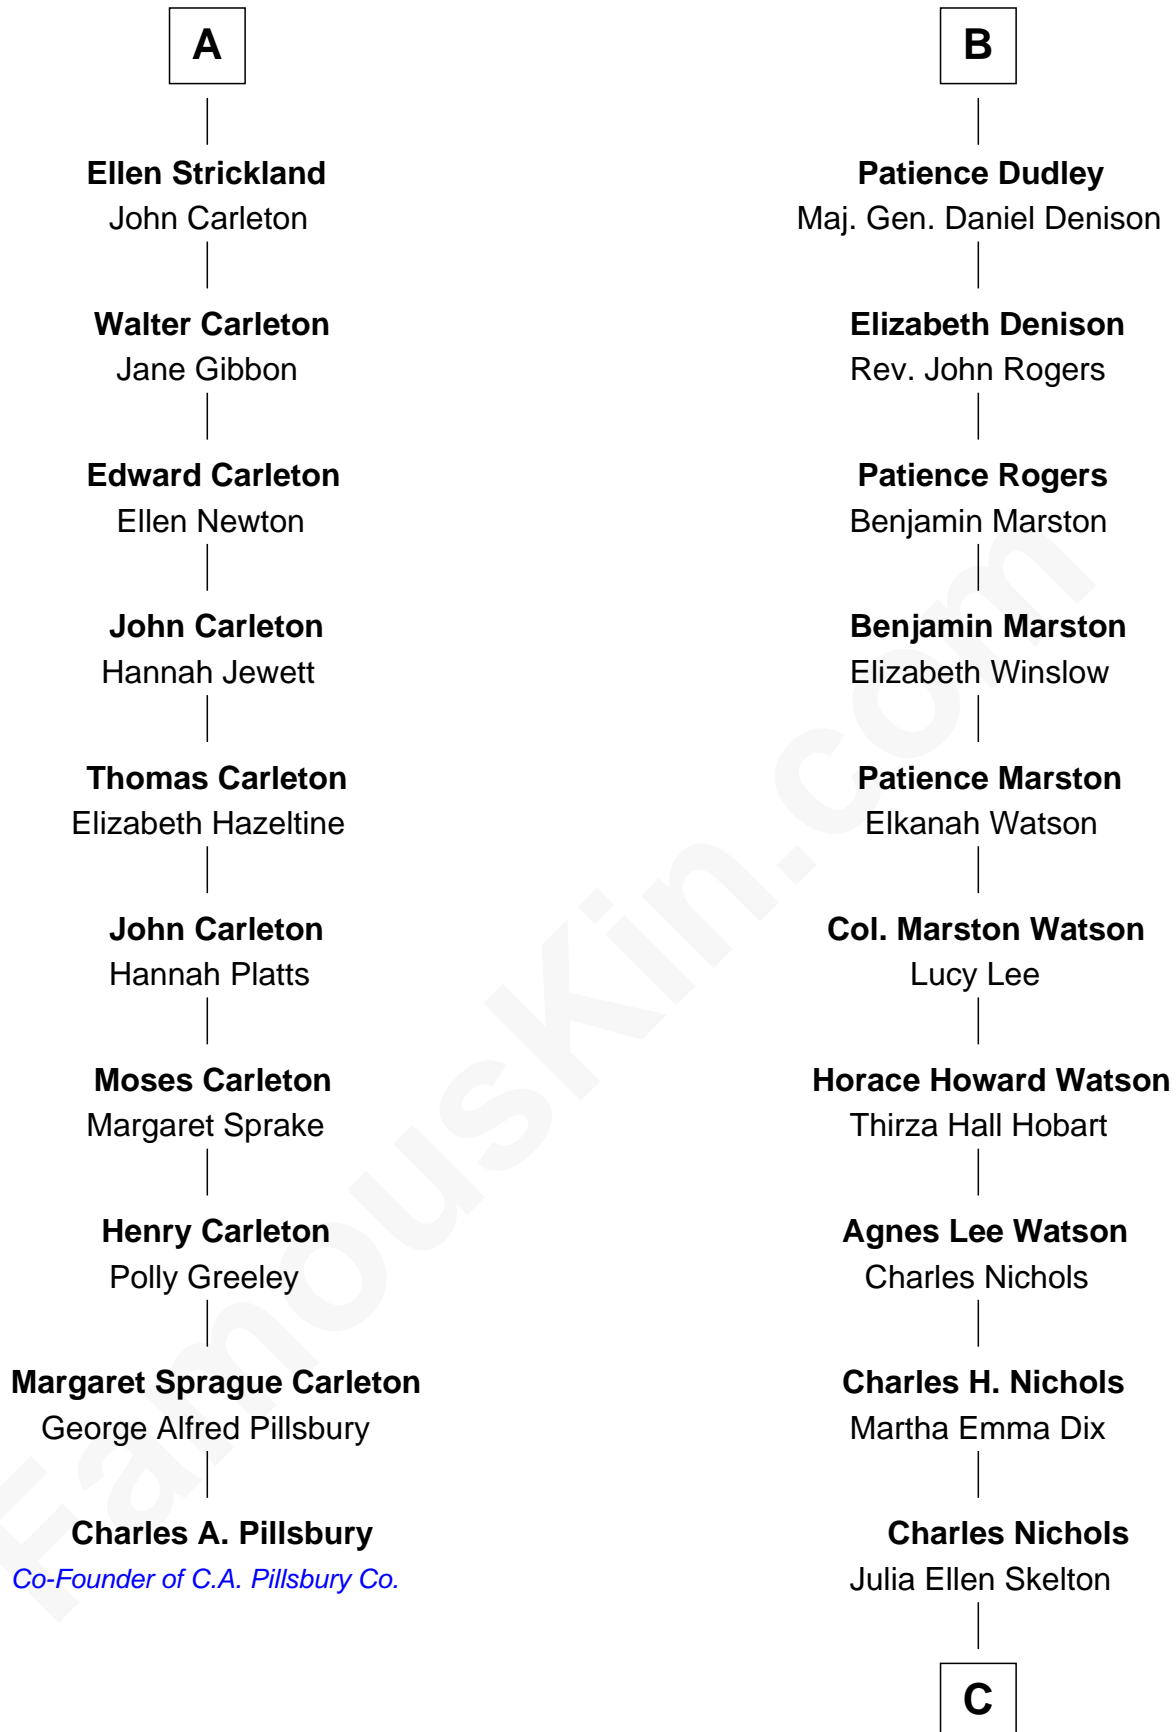

# FamousKin.com Relationship Chart of

**Charles A. Pillsbury**

*Co-Founder of C.A. Pillsbury Co.*

**16th cousin 3 times removed of**

**John Cena**

*Movie Actor and WWE Pro Wrestler*

**C**

**Natalie Nichols**