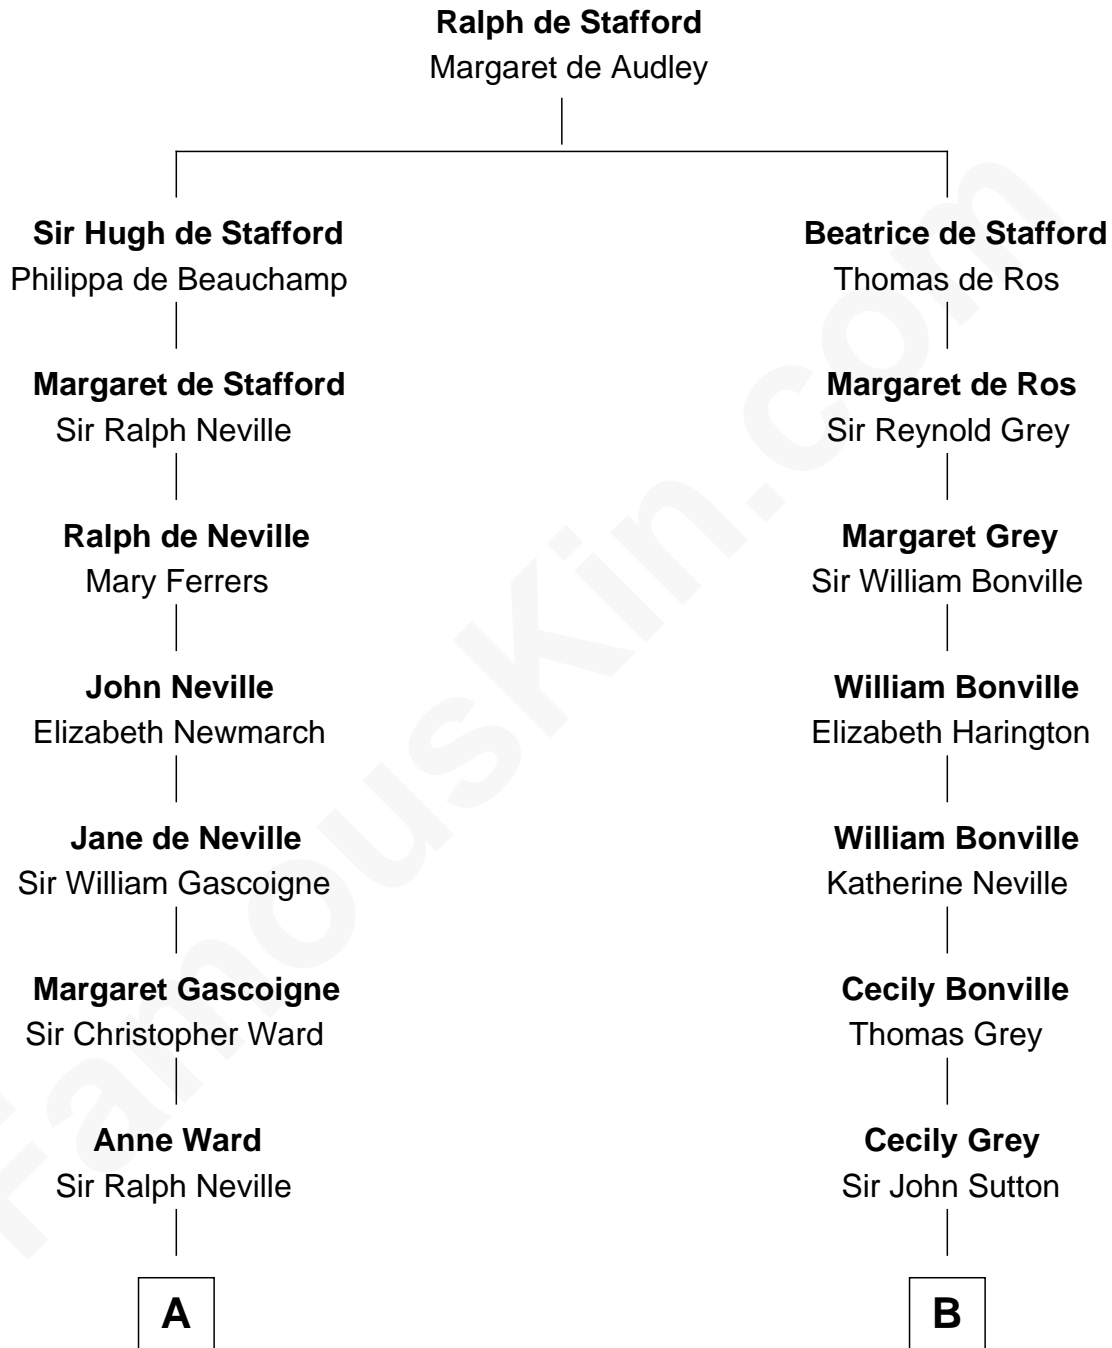

FamousKin.com Relationship Chart of

Charles A. Pillsbury

Co-Founder of C.A. Pillsbury Co.

18th cousin 2 times removed of

J. K. Simmons

TV and Movie Actor

C

Margaret Sprague Carleton