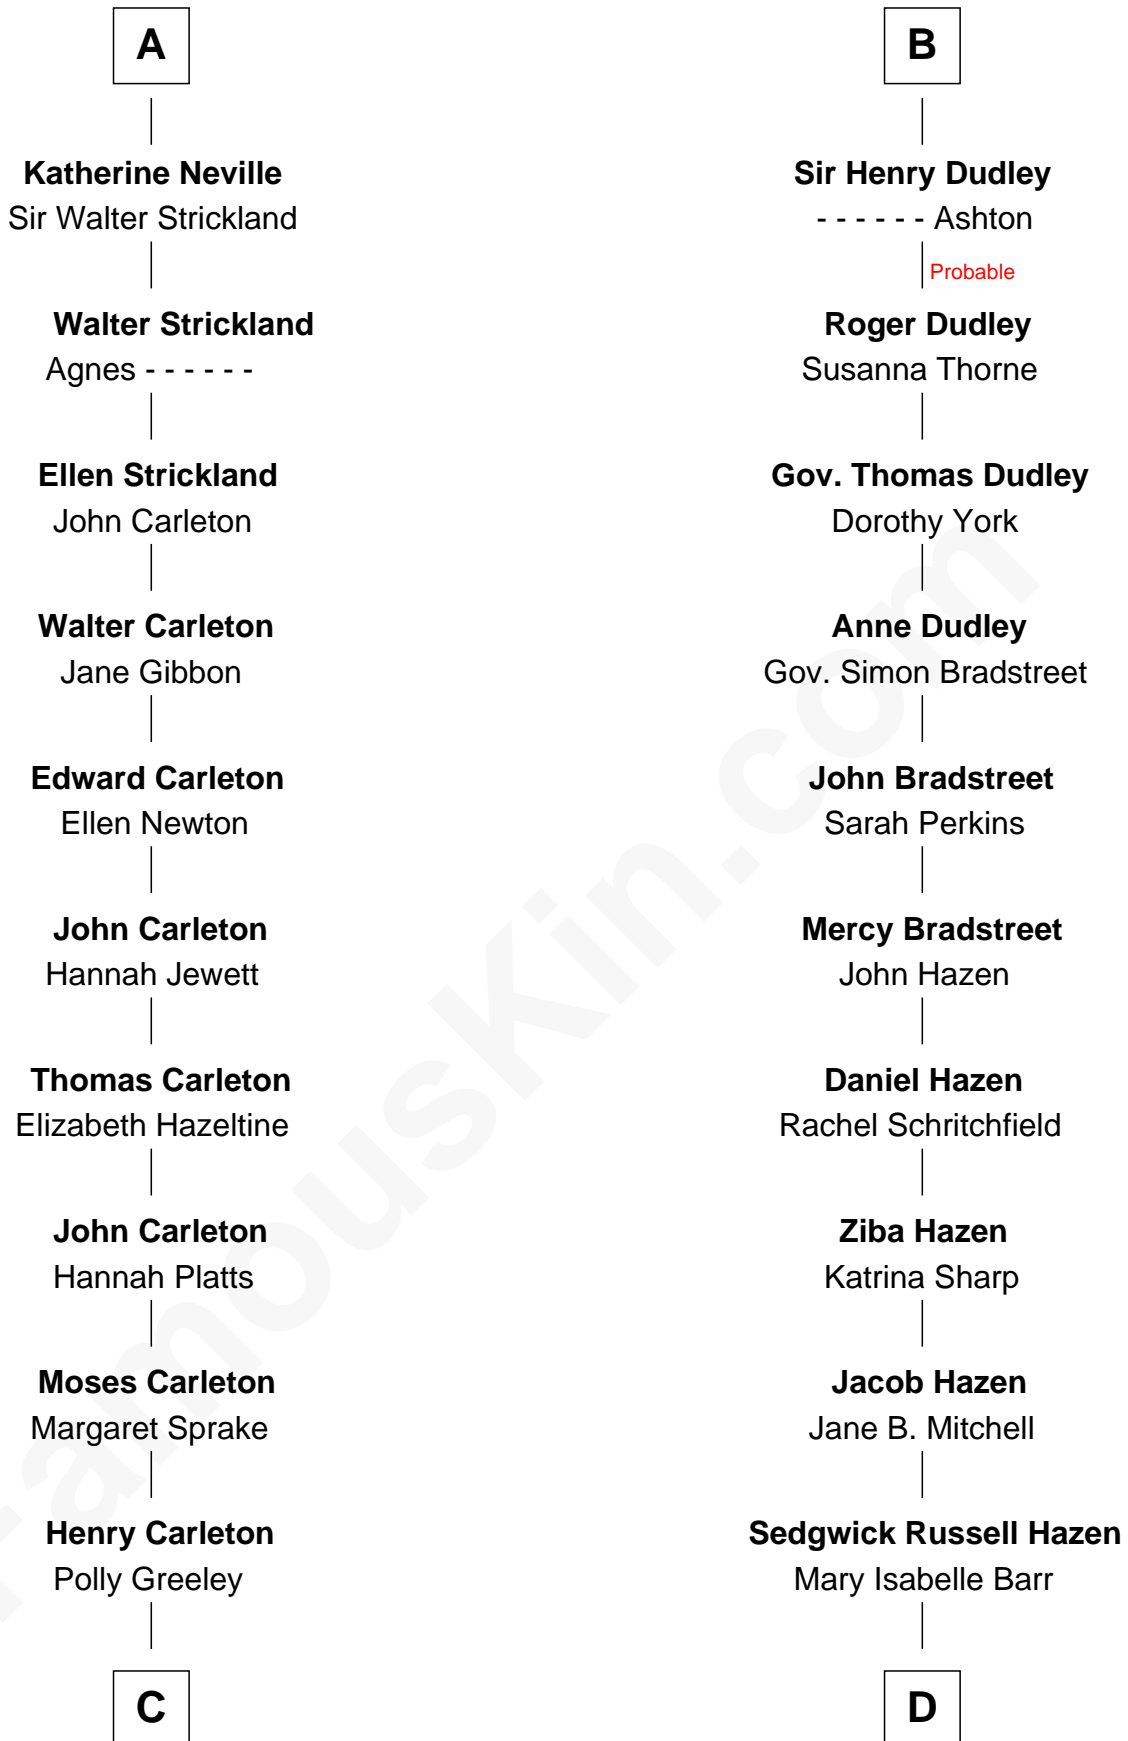

FamousKin.com Relationship Chart of

Charles A. Pillsbury

Co-Founder of C.A. Pillsbury Co.

18th cousin 2 times removed of

J. K. Simmons

TV and Movie Actor

C

Margaret Sprague Carleton

George Alfred Pillsbury

Charles A. Pillsbury

Co-Founder of C.A. Pillsbury Co.

D

Lewis Jacob Hazen

Emma Broaddus Lewis

Ruth Hazen

Col. Ralph Archibald Kimble