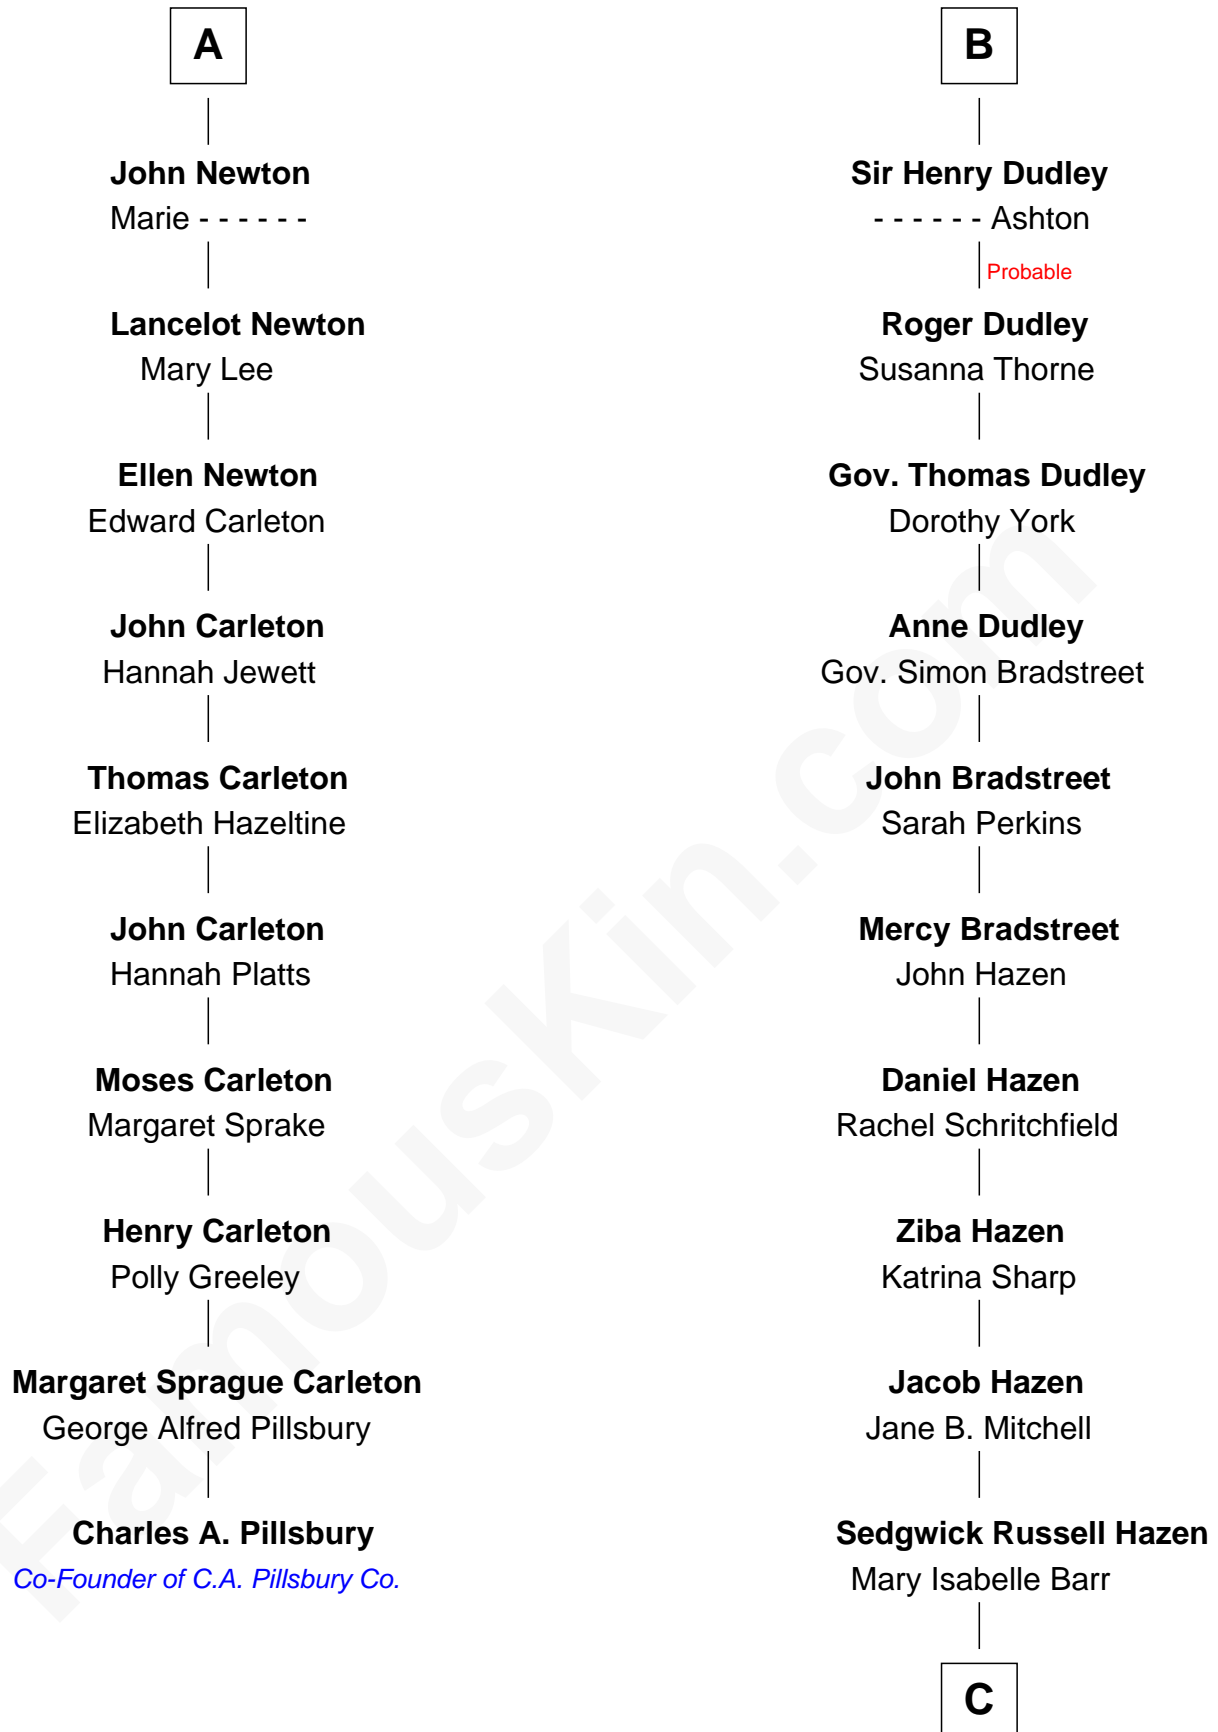

FamousKin.com

Relationship Chart of

Charles A. Pillsbury

Co-Founder of C.A. Pillsbury Co.

16th cousin 4 times removed of

J. K. Simmons

TV and Movie Actor

Edmund Fitzalan

Alice de Warenne

C

Lewis Jacob Hazen

Emma Broaddus Lewis

Ruth Hazen

Col. Ralph Archibald Kimble

Patricia Kimble

Dr. Donald William Simmons