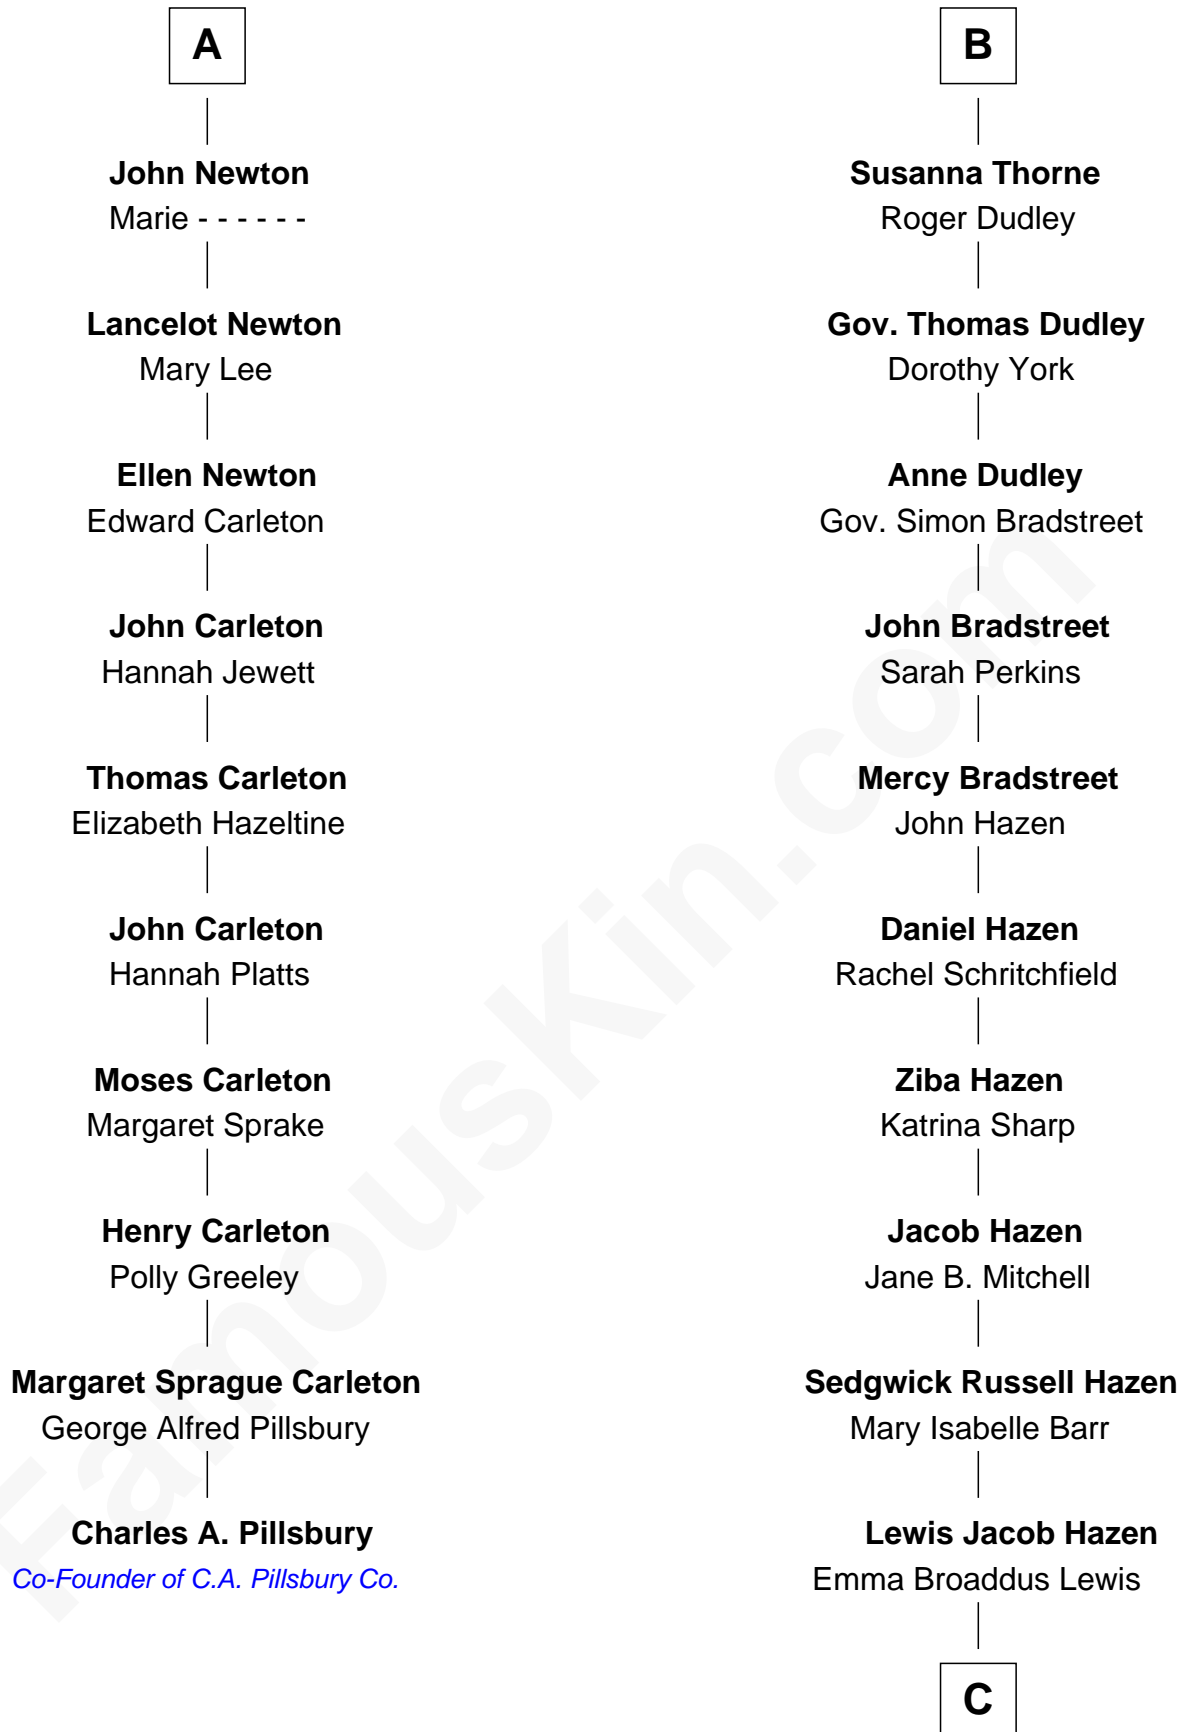

FamousKin.com Relationship Chart of

Charles A. Pillsbury

Co-Founder of C.A. Pillsbury Co.

16th cousin 3 times removed of

J. K. Simmons

TV and Movie Actor

C

Ruth Hazen