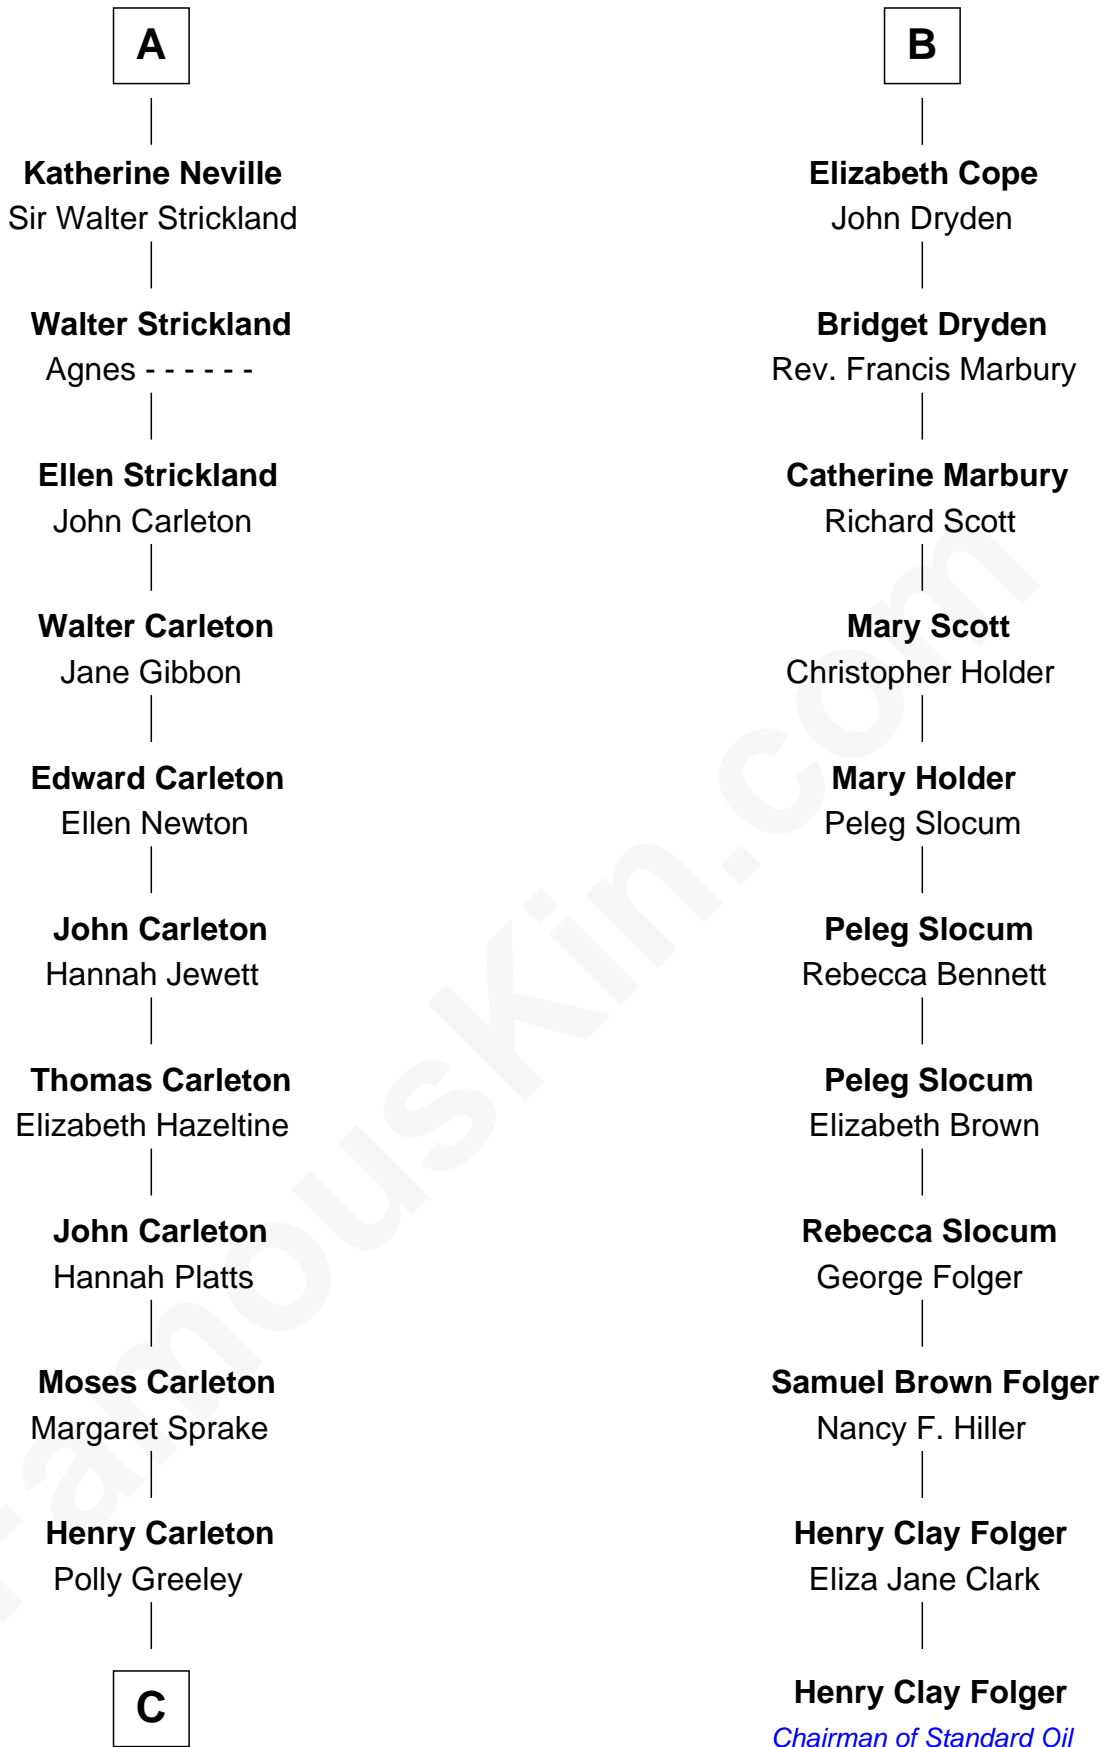

# FamousKin.com Relationship Chart of

**Charles A. Pillsbury**

*Co-Founder of C.A. Pillsbury Co.*

17th cousin 1 time removed of

**Henry Clay Folger**

*Founder of Folger Shakespeare Library and Chairman of Standard Oil*

C

—  
**Margaret Sprague Carleton**

George Alfred Pillsbury

—  
**Charles A. Pillsbury**

*Co-Founder of C.A. Pillsbury Co.*

FamousKin.com