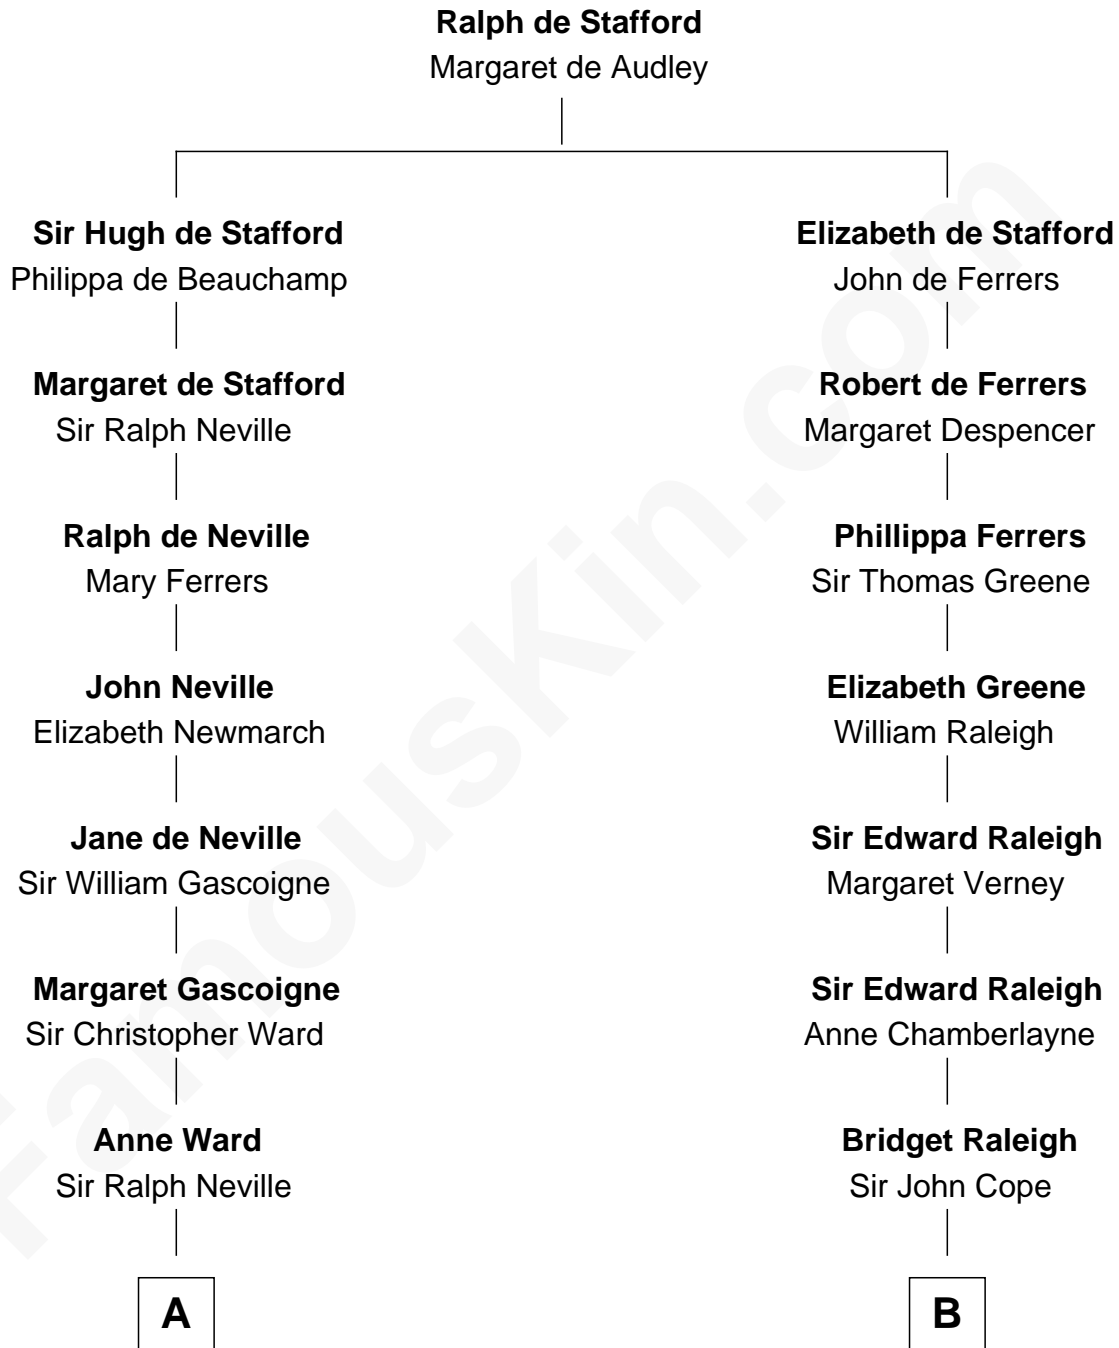

# FamousKin.com Relationship Chart of

**Charles A. Pillsbury**

*Co-Founder of C.A. Pillsbury Co.*

17th cousin 1 time removed of

**Henry Clay Folger**

*Founder of Folger Shakespeare Library and Chairman of Standard Oil*

C

—  
**Margaret Sprague Carleton**

George Alfred Pillsbury

—  
**Charles A. Pillsbury**

*Co-Founder of C.A. Pillsbury Co.*

FamousKin.com