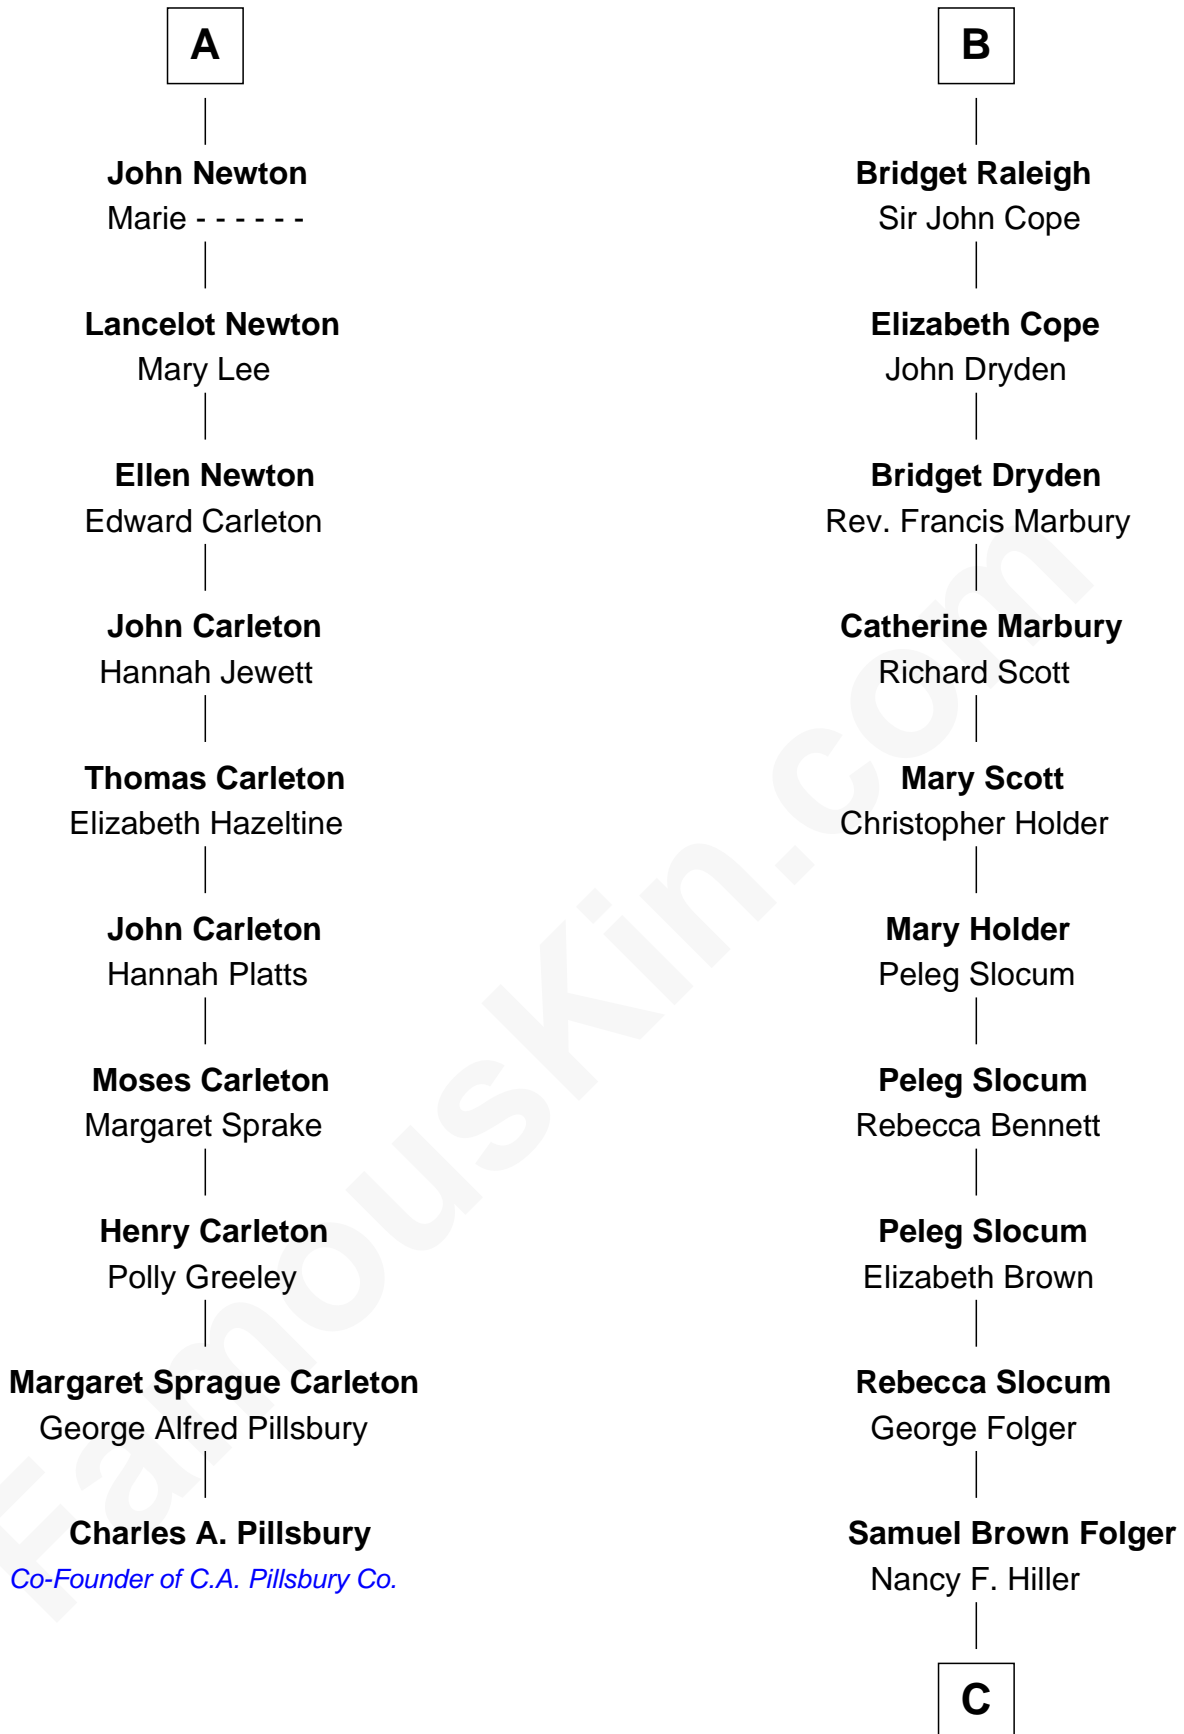

## Relationship Chart of

**Charles A. Pillsbury**

*Co-Founder of C.A. Pillsbury Co.*

**16th cousin 2 times removed of**

**Henry Clay Folger**

*Founder of Folger Shakespeare Library and Chairman of Standard Oil*

**Edmund Fitzalan**

Alice de Warenne

**C**

Henry Clay Folger

Eliza Jane Clark

Henry Clay Folger

*Chairman of Standard Oil*

FamousKin.com