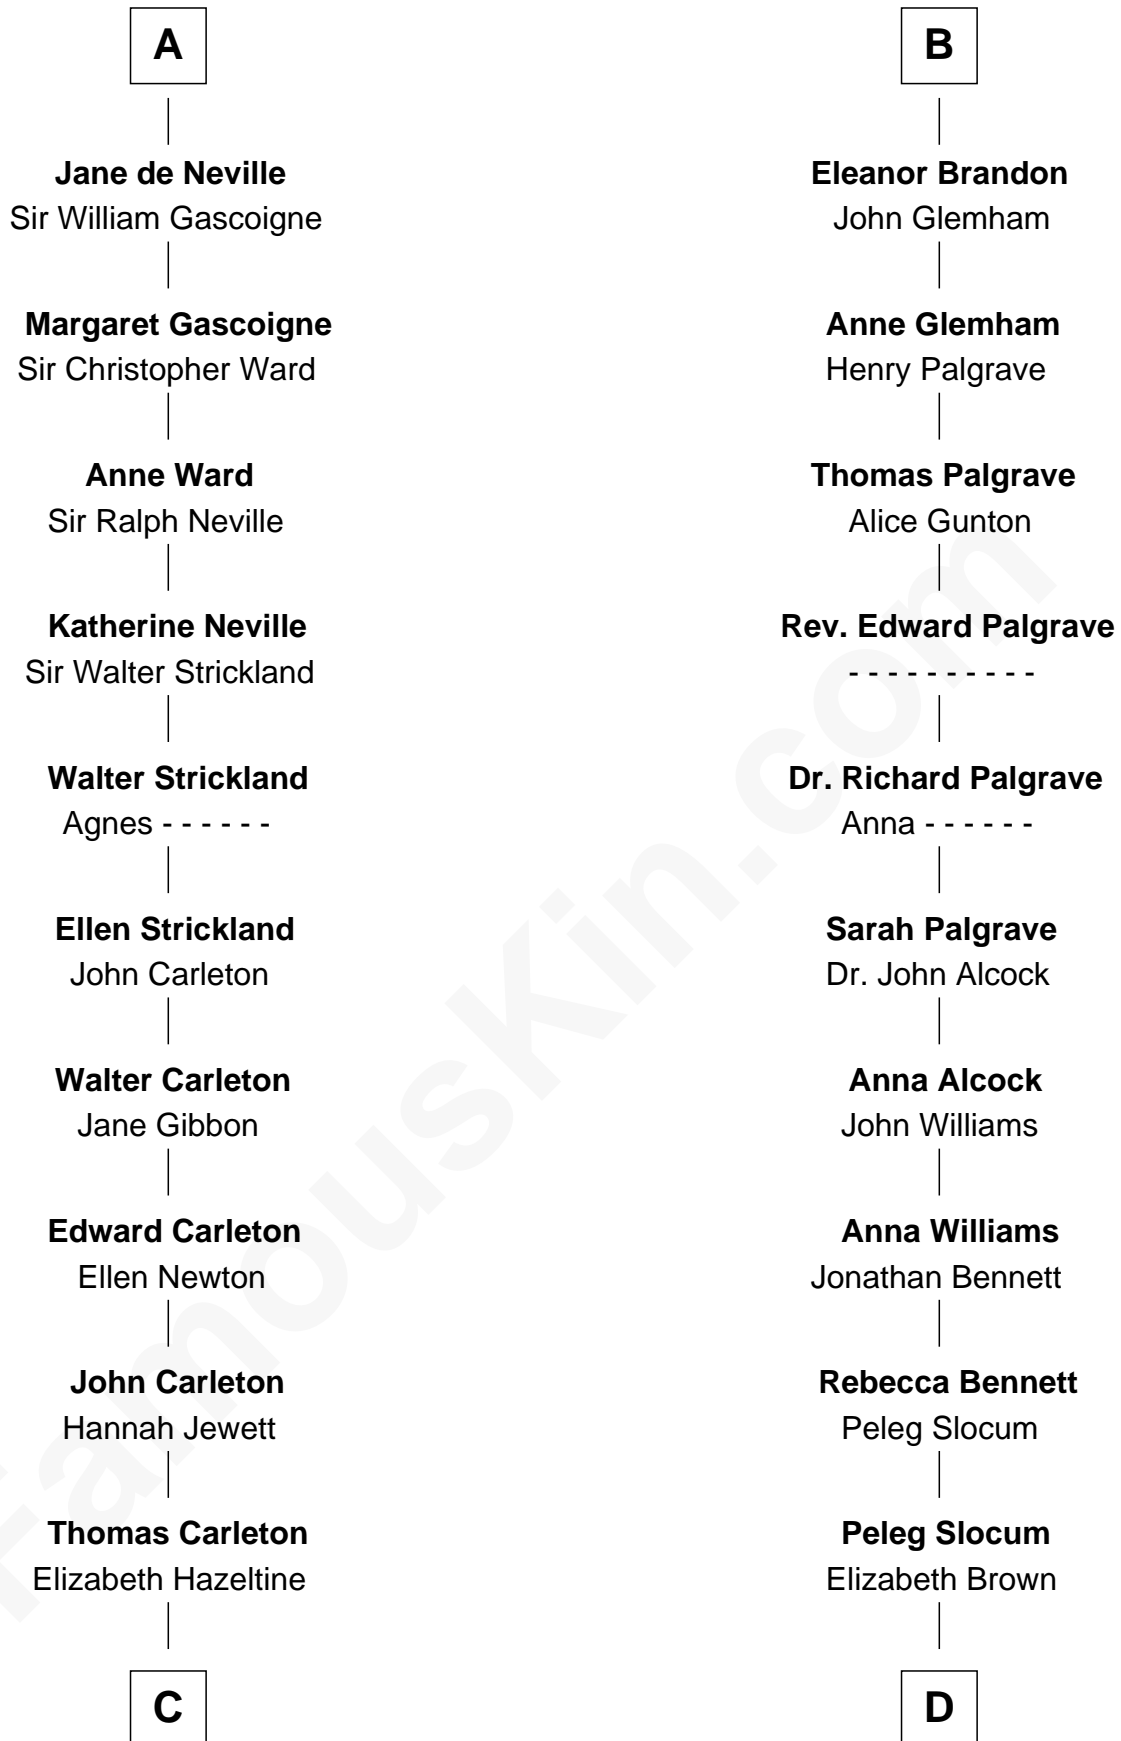

FamousKin.com

Relationship Chart of

Charles A. Pillsbury

Co-Founder of C.A. Pillsbury Co.

19th cousin 2 times removed of

J. A. Folger

Founder of Folger Coffee Company

C

John Carleton
Hannah Platts

Moses Carleton
Margaret Sprake

Henry Carleton
Polly Greeley

Margaret Sprague Carleton
George Alfred Pillsbury

Charles A. Pillsbury
Co-Founder of C.A. Pillsbury Co.

D

Rebecca Slocum
George Folger