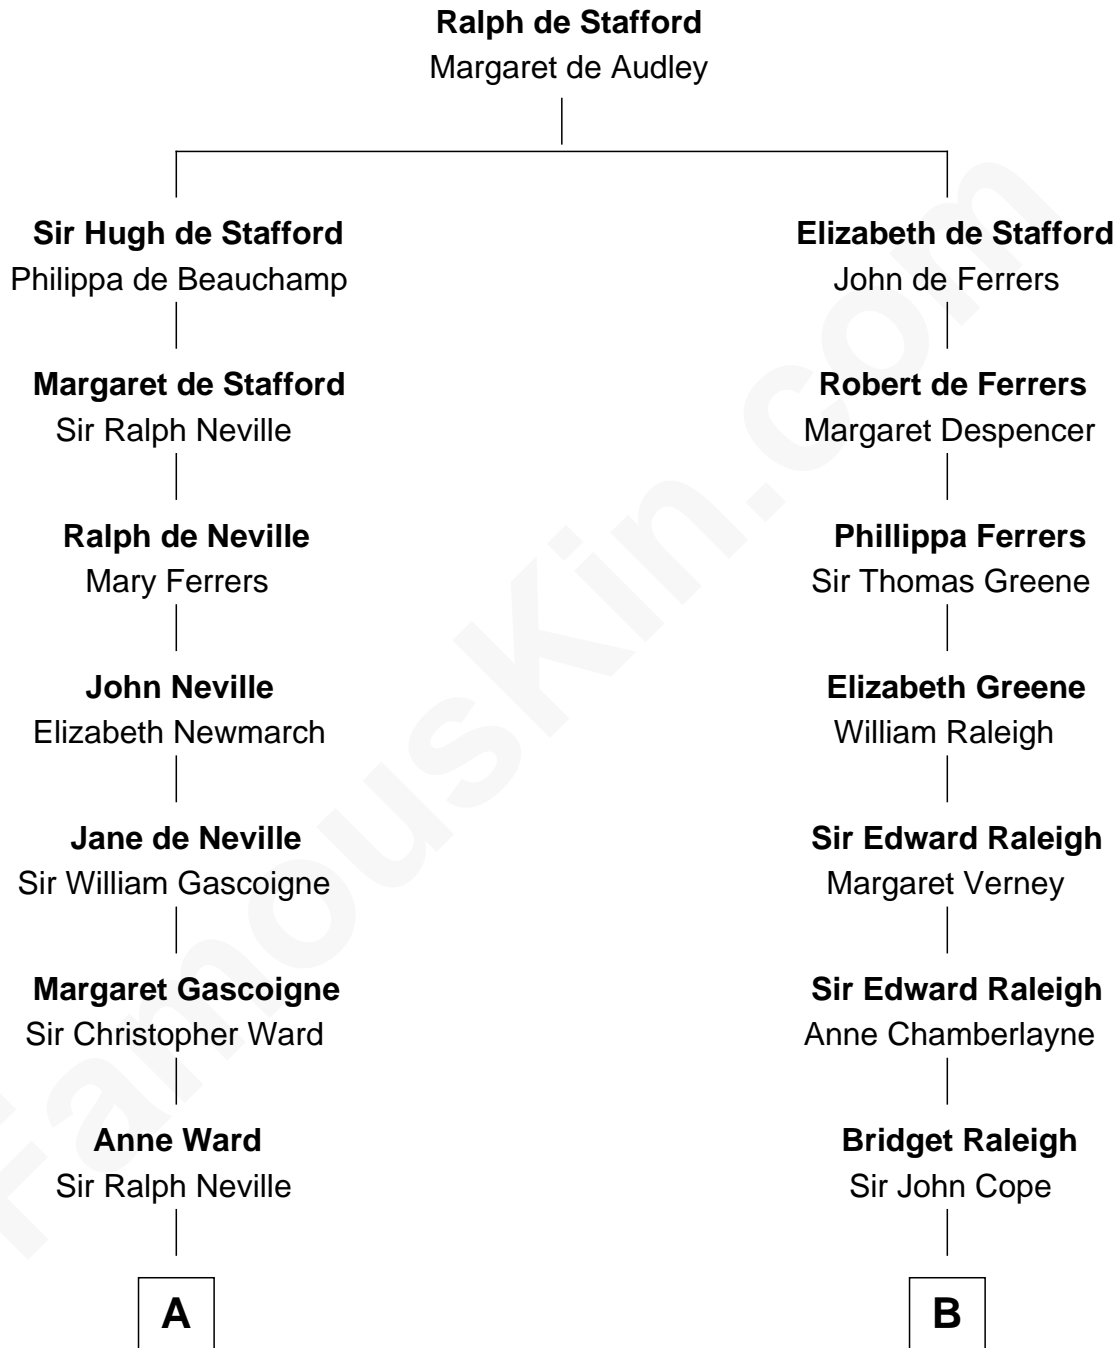

FamousKin.com

Relationship Chart of

Charles A. Pillsbury

Co-Founder of C.A. Pillsbury Co.

16th cousin 2 times removed of

J. A. Folger

Founder of Folger Coffee Company

C

—
Margaret Sprague Carleton

George Alfred Pillsbury

—
Charles A. Pillsbury

Co-Founder of C.A. Pillsbury Co.

FamousKin.com