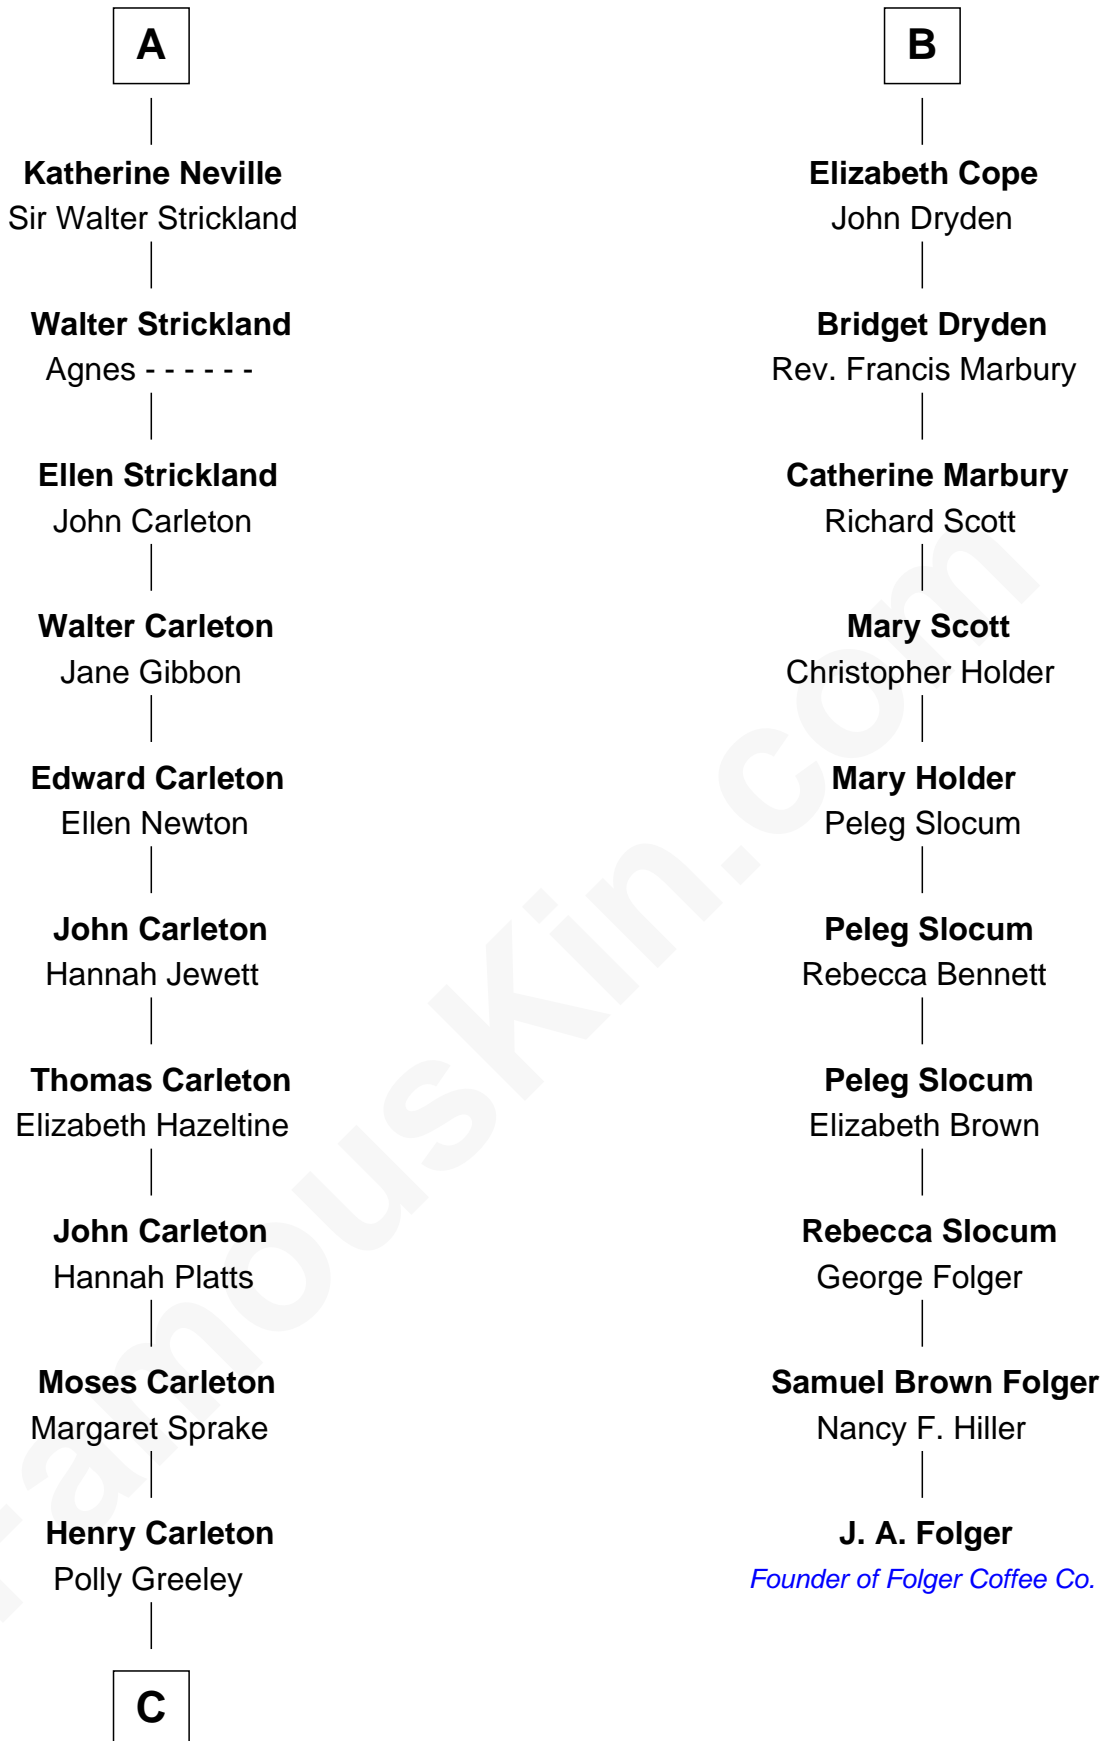

FamousKin.com

Relationship Chart of

Charles A. Pillsbury

Co-Founder of C.A. Pillsbury Co.

16th cousin 2 times removed of

J. A. Folger

Founder of Folger Coffee Company

C

—
Margaret Sprague Carleton

George Alfred Pillsbury

—
Charles A. Pillsbury

Co-Founder of C.A. Pillsbury Co.

FamousKin.com