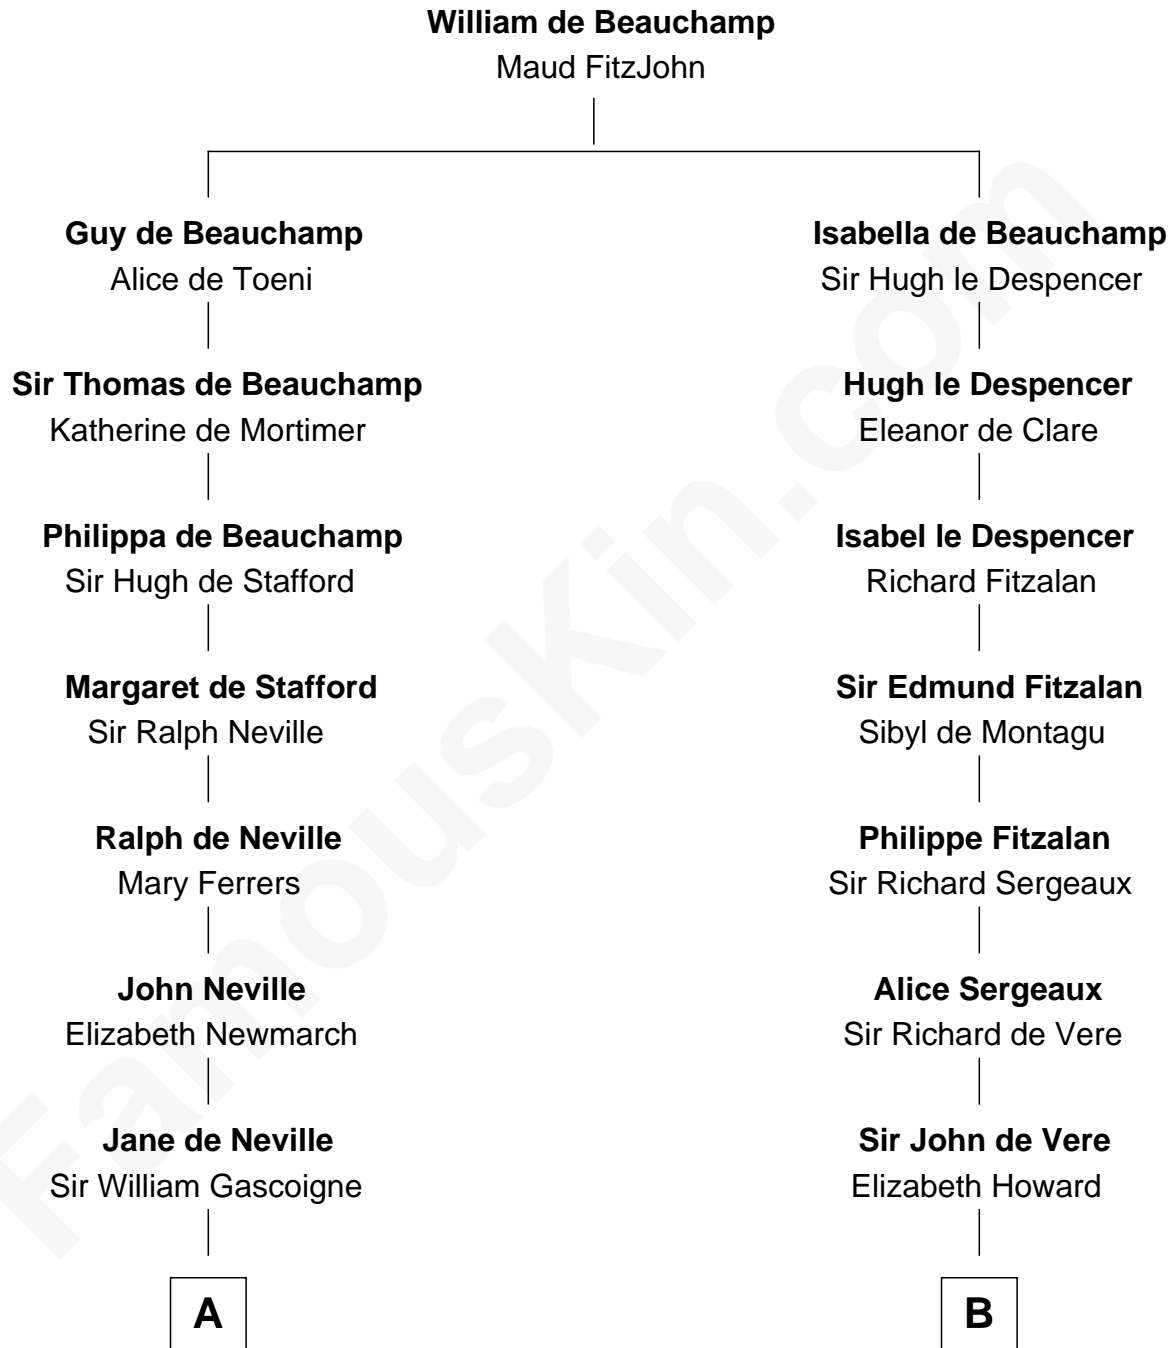

FamousKin.com

Relationship Chart of

Charles A. Pillsbury

Co-Founder of C.A. Pillsbury Co.

17th cousin 3 times removed of

Samuel Howard

Boston Tea Party Participant

C

—
Moses Carleton
Margaret Sprake

—
Henry Carleton
Polly Greeley

—
Margaret Sprague Carleton
George Alfred Pillsbury

—
Charles A. Pillsbury
Co-Founder of C.A. Pillsbury Co.

FamousKin.com