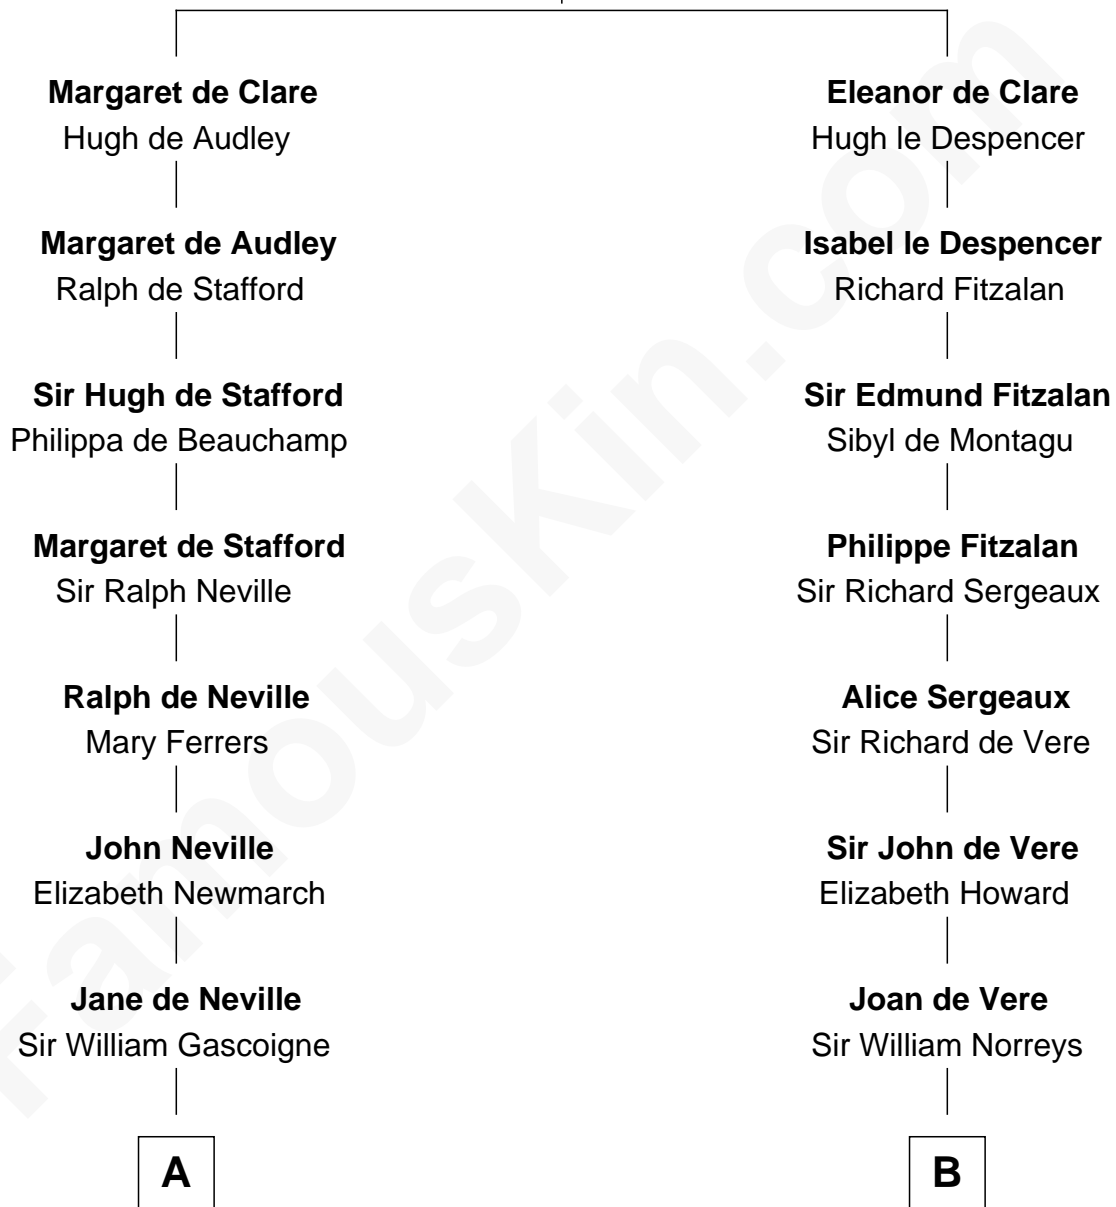

## Relationship Chart of

**Charles A. Pillsbury**

*Co-Founder of C.A. Pillsbury Co.*

16th cousin 4 times removed of

**Samuel Howard**

*Boston Tea Party Participant*

**Sir Gilbert de Clare**

Joan of Acre

**C**

—  
**Moses Carleton**  
Margaret Sprake

—  
**Henry Carleton**  
Polly Greeley

—  
**Margaret Sprague Carleton**  
George Alfred Pillsbury

—  
**Charles A. Pillsbury**  
*Co-Founder of C.A. Pillsbury Co.*