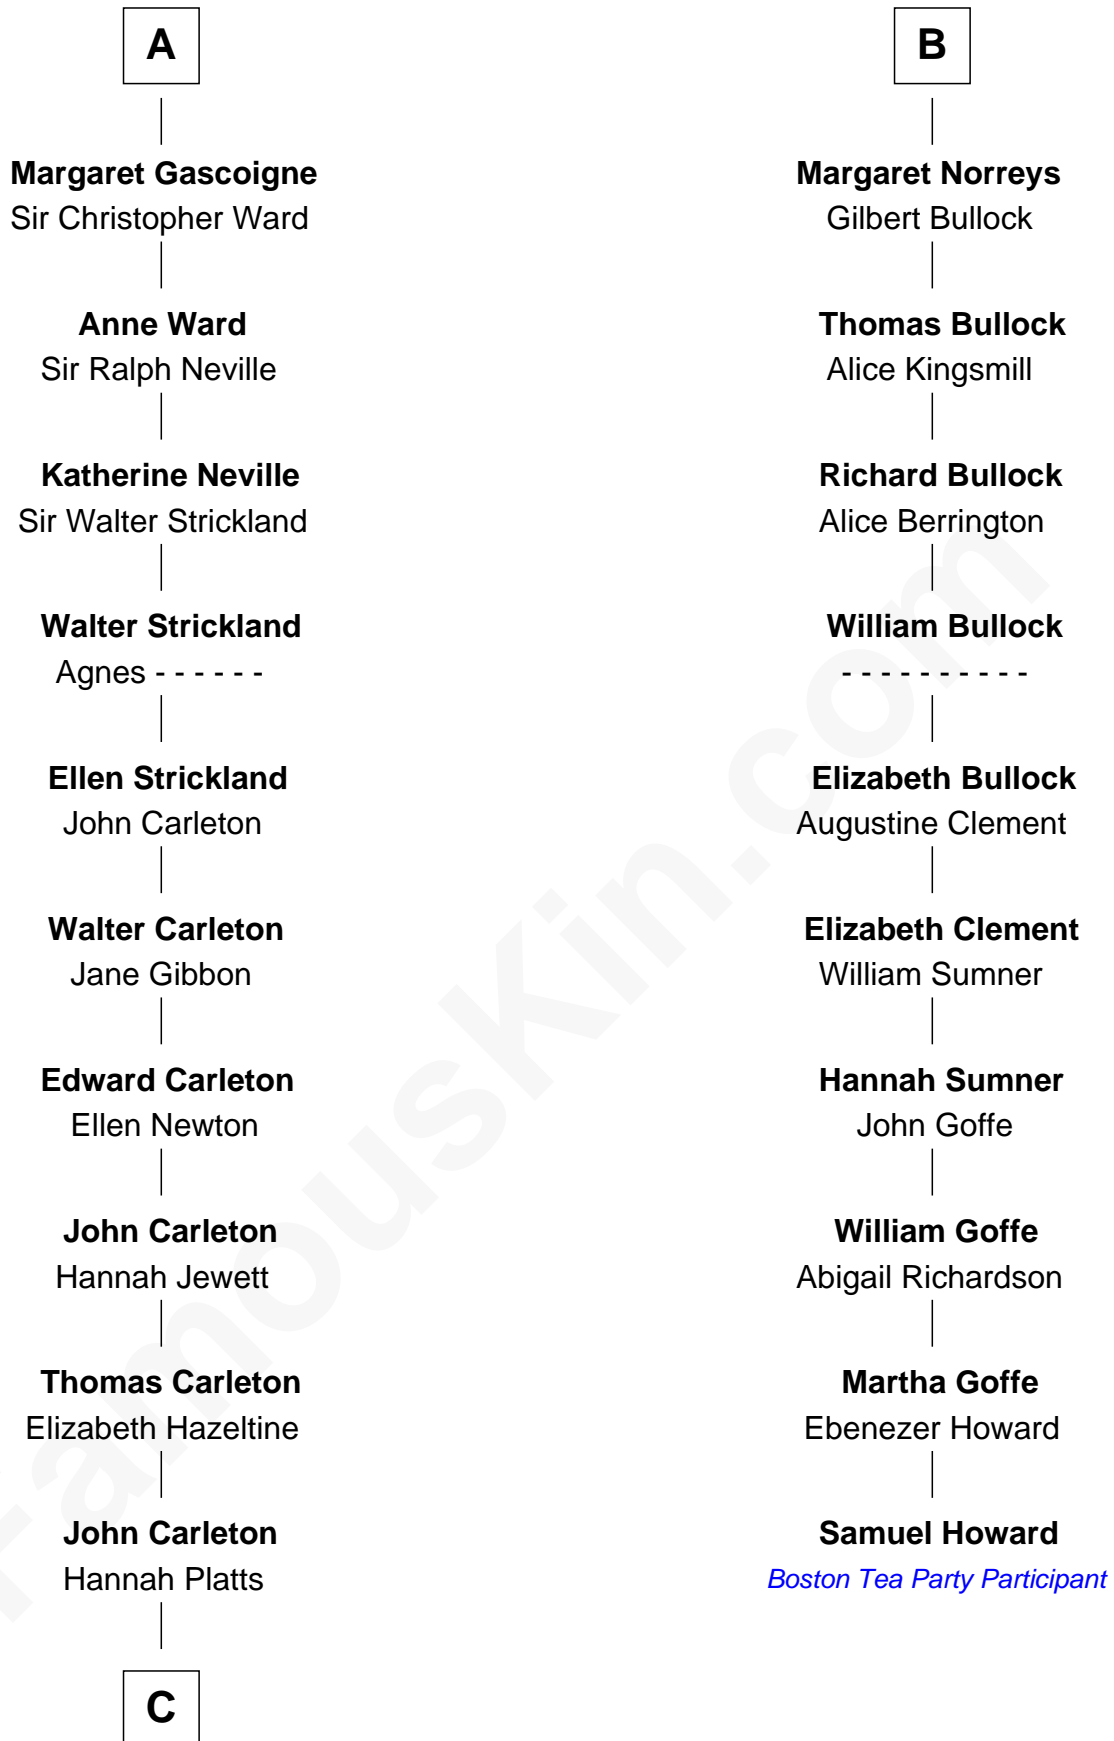

## Relationship Chart of

**Charles A. Pillsbury**

*Co-Founder of C.A. Pillsbury Co.*

16th cousin 4 times removed of

**Samuel Howard**

*Boston Tea Party Participant*

**Sir Gilbert de Clare**

Joan of Acre

**C**

—  
**Moses Carleton**  
Margaret Sprake

—  
**Henry Carleton**  
Polly Greeley

—  
**Margaret Sprague Carleton**  
George Alfred Pillsbury

—  
**Charles A. Pillsbury**  
*Co-Founder of C.A. Pillsbury Co.*