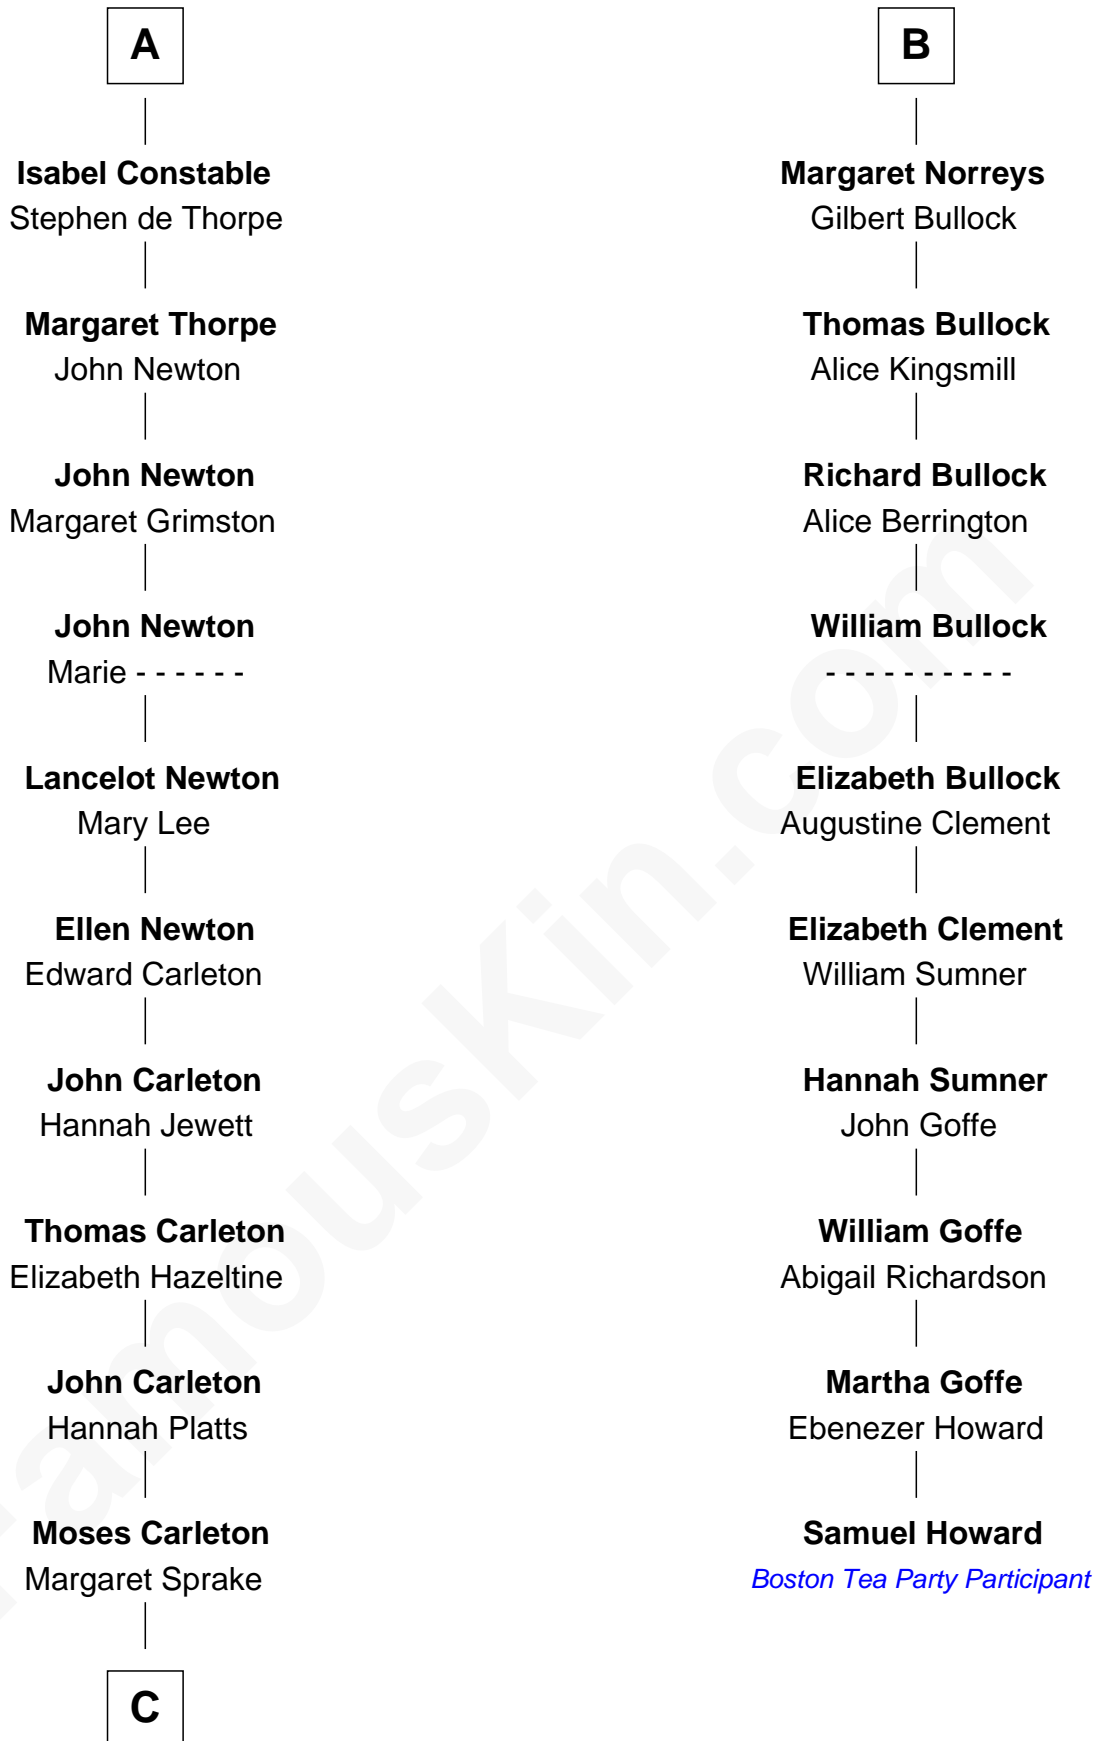

# FamousKin.com Relationship Chart of

**Charles A. Pillsbury**

*Co-Founder of C.A. Pillsbury Co.*

16th cousin 3 times removed of

**Samuel Howard**

*Boston Tea Party Participant*

**Sir Walter FitzRobert**

Ida Longespee

**C**

Henry Carleton

Polly Greeley

Margaret Sprague Carleton

George Alfred Pillsbury

Charles A. Pillsbury

*Co-Founder of C.A. Pillsbury Co.*

FamousKin.com