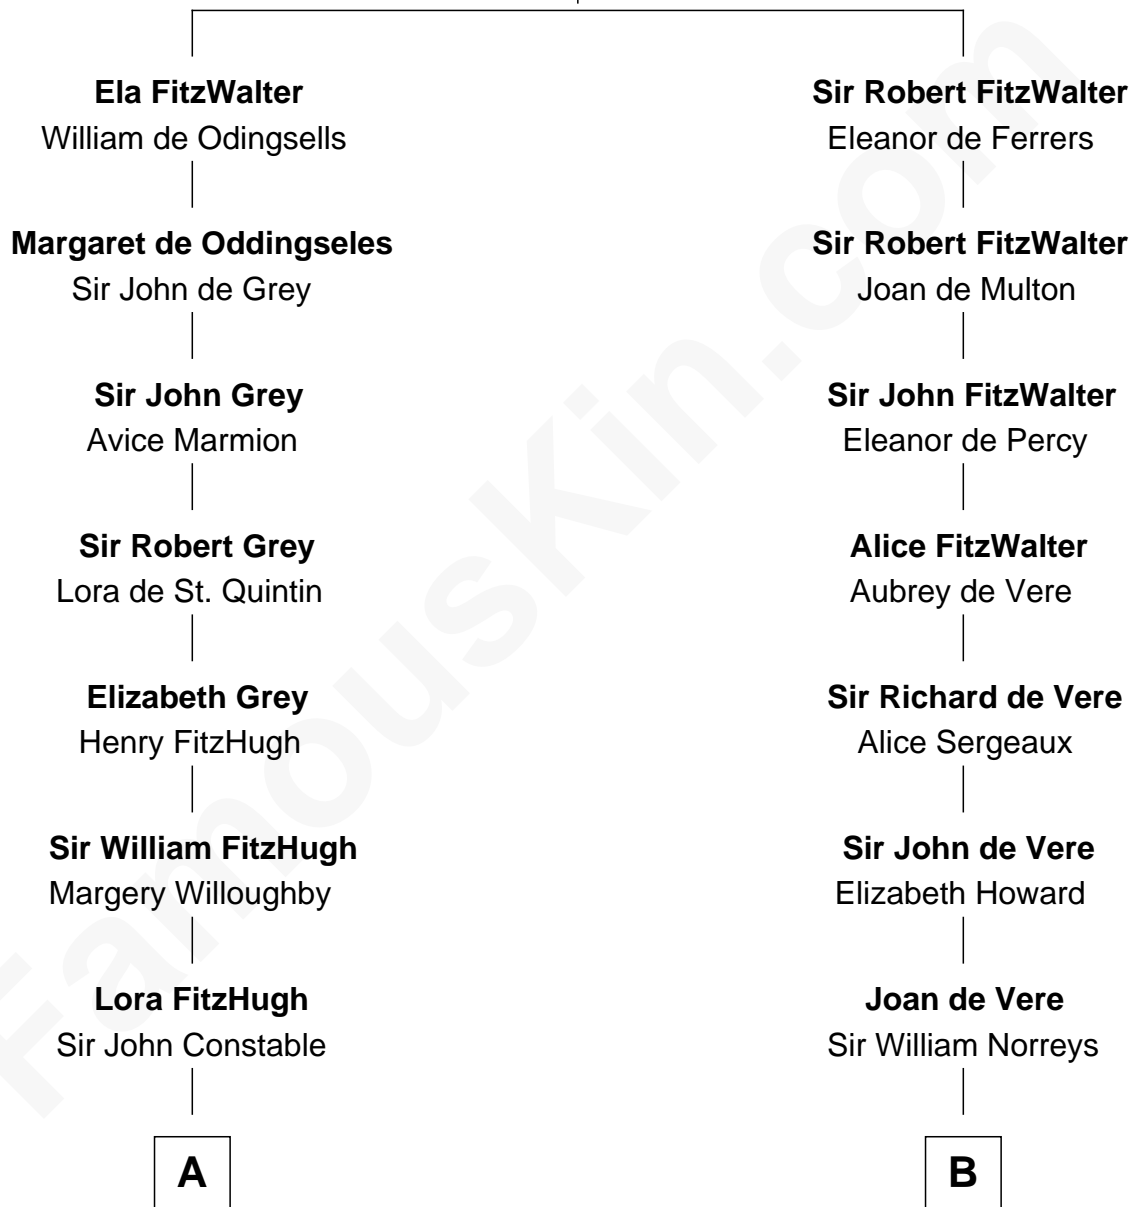

# FamousKin.com Relationship Chart of

**Charles A. Pillsbury**

*Co-Founder of C.A. Pillsbury Co.*

16th cousin 3 times removed of

**Samuel Howard**

*Boston Tea Party Participant*

**Sir Walter FitzRobert**

Ida Longespee

**C**

Henry Carleton

Polly Greeley

Margaret Sprague Carleton

George Alfred Pillsbury

Charles A. Pillsbury

*Co-Founder of C.A. Pillsbury Co.*

FamousKin.com